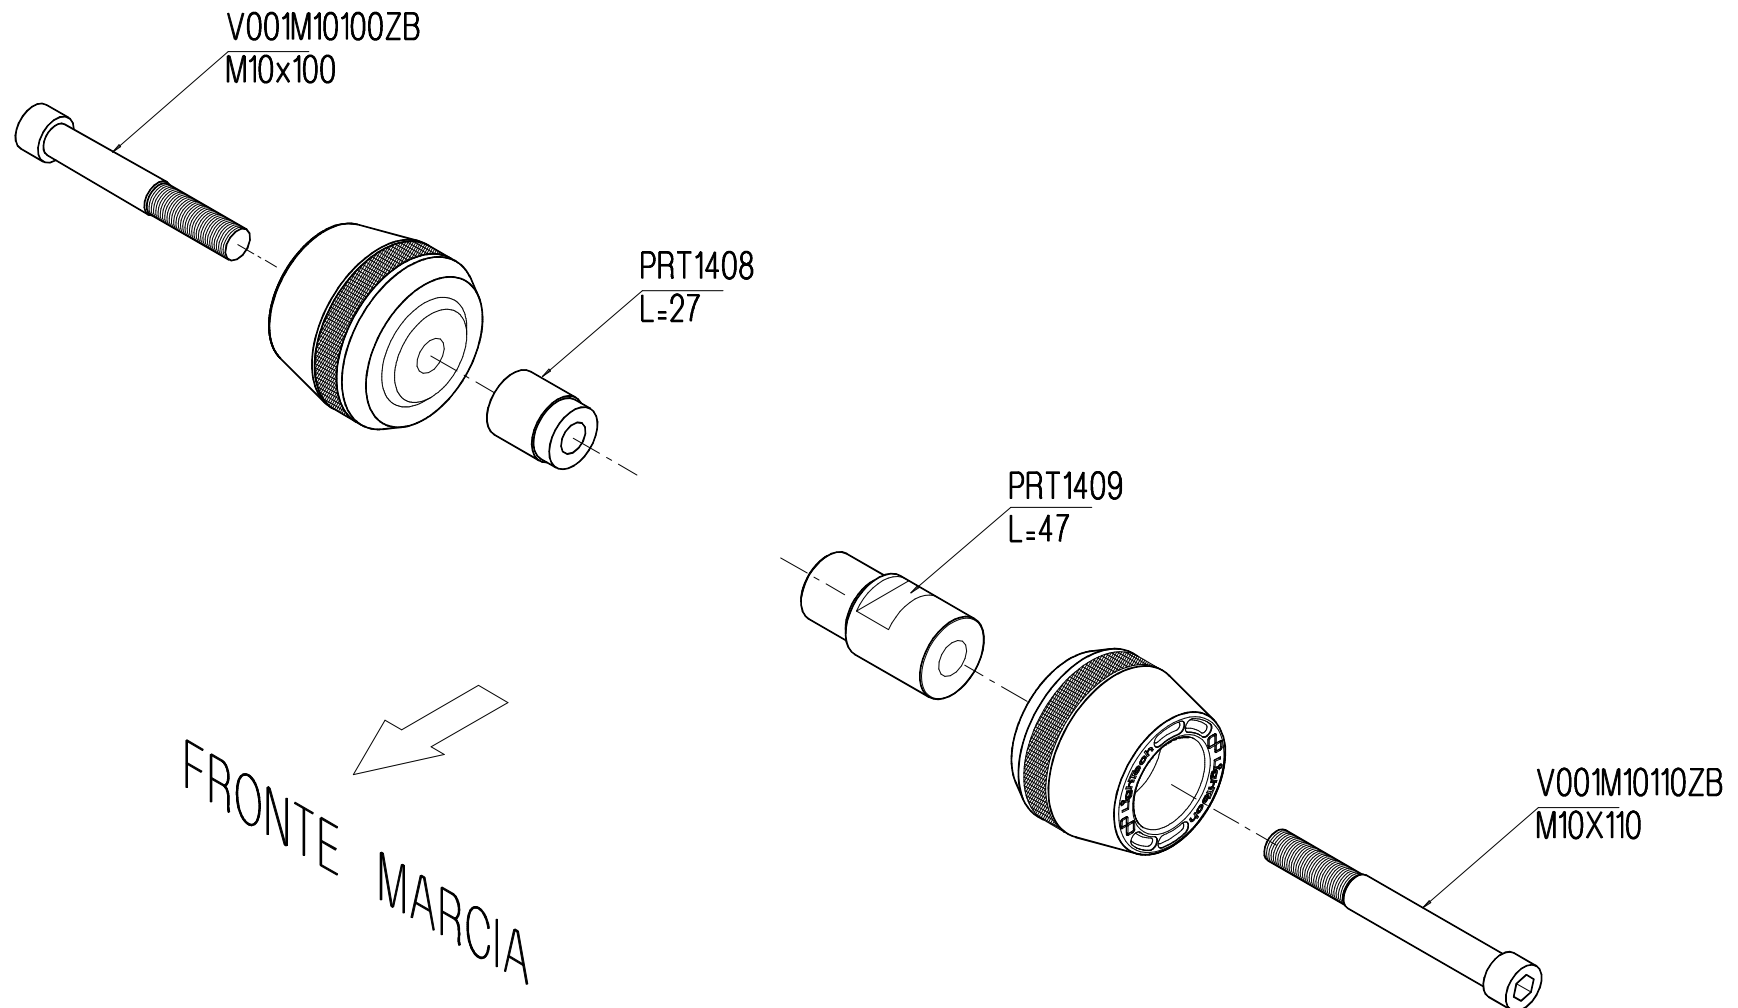

STESU104 - SUZUKI GSXR 1000 '05-06

PROTEZIONI TELAIO / FRAME PROTECTION

LightTech

Lightech s.r.l.

31025 - Santa Lucia di Piave (TV) Italy
Tel. 0438 / 453010 - Fax 0438 / 655919

- VERIFICARE SERRAGGIO VITI PRIMA DELL'UTILIZZO / CONTROL THE THIGHTENING'S SCREW BEFORE USING

A close-up photograph of a black and red protective cap, likely for a light sensor or camera lens, mounted on a dark grey mechanical component. The cap features a central lens and is surrounded by a ring with the 'LightTech' logo. The background is blurred, showing other parts of the vehicle's interior or exterior.