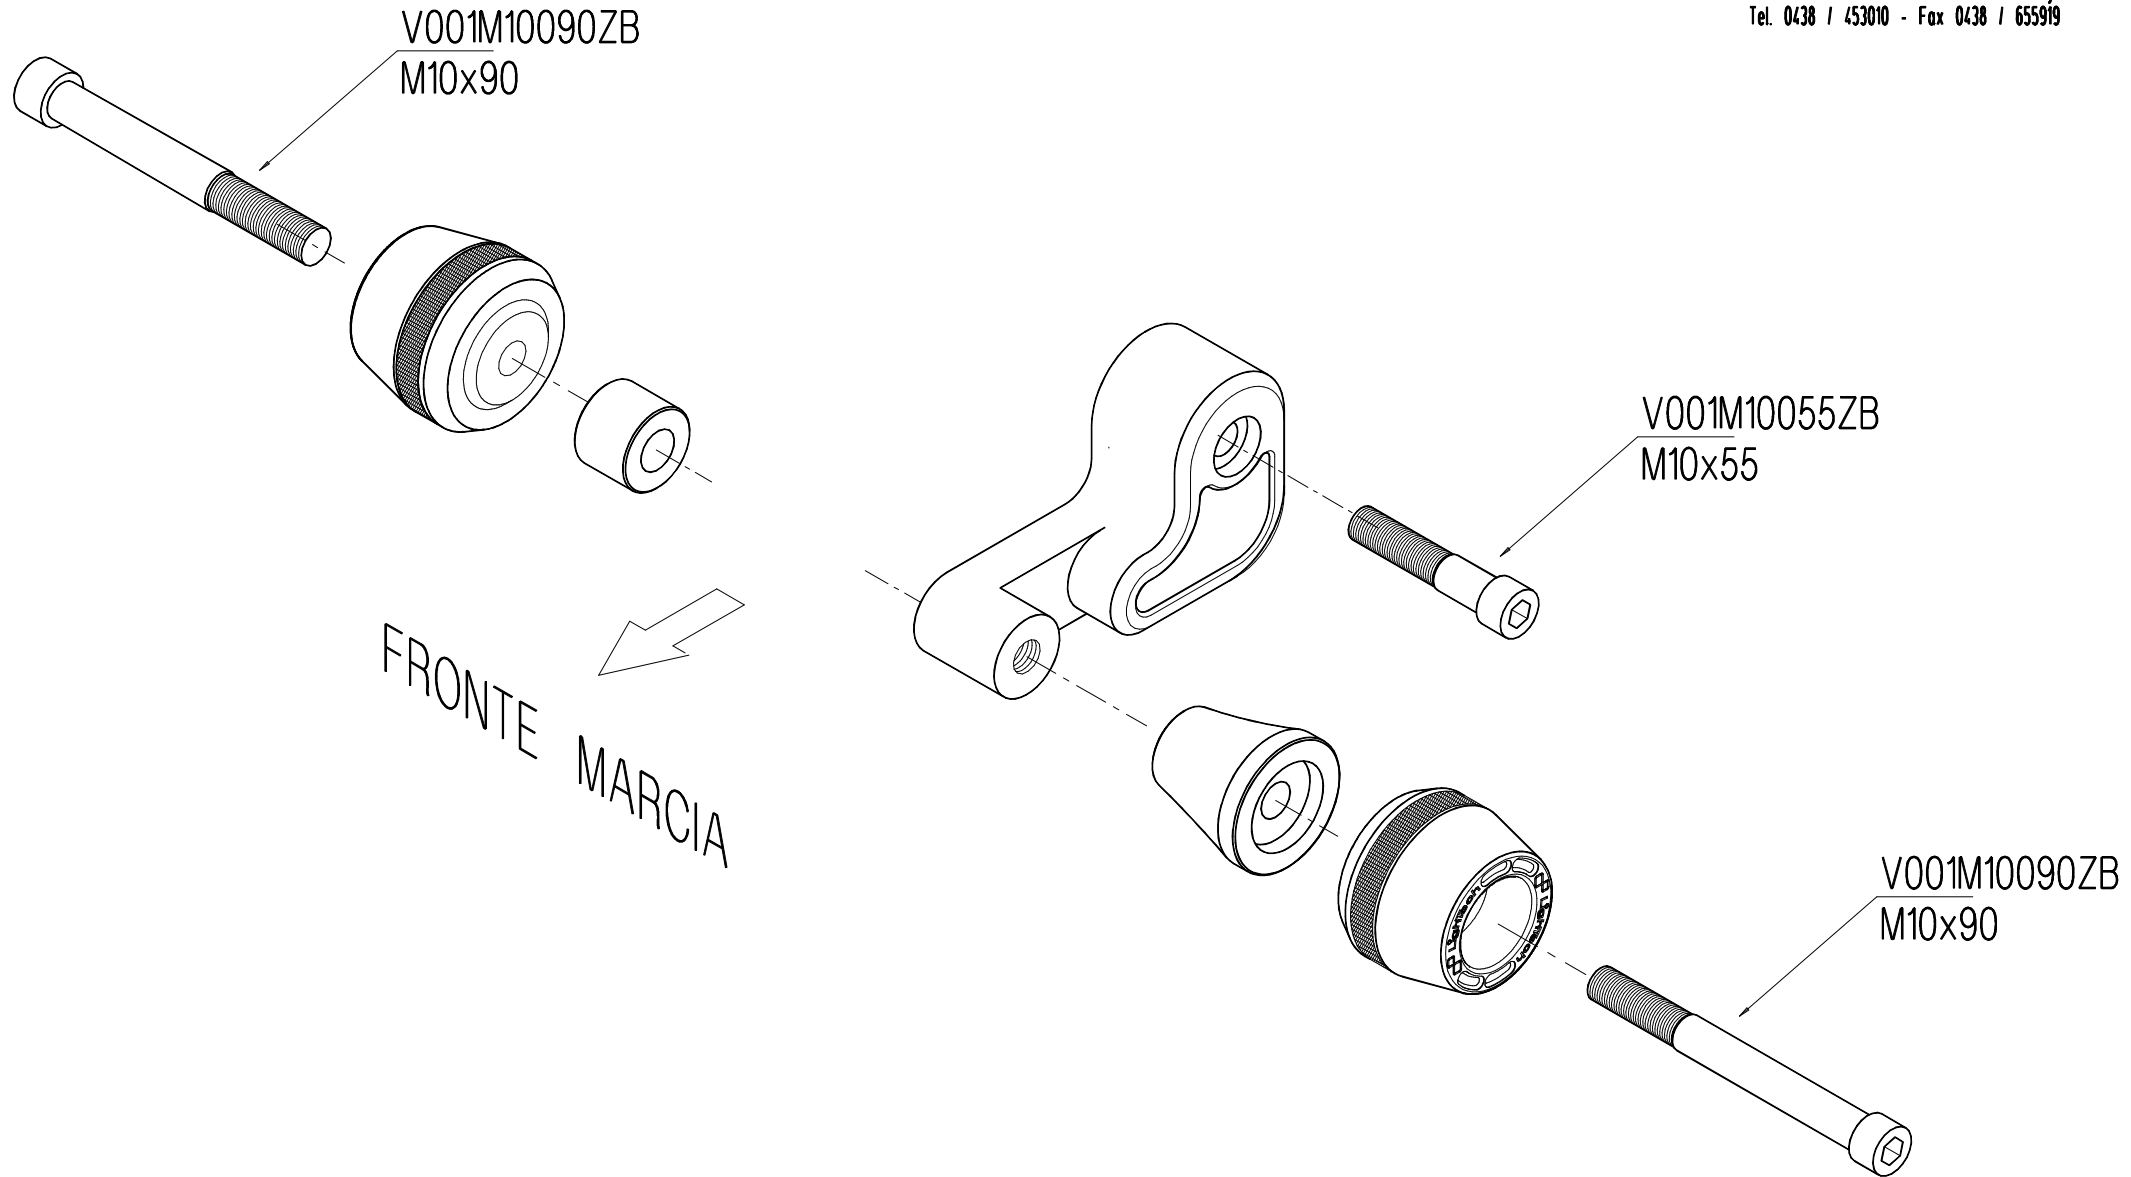

STESU102 - SUZUKI GSXR600/750 '08-10  
PROTEZIONI TELAIO / FRAME PROTECTION

LightTech

Lightech s.r.l.

31025 - Santa Lucia di Piave (TV) Italy  
Tel. 0438 / 453010 - Fax 0438 / 655919

- VERIFICARE SERRAGGIO VITI PRIMA DELL'UTILIZZO / CONTROL THE THIGHTENING'S SCREW BEFORE USING

A close-up photograph of a black and red protective cap on a machine component. The cap is cylindrical with a red ring around its middle. The top of the cap features a circular opening with a clear lens and a silver-colored metal ring. The word "LightTech" is printed in white on the black plastic surrounding the lens. The background is dark and out of focus, showing parts of a machine.