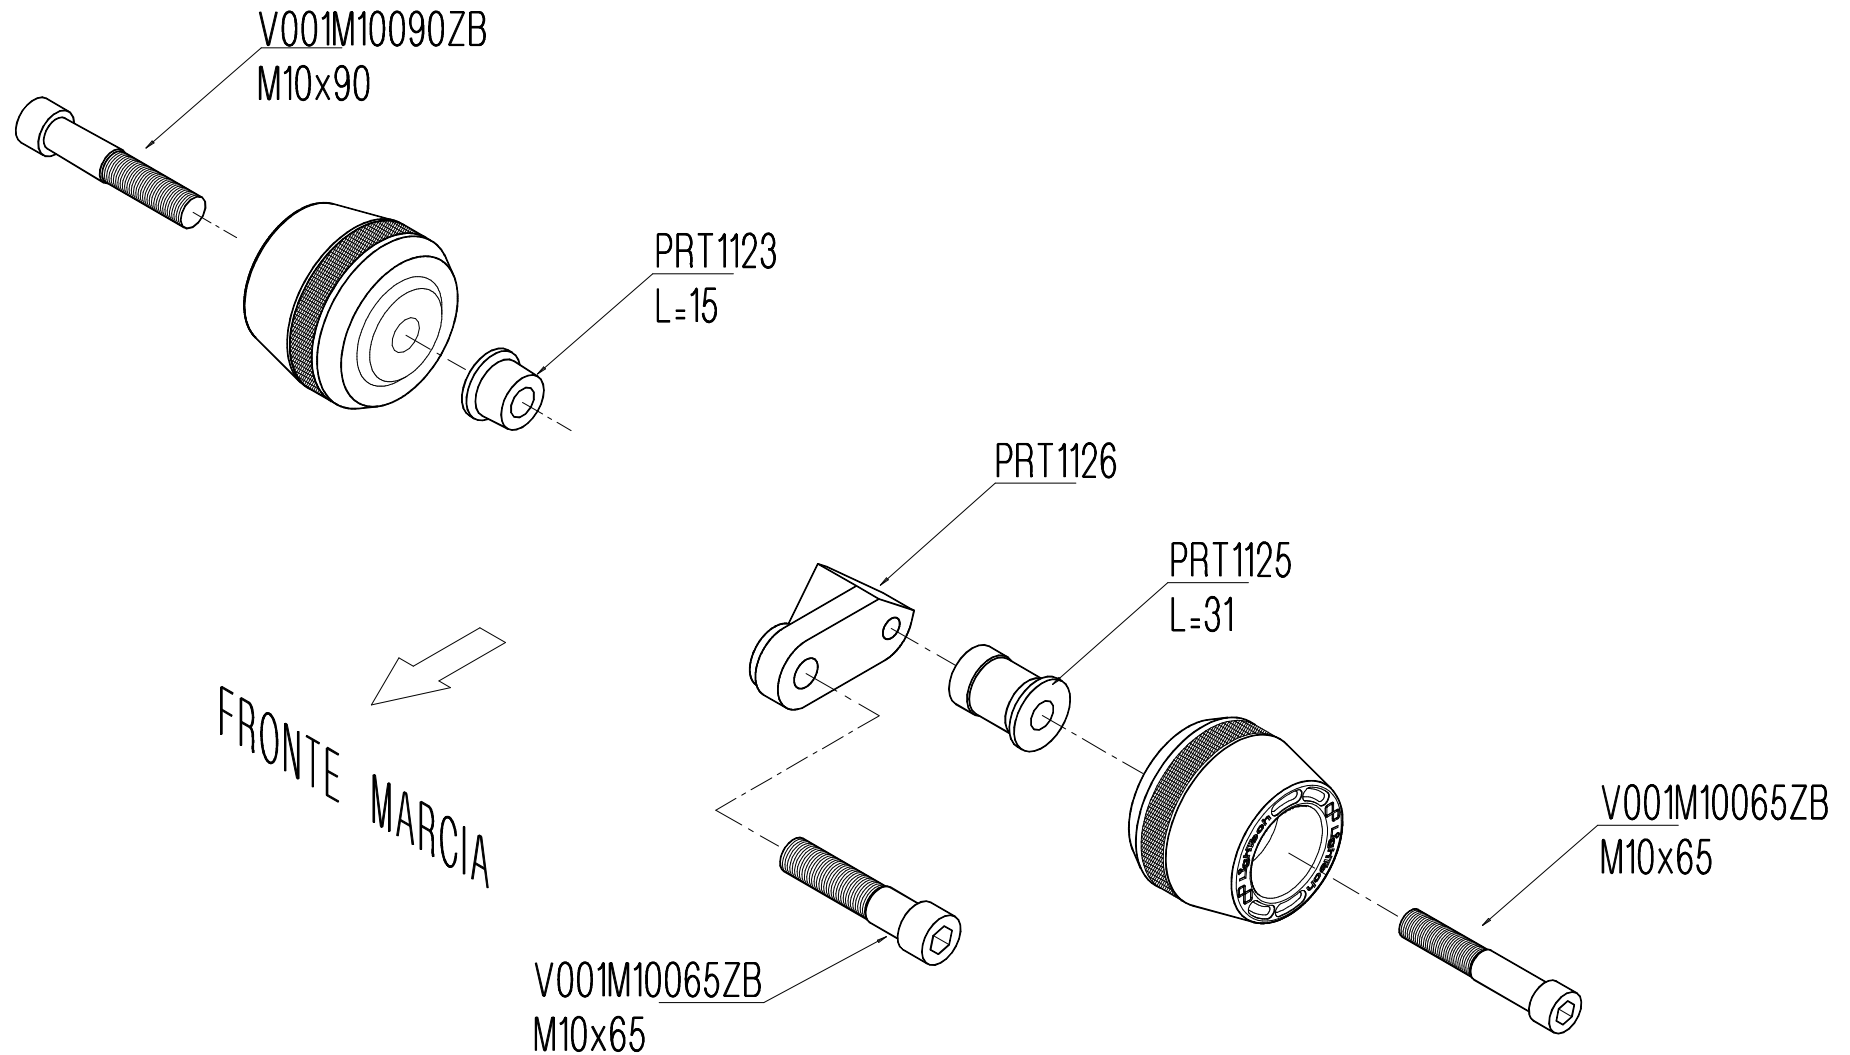

# STESU101 - SUZUKI GSXR 600/750 '06-07

## PROTEZIONI TELAIO / FRAME PROTECTION

**LightTech**

*Lightech s.r.l.*

31025 - Santa Lucia di Piave (TV) Italy  
Tel. 0438 / 453010 - Fax 0438 / 655919

- VERIFICARE SERRAGGIO VITI PRIMA DELL'UTILIZZO / CONTROL THE THIGHTENING'S SCREW BEFORE USING

A close-up photograph of a black and red protective cap on a mechanical component. The cap is cylindrical with a red ring around its middle. The top of the cap features a circular opening with a clear lens and a silver-colored metal ring. The word "LightTech" is printed in white on the black plastic surrounding the lens. The background is dark and out of focus, showing other mechanical parts and some orange lights.