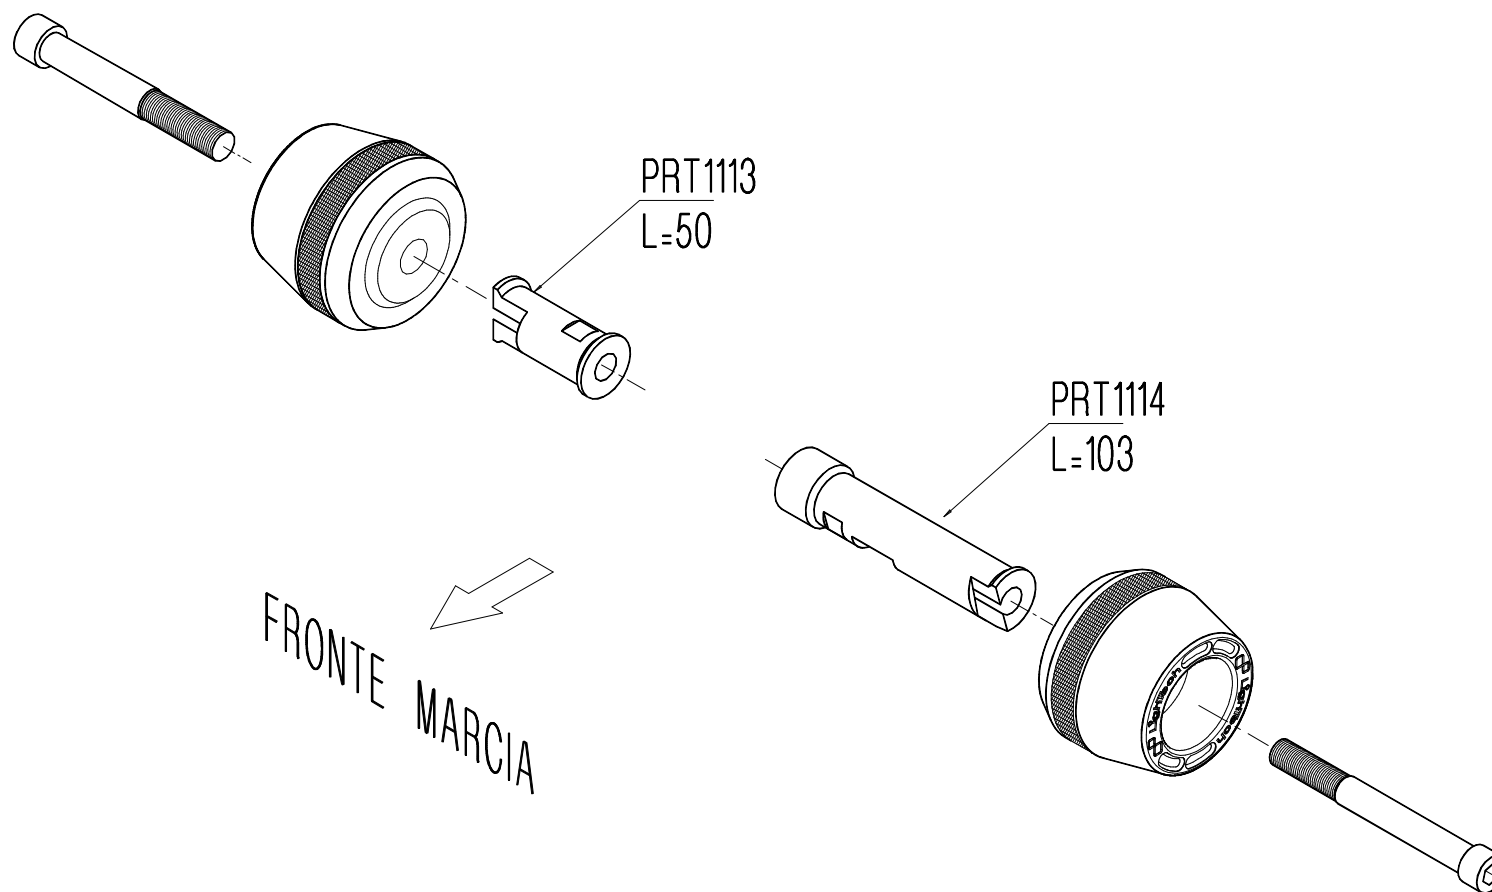

STEKA108 - KAWASAKI ER--6N '06-08  
PROTEZIONI TELAIO / FRAME PROTECTION

 LightTech

Lightech s.r.l.

31025 - Santa Lucia di Piave (TV) Italy  
Tel. 0438 / 453010 - Fax 0438 / 655919

- VERIFICARE SERRAGGIO VITI PRIMA DELL'UTILIZZO / CONTROL THE THIGHTENING'S SCREW BEFORE USING

A close-up photograph of a black and red protective cap, likely for a light sensor or camera lens, mounted on a dark grey mechanical component. The cap features a central lens and is surrounded by a ring with the 'LightTech' logo. The background is blurred, showing other parts of the machinery.