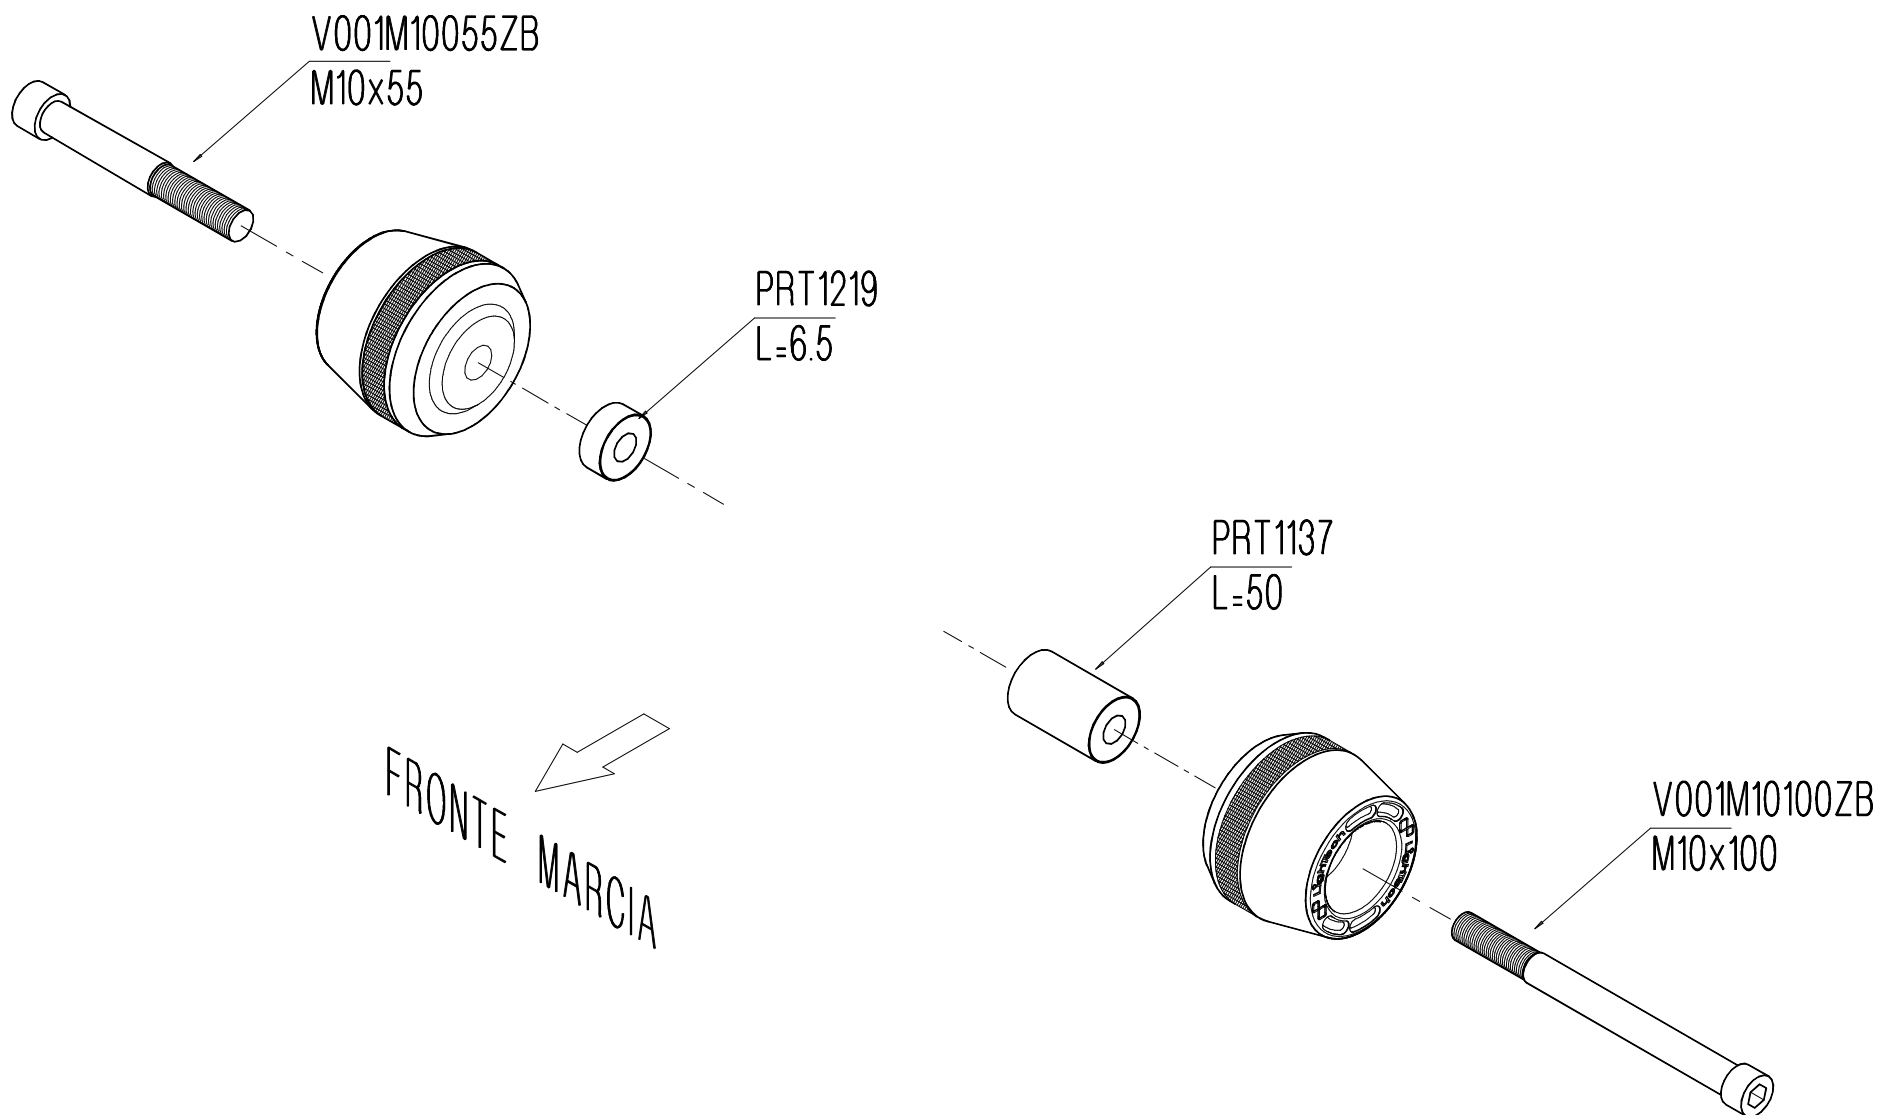

# STEKA104 - KAWASAKI ZX10R '08-10

## PROTEZIONI TELAIO / FRAME PROTECTION

 LightTech

Lightech s.r.l.

31025 - Santa Lucia di Piave (TV) Italy  
Tel. 0438 / 453010 - Fax 0438 / 655919

- VERIFICARE SERRAGGIO VITI PRIMA DELL'UTILIZZO / CONTROL THE THIGHTENING'S SCREW BEFORE USING

A close-up photograph of a black and red protective cap, likely for a light sensor, mounted on a dark grey mechanical component. The cap features a central lens and is branded with the 'LightTech' logo. The background is blurred, showing other parts of the machinery.