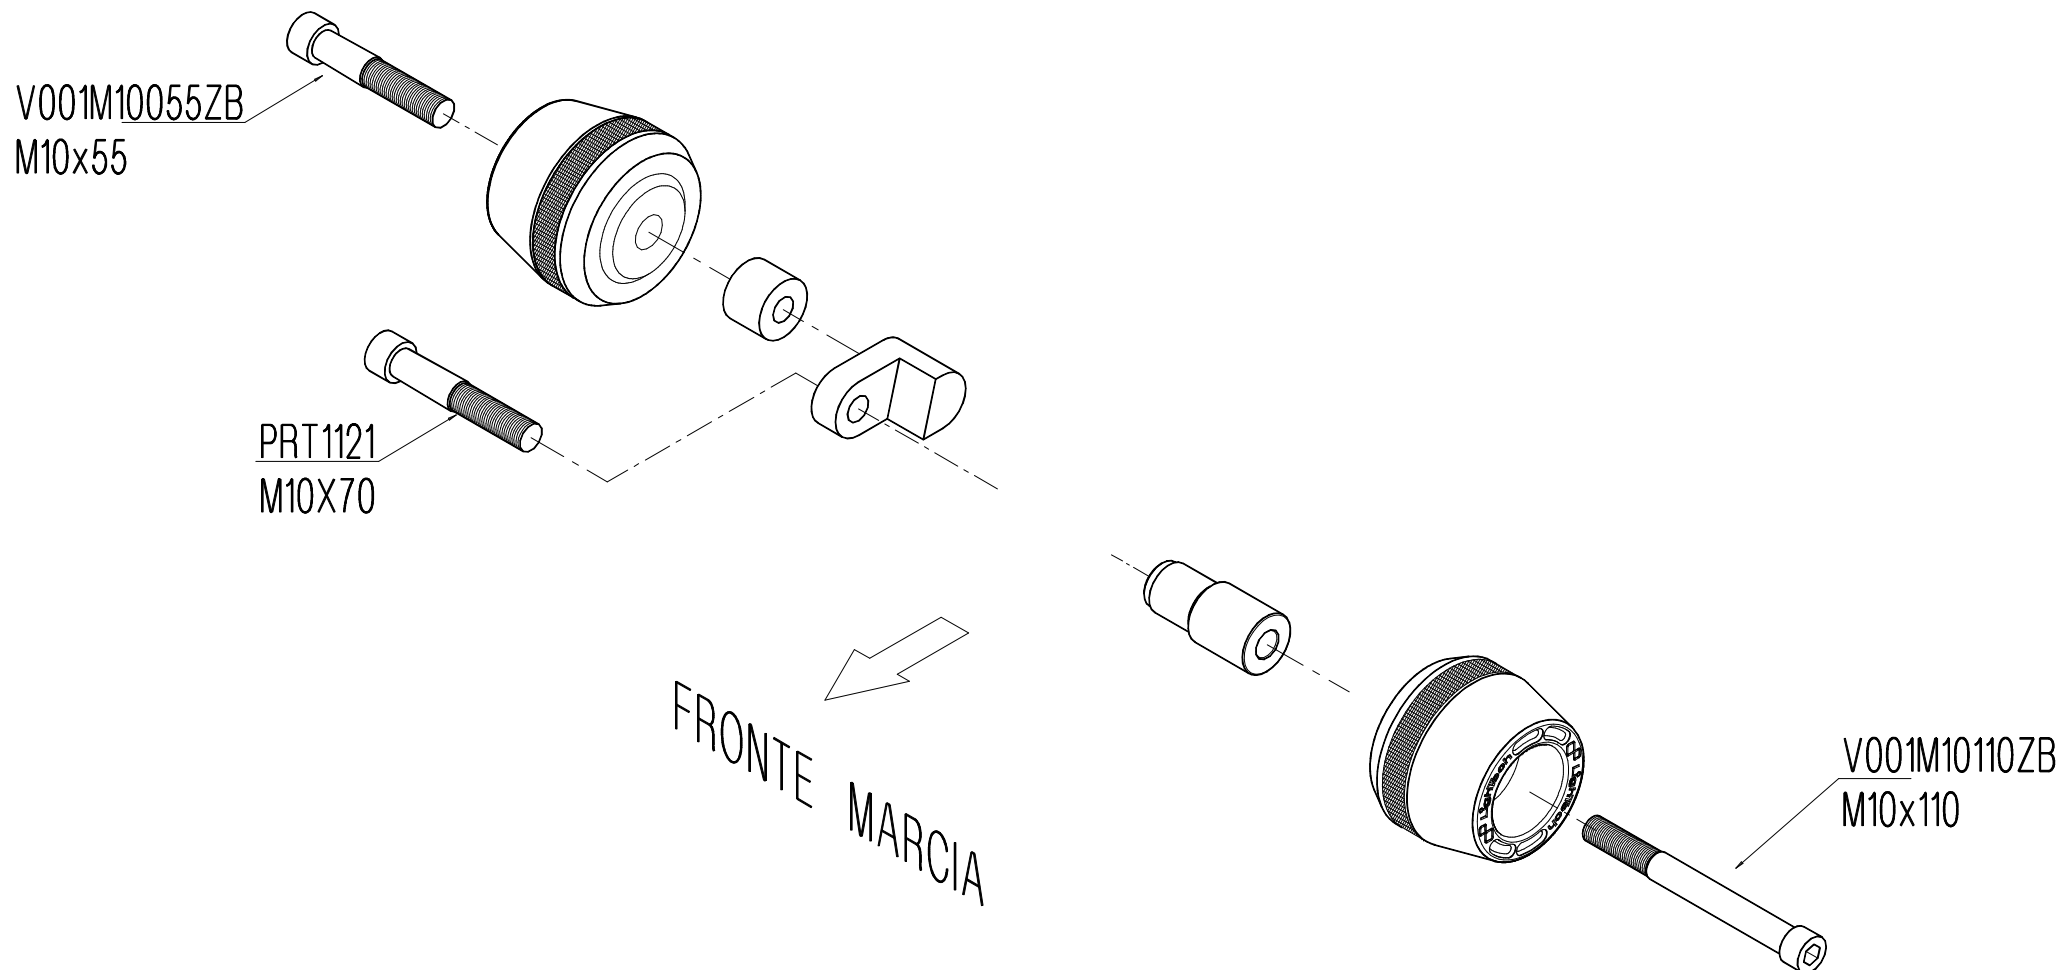

STEKA103 - KAWASAKI ZX6R '07-08

PROTEZIONI TELAIO / FRAME PROTECTION

 LightTech

Lightech s.r.l.

31025 - Santa Lucia di Piave (TV) Italy
Tel. 0438 / 453010 - Fax 0438 / 655919

- VERIFICARE SERRAGGIO VITI PRIMA DELL'UTILIZZO / CONTROL THE THIGHTENING'S SCREW BEFORE USING

A close-up photograph of a black and red protective cap, likely for a light sensor or camera lens, mounted on a dark grey mechanical component. The cap features a central lens and is surrounded by a ring with the 'LightTech' logo. The background is blurred, showing other parts of the machinery.

Tappi telaio

Cierres de telar

Colori disponibili: rosso, oro, nero, silver. Colores disponibles: rojo, oro, negro, plata.

codice-código	Ø interno - interior	Ø esterno - externos	€
CFT2026	20 mm	26 mm	14,20
CFT2228	22 mm	28 mm	14,20
CFT2530	25 mm	30 mm	14,20
CFT2331	23 mm	31 mm	14,20