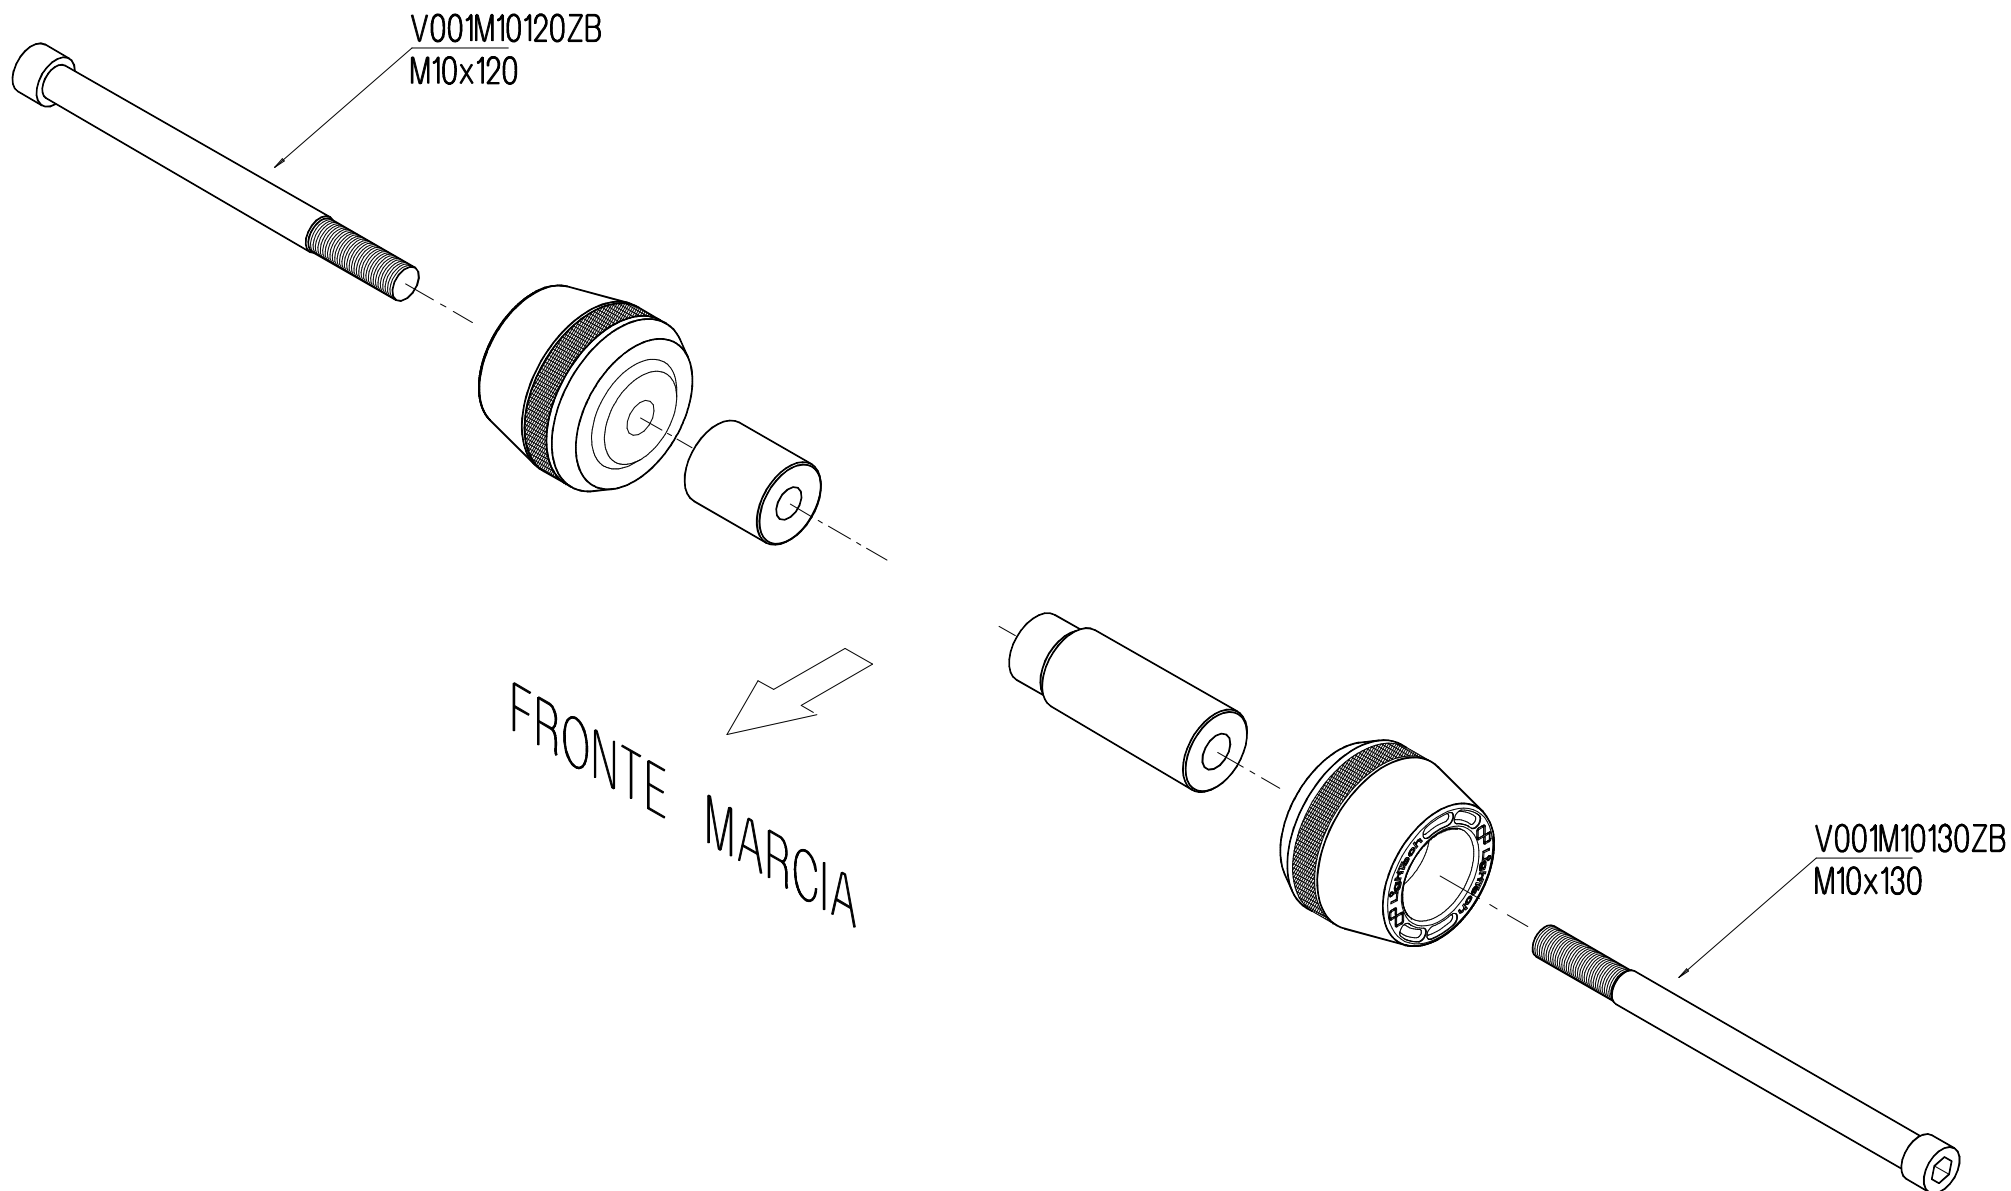

STEKA102 - KAWASAKI ZX6R RR '05

PROTEZIONI TELAIO / FRAME PROTECTION

LightTech

Lightech s.r.l.

31025 - Santa Lucia di Piave (TV) Italy
Tel. 0438 / 453010 - Fax 0438 / 655919

- VERIFICARE SERRAGGIO VITI PRIMA DELL'UTILIZZO / CONTROL THE THIGHTENING'S SCREW BEFORE USING