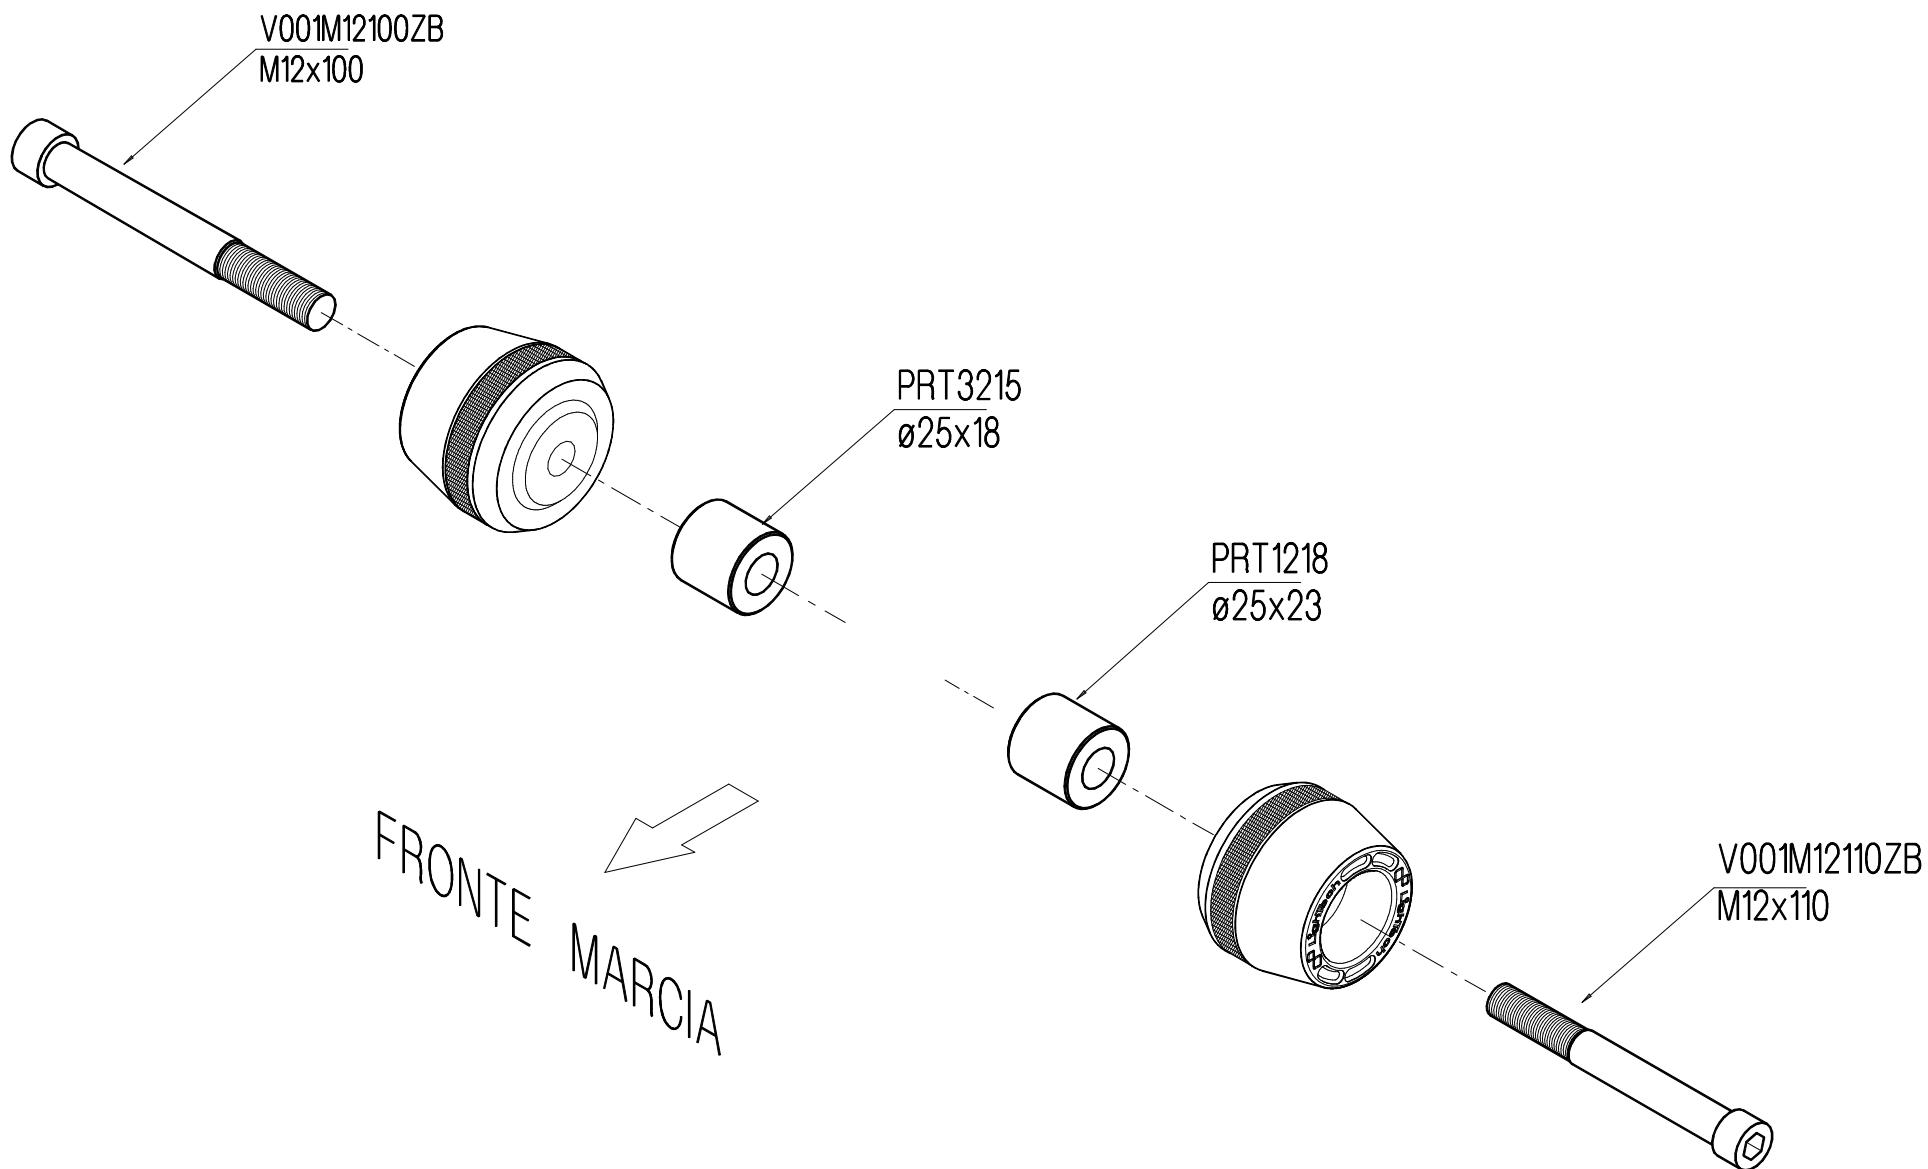

STEH0105 -HONDA HORNET 600 '07-11
PROTEZIONI TELAIO / FRAME PROTECTION

 LightTech

Lightech s.r.l.

31025 - Santa Lucia di Piave (TV) Italy
Tel. 0438 / 453010 - Fax 0438 / 655919

- VERIFICARE SERRAGGIO VITI PRIMA DELL'UTILIZZO / CONTROL THE THIGHTENING'S SCREW BEFORE USING

A close-up photograph of a black and red protective cap, likely for a light sensor, mounted on a dark grey mechanical component. The cap features a central lens and is branded with the 'LightTech' logo. The background is blurred, showing other parts of the machinery.