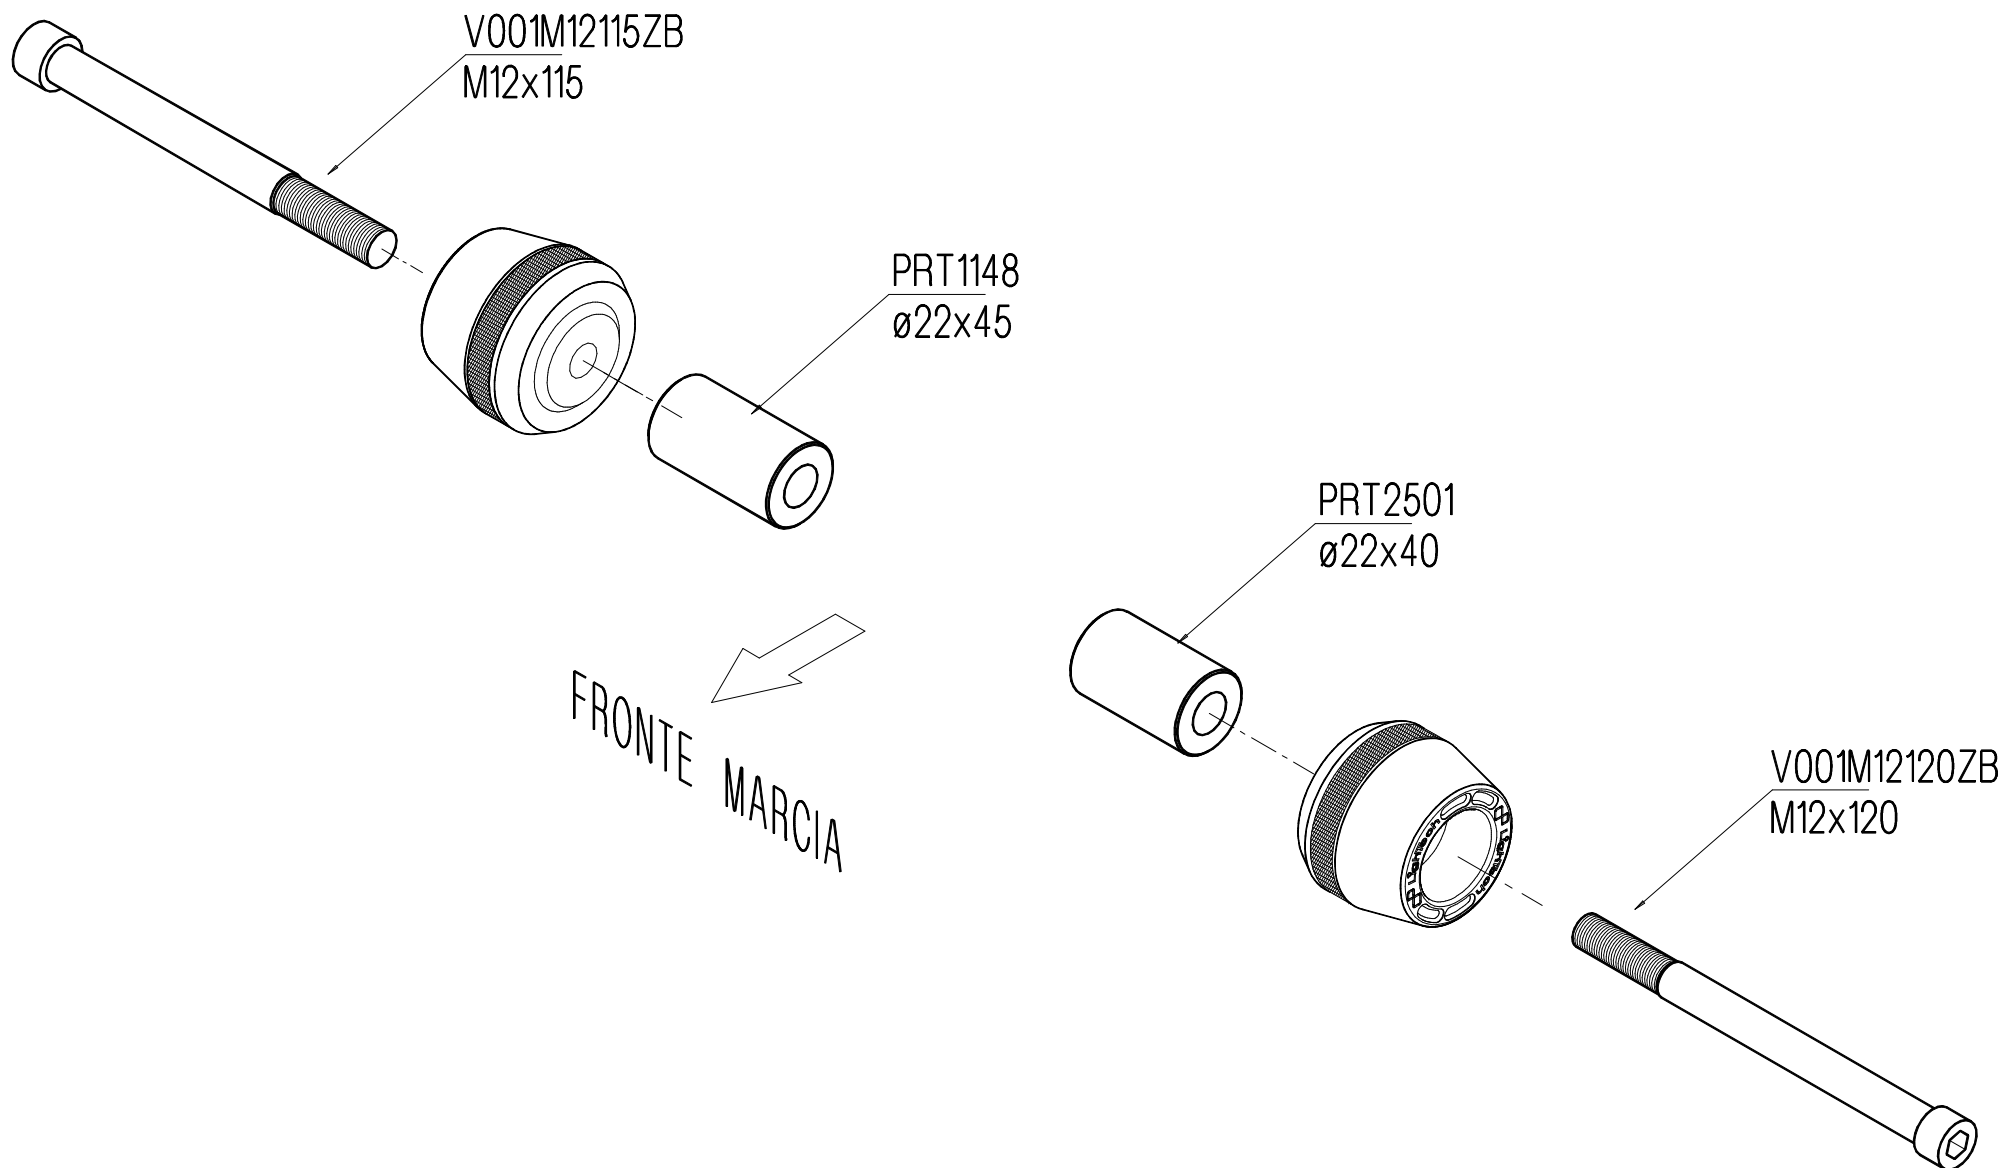

STEH0103 - HONDA CBR600RR 09-10

PROTEZIONI TELAIO / FRAME PROTECTION

 LightTech

Lightech s.r.l.

31025 - Santa Lucia di Piave (TV) Italy
Tel. 0438 / 453010 - Fax 0438 / 655919

- VERIFICARE SERRAGGIO VITI PRIMA DELL'UTILIZZO / CONTROL THE THIGHTENING'S SCREW BEFORE USING

A close-up photograph of a black and red protective cap, likely for a light sensor, mounted on a dark grey mechanical component. The cap features a central lens and is branded with the 'LightTech' logo. The background is blurred, showing other parts of the machinery.

Tappi telaio

Cierres de telar

Colori disponibili: rosso, oro, nero, silver. Colores disponibles: rojo, oro, negro, plata.

codice-código	Ø interno - interior	Ø esterno - externos	€
CFT2026	20 mm	26 mm	14,20
CFT2228	22 mm	28 mm	14,20
CFT2530	25 mm	30 mm	14,20
CFT2331	23 mm	31 mm	14,20