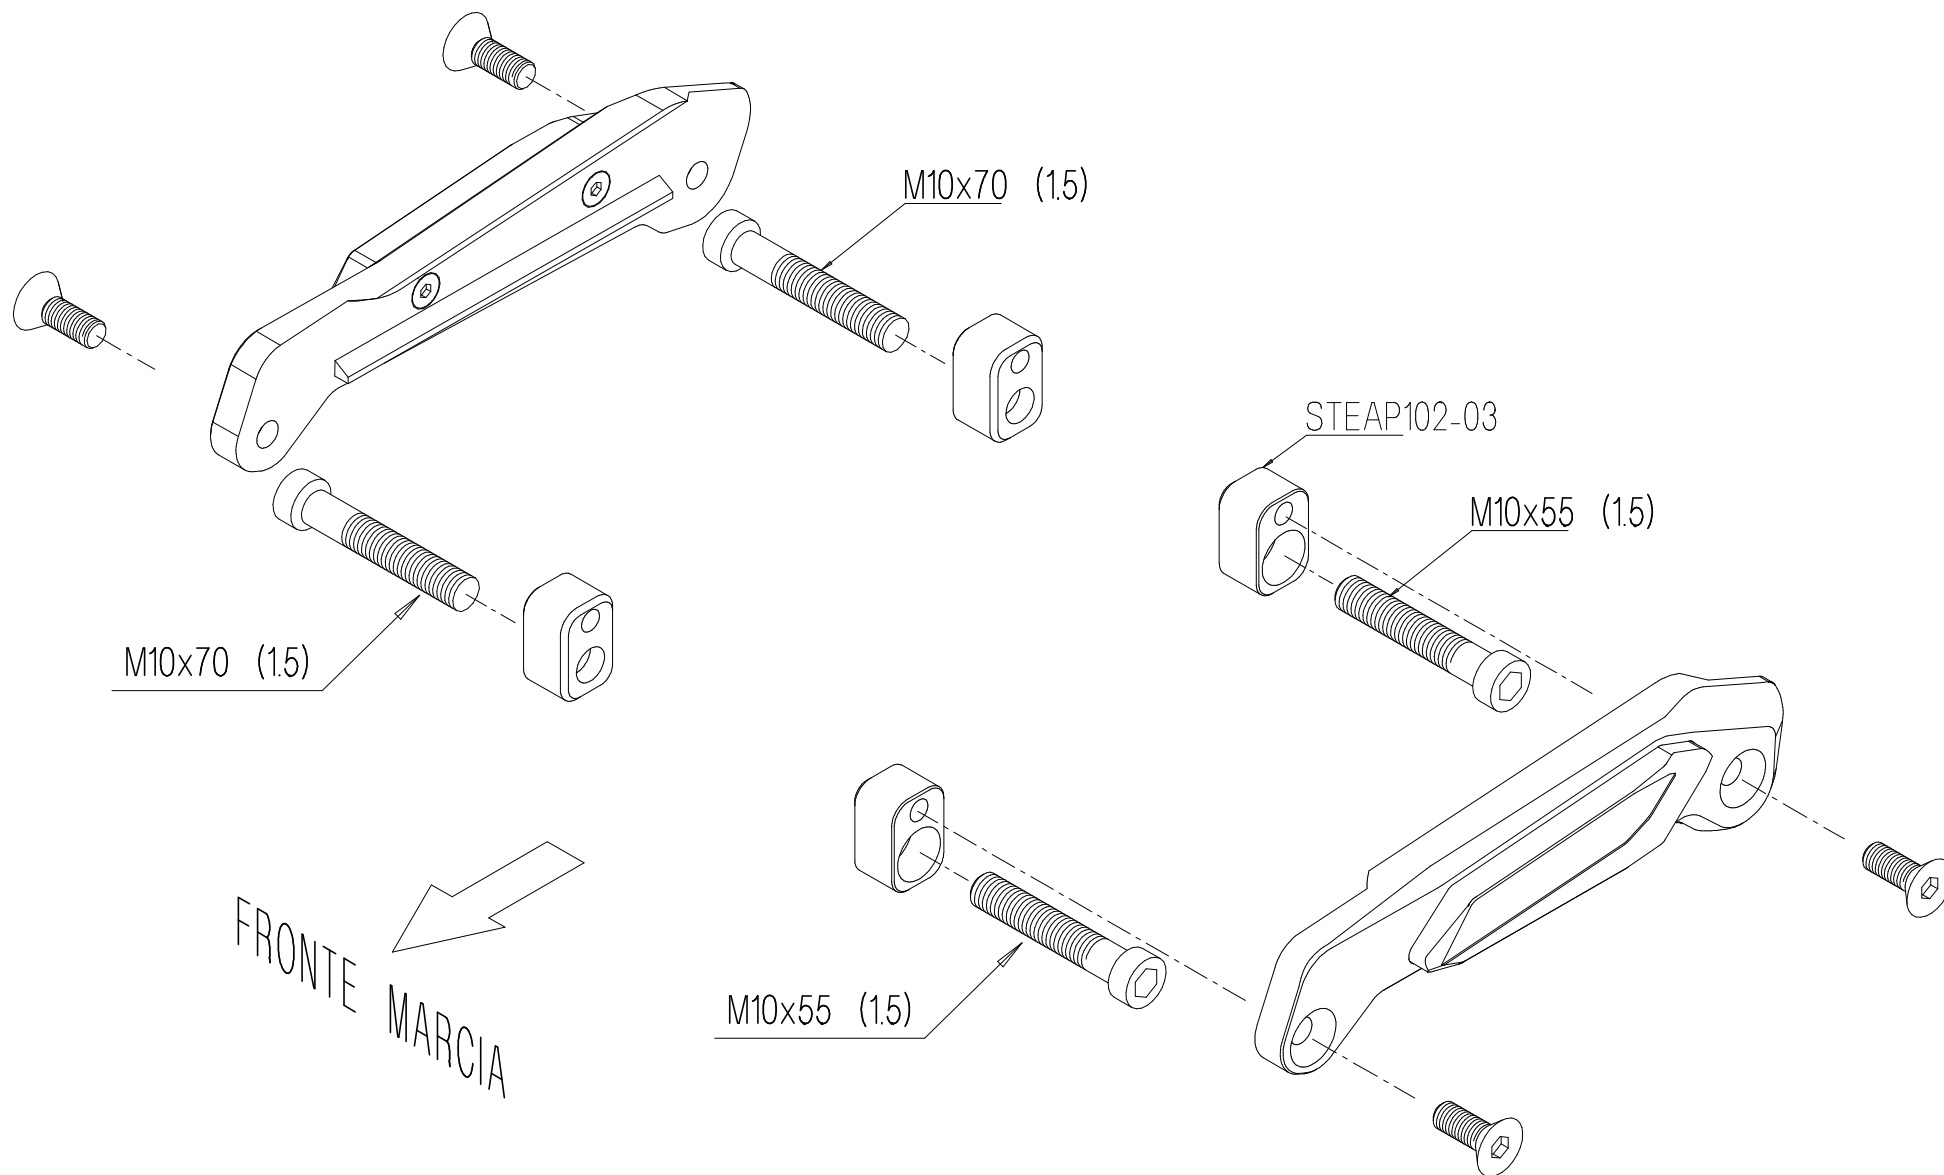

STEAP102 - APRILIA RSV4

PROTEZIONI TELAIO / FRAME PROTECTION

LightTech

Lightech s.r.l.

31025 - Santa Lucia di Piave (TV) Italy
Tel. 0438 / 453010 - Fax 0438 / 655919

- VERIFICARE SERRAGGIO VITI PRIMA DELL'UTILIZZO / CONTROL THE THIGHTENING'S SCREW BEFORE USING

A close-up photograph of a black and red protective cap, likely for a light sensor, mounted on a dark grey mechanical component. The cap features a central lens and is branded with the 'LightTech' logo. The background is blurred, showing other parts of the machinery.