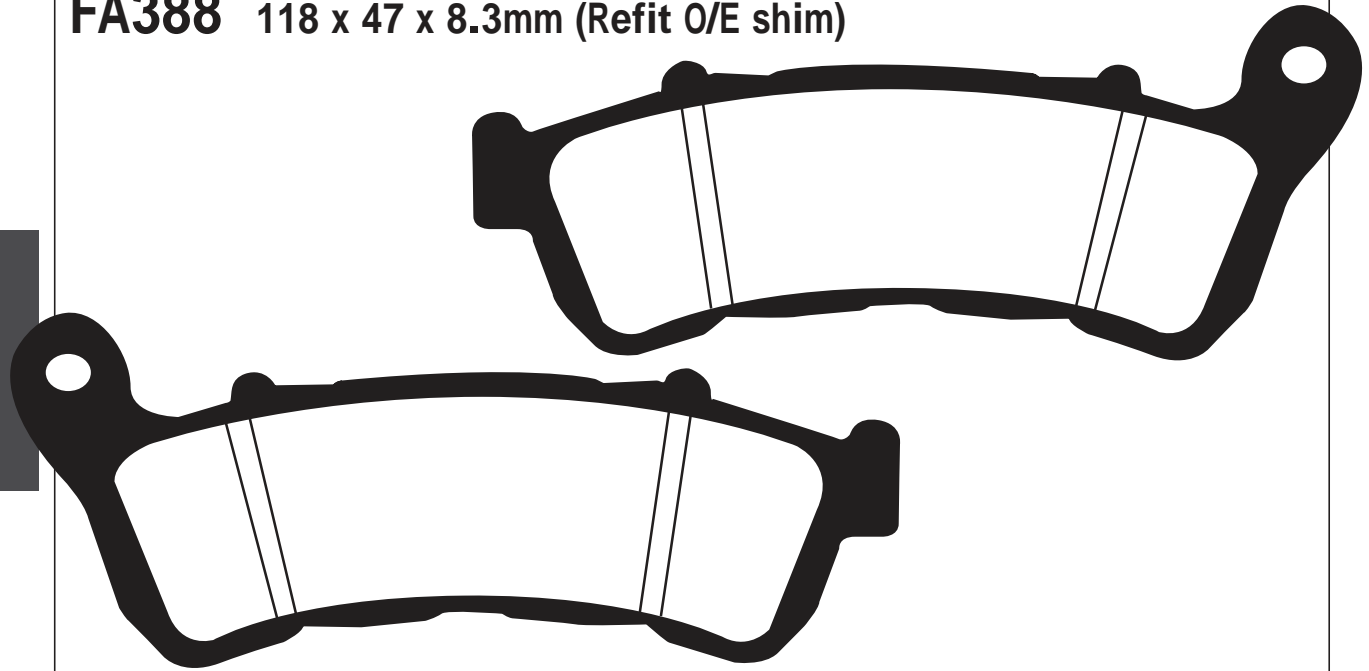

FA388 118 x 47 x 8.3mm (Refit O/E shim)

HONDA

FES 125 A7/A9 S-Wing	07-09	F
FES 125 7/9 S-Wing (Non ABS Model)	07-09	F
SH 125i 9/A/B Fuel Injection	09-12	F
SH 125i RA/RB (Fuel injection/rear disc model)	10-12	F
FES 150 7/9/A S-Wing	07-11	F
FES 150 A7/A9/A (S-Wing) ABS Model	07-11	F
SH 150i 9/A/B Fuel Injection	09-12	F
SH 150 RA/RB Fuel Injection (Rear disc)	10-12	F
CBR 250 RAB (ABS)	11-12	F
NSS 250 EX5/EX6 (ABS) Forza EX	05-06	F
NSS 250 AX5/AX6/A7 (ABS) Forza Z	05-07	F
NSS 250 8/9 Forza X	08-09	F
NSS 250 A8/A9 Forza EX ABS	08-09	F
PS 250 5/6 Big Ruckus	05-06	F
SH 300i 7/8/9/A/B (Non ABS)	07-12	F
SH 300i A7/A8/A9/AA/AB (ABS Model)	07-12	F
SH 300i R8/R9/RA (Non ABS)	08-10	F
SH 300i AR8/AR9/ARA (ABS Model)	08-10	F
SW-T 400 (FJS 400 D9)	09	F
SW-T 400 (FJS 400 A9/AB ABS Model)	09-12	F
CBF 500 A4/A5/A6 (ABS)	04-07	F
CB 600 FA7/FA8/FA9/FAA/FAB Hornet (ABS)	07-12	F
CBF 600 NA8/NA9/NAA (ABS)	08-11	F
CBF 600 SA8/SA9/SAA (ABS)	08-12	F
CBR 600 FAB (ABS Model)	11-12	F
SW-T 600 (FJS 600 AB) (ABS Model)	11-12	F
700 Integra Scooter	12	F
DN-01 (680cc) NSA 700 A8/A9	08-11	F
NC 700 XAC (Auto G/box)	12	F
NC 700 XC (Manual G/box)	12	F
NC 700 SC	12	F
NT 700 V6/VA6/VA7/V7/V8/VA8/VA/VAA Deauville	06-12	F
XL 700 VA8/VA9/VAA (Transalp/3 piston front caliper/ ABS front & rear wheels)	08-11	F
VT 750 CS2A Shadow (3 piston caliper/rear disc /17" front wheel)	10-12	F
VT 750 C2SA/C2SB Shadow (Rear disc model /21" front wheel)	10-12	F
VFR 800 6/8/9	06-09	F
VFR 800 A6/A8/A9	06-11	F
VFR 800 XAB Crossrunner 800	11-12	F
CB 1000 RA9/RAA/RAB (ABS Model)	09-12	F
CBF 1000 A6/A7/A8/A9/AA (ABS Model)	06-10	F&R