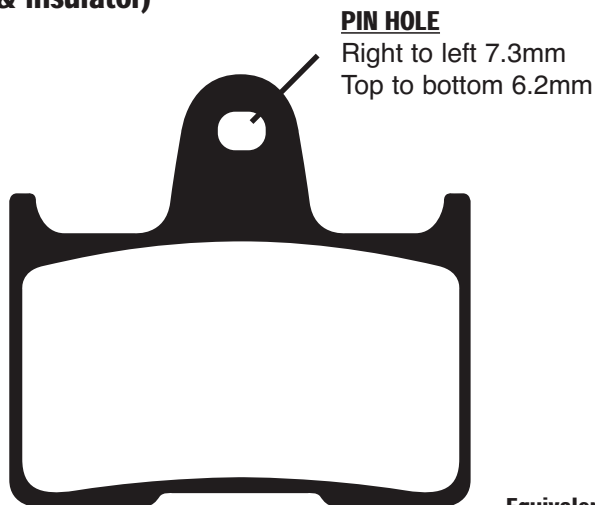

FA254 59.75 x 57 x 8.0mm

**NOTE: Refit O/E shim
& insulator)**

PIN HOLE

Right to left 7.3mm
Top to bottom 6.2mm

Competitor X Ref

Dunlop	Ferodo	SBS	Vesrah
DP220	FDB211	715/765	VD436

HONDA

CB 400 SFX/SFY/SF1/SF2/SF3 Super Four	99-03	F
VT 750 CS2A Shadow (3 piston caliper /rear disc/17" front wheel)	10-12	R
VT 750 C25A/C25B Shadow (Rear disc model/ABS) 21" front wheel	10-12	R
'X4' CB 1300 DCV (5C38)	97-	R
CB 1300 FW/FX/FY/F1 (SC40)	98-01	R