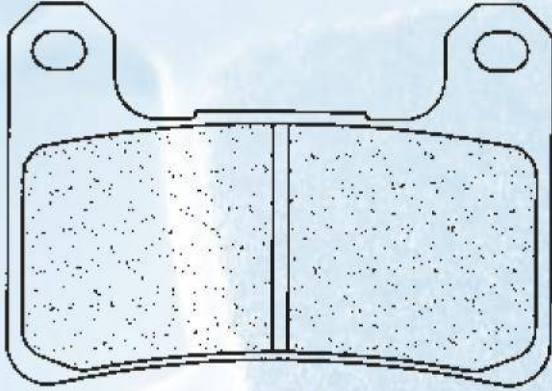

Street Sport Racing Enduro MX Off Road Racing ATV

A3+ XBK5 C59

**KAWASAKI**

Z	1000	(Rad.Cal)	10 -	2	●
Z	1000	SX (Rad.Cal)	11 -	2	●
ZX10-R	1000	Ninja (Rad.Cal)	08 - 10	2	●
ZX10-R	1000	Ninja (Rad.Cal)	11 -	2	●

**Dim./Size**

71,4 mm

↑ 50 mm

↓ H 7,9 mm