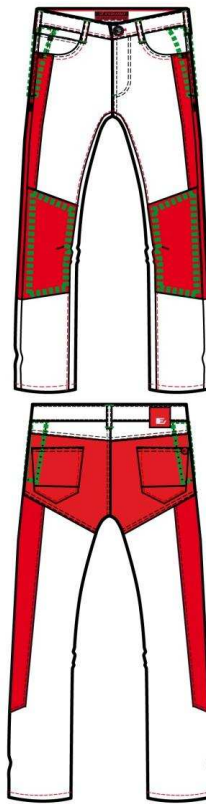

MAN

INTELLIGENT CONCEPT BY ESQUAD

14-TRIPTOR

Smoky blue

MAN

INTELLIGENT CONCEPT BY ESQUAD

14-TRIPTOR

Road blue

INTELLIGENT CONCEPT BY ESQUAD

14-TRIPTOR

PROTECTEURS CE
INTEGRES

ZONE KEVCOR™

🏍️ Reinforced jeans in premium denim (soft and resistant) 5 pockets construction, «regular fit» for man, and «boyfriend fit» for small sizes for woman, corresponds to all morphologies, wash «worn wash»

🏍️ Colors : Smoky Blue (washed denim) & Road Blue (raw denim)