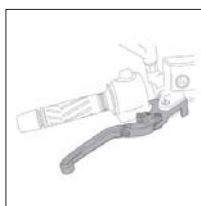

5 pasos para obtener la referencia de sus manetas 2.0

PASO 1

█	█	█	█	█

ESCOGER EL TIPO DE MANETA

FRENO

1	█	█	█	█