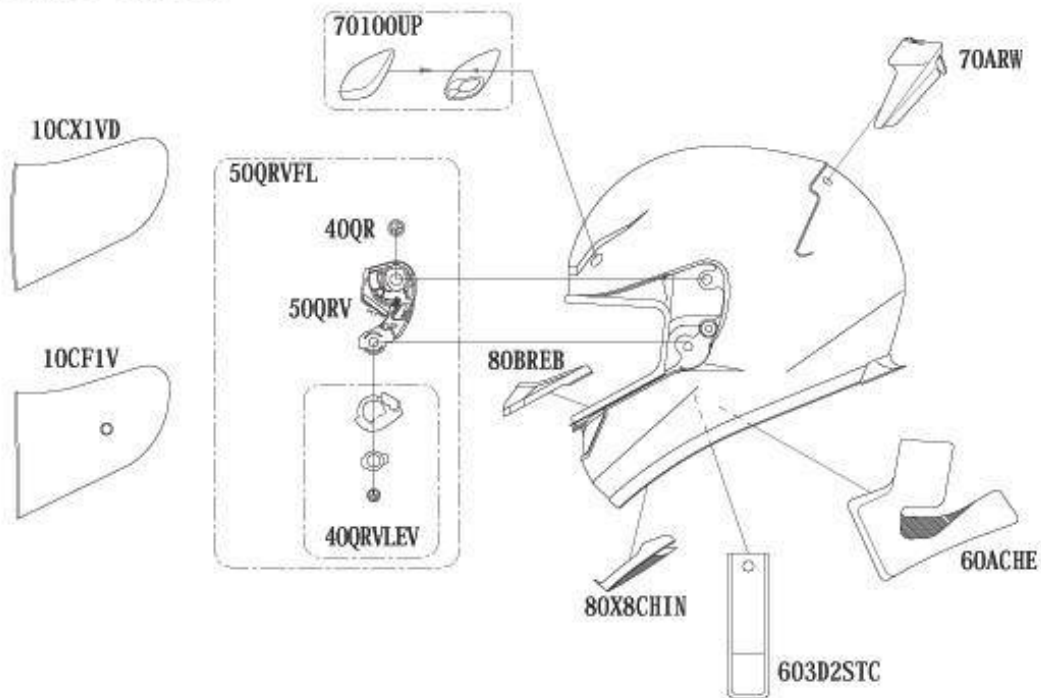

SMO	AERO WING SMOKE	70	ARW	VENT/1
WRED	AERO WING W.RED	70	ARW	VENT/1
MTBLK	AERO WING W.RED	70	ARW	VENT/1
	BREATH GUARD B	80	BREB	BREATH GUARD/1
	X8 CHIN CURTAIN	80	X8CHIN	CHIN CURTAIN /1
SLV	XR-1000 STICKER SET SILVER	090	100ST	BACK LAGO SILVER
BLK	HEXAGONLOGO 95MM BLACK	090	HL95	HEXAGON LOGO 95mm
SLV	HEXAGONLOGO 95MM SILVER	090	HL95	HEXAGON LOGO 95mm
	XR/RF-1000 SHIELD SIDE STICKER	090	100SSS	SHIELD SIDE STICKER (R&L)/1
	WHISPER STRIP	80	WSPR	WHISPER STRIP / 1

RF/XR-1000