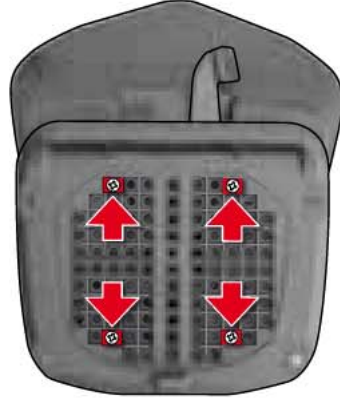

# SPORT RACK

1

D1B29PAR (SH29)

D1B37PAR (SH37)

D1B40PAR (SH40)

### PARTS SH29 / SH37 / SH40

	Screw M6 x 35 DIN965 (304150)	(4)
	Plastic piece (200713/2)	(4)
	Case support SH29 / SH37 / SH40	
	Washer fs M6 DIN9021 (303017)	(4)
	Nut M6 DIN985 (302021)	(4)