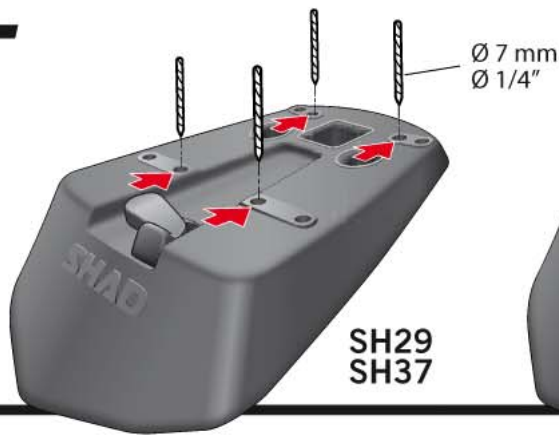

# SPORT RACK

1

D1B29PAR (SH29)

D1B37PAR (SH37)

D1B40PAR (SH40)

### PARTS SH29 / SH37 / SH40

	Screw M6 x 35 DIN965 (304150)	(4)
	Plastic piece (200713/2)	(4)
	Case support SH29 / SH37 / SH40	
	Washer fs M6 DIN9021 (303017)	(4)
	Nut M6 DIN985 (302021)	(4)

### PARTS SH50

	Screw M6 x 20 DIN912 (304076)	(4)
	Washer fs M6 DIN9021 (303017)	(4)
	Metal case support SH50	
	Washer fs M6 DIN9021 (303017)	(4)
	Nut M6 DIN985 (302021)	(4)

### PARTS SH50 (\*)

	Screw M6 x 35 DIN7380 (304037)	(1)
	Washer fs M6 DIN125A (303000)	(1)
	Case support SH50	
	Nut M6 DIN985 (302021)	(1)

D1B50PAR (SH50)