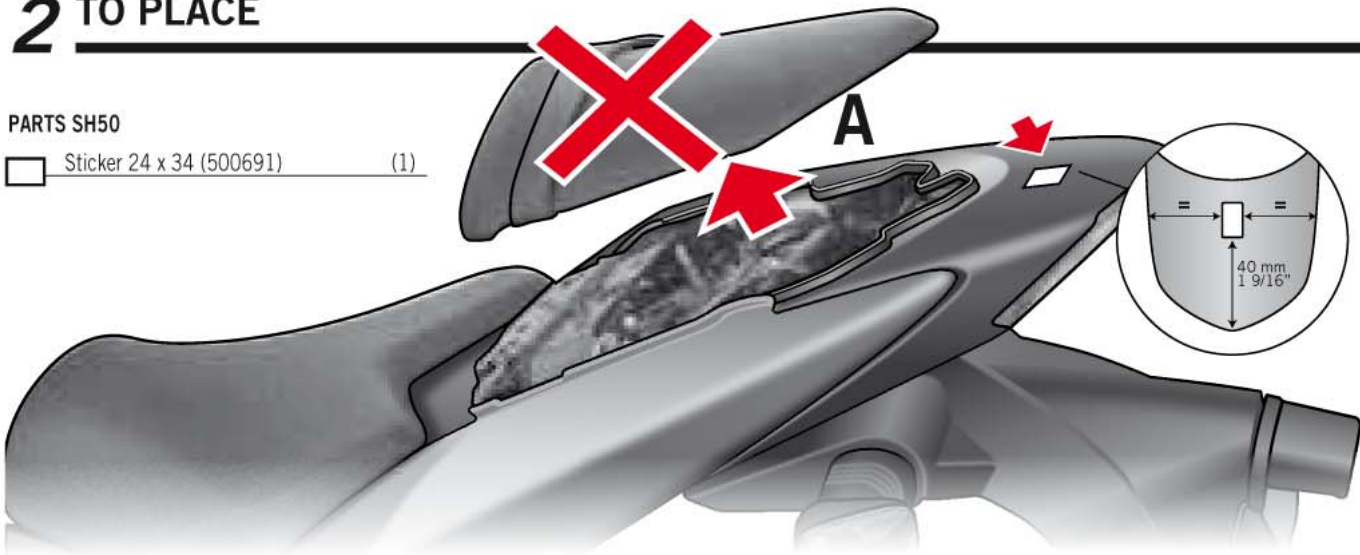

D1B50PAR (SH50)

2 TO PLACE

1. PARTS SH50
2. Sticker 24 x 34 (500691) (1)

SPORT RACK KAWASAKI Z750 (07-11 / Z1000 (07-09) K0Z778CL

SHAD