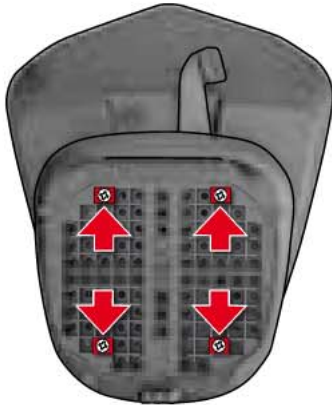

# SPORT RACK

1

D1B29PAR (SH29)

D1B37PAR (SH37)

D1B40PAR (SH40)

### PARTS SH29 / SH37 / SH40

	Screw M6 x 35 DIN965 (304150)	(4)
	Plastic piece (200713/2)	(4)
	Case support SH29 / SH37 / SH40	
	Washer fs M6 DIN9021 (303017)	(4)
	Nut M6 DIN985 (302021)	(4)