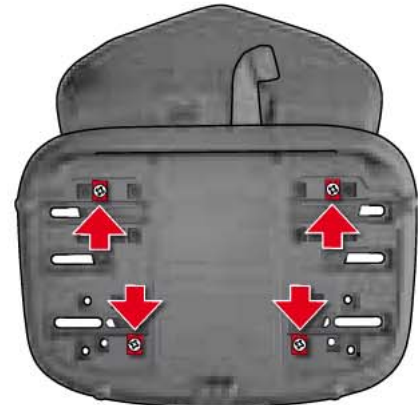

# SPORT RACK

1

D1B29PAR (SH29)

D1B37PAR (SH37)

D1B40PAR (SH40)

### PARTS SH29 / SH37 / SH40

	Screw M6 x 35 DIN965 (304150)	(4)
	Plastic piece (200713/2)	(4)
	Case support SH29 / SH37 / SH40	
	Washer fs M6 DIN9021 (303017)	(4)
	Nut M6 DIN985 (302021)	(4)