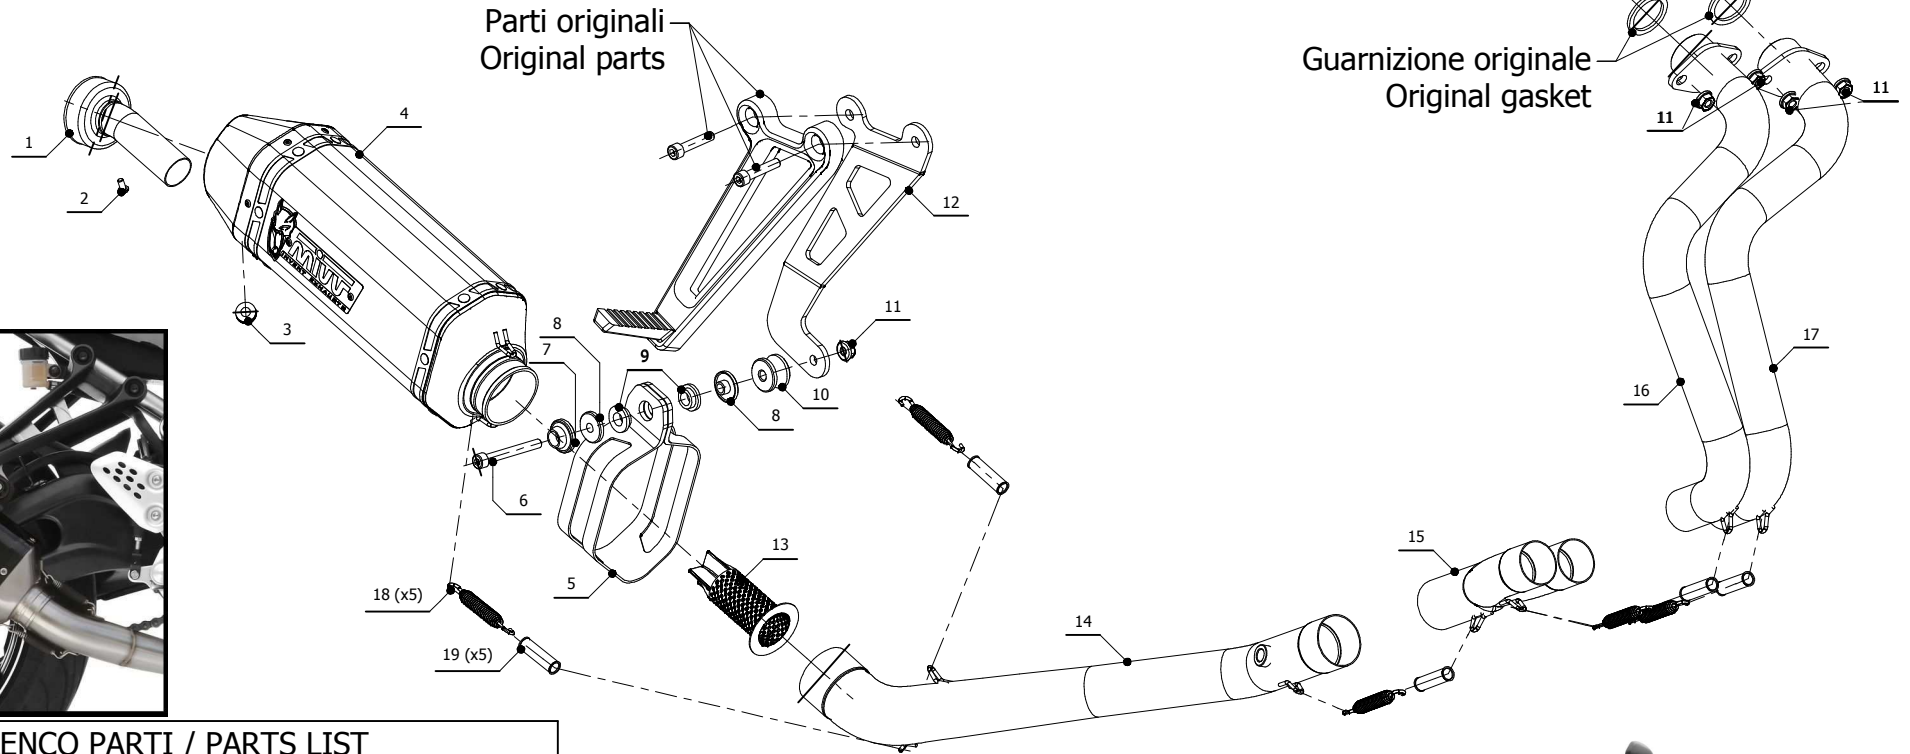

MODEL YAMAHA MT-07

YEAR 2014 -->

LINE SPORT

MUFFLER SPEED EDGE

SCHEMATIC

ELENCO PARTI / PARTS LIST

#	QTÀ / QTY	DESCRIZIONE / DESCRIPTION	CODICE / CODE
1	1	DB killer / DB killer	50.DK.091.0
2	1	Vite M5 x 8 / Screw M5 x 8	50.73.459.1
3	1	Tappo in gomma / Rubber stopper	50.73.266.1
4	1	Silenziatore / Muffler	SPEED EDGE 250
5	1	Staffa in carbonio / Carbon fiber bracket	50.SS.814.1
6	1	Vite M8x65 / Screw M8x65	50.73.603.1
7	1	Rondella in alluminio nera / Black aluminium washer	50.73.221.1
8	2	Boccola / Bush	50.73.381.1
9	2	Silentblock / Silentblock	50.73.380.1
10	1	Distanziale in alluminio / Aluminium spacer (Øe.30 Øi.8,5 h.20)	50.SS.056.1
11	5	Dado M8 flangiato / Flanged nut M8	50.73.393.1
12	1	Staffa / Bracket	50.SS.840.0
13	1	Db Killer forato / Drilled DB killer	50.DK.082.0
14	1	Tubo di raccordo / Link pipe	9773Y045SRX
15	1	Tubo di raccordo 2-1 / Link pipe 2-1	9773Y044C1C
16	1	Collettore #2 / Down pipe #2	9773Y044C1B
17	1	Collettore #1 / Down pipe #1	9773Y044C1A
18	5	Molla media / Middle spring	50.73.359.1
19	5	Tubo in gomma per molla / Rubber pipe for spring	50.73.210.1

APPLICAZIONI / APPLICATIONS

CODICE / CODE	TUBO / PIPE	SILENZIATORE / MUFFLER	FASCETTA / CLAMP	CODICE OMOL. / HOMOL. CODE
Y.045.LRX	INOX / ST. STEEL	INOX (COPPE CARBONIO) / ST. STEEL (CARBON CAPS)	CARBONIO / CARBON FIBER	ME047 e9 1356
Y.045.LRB	INOX / ST. STEEL	STEEL BLACK	CARBONIO / CARBON FIBER	ME047 e9 1356