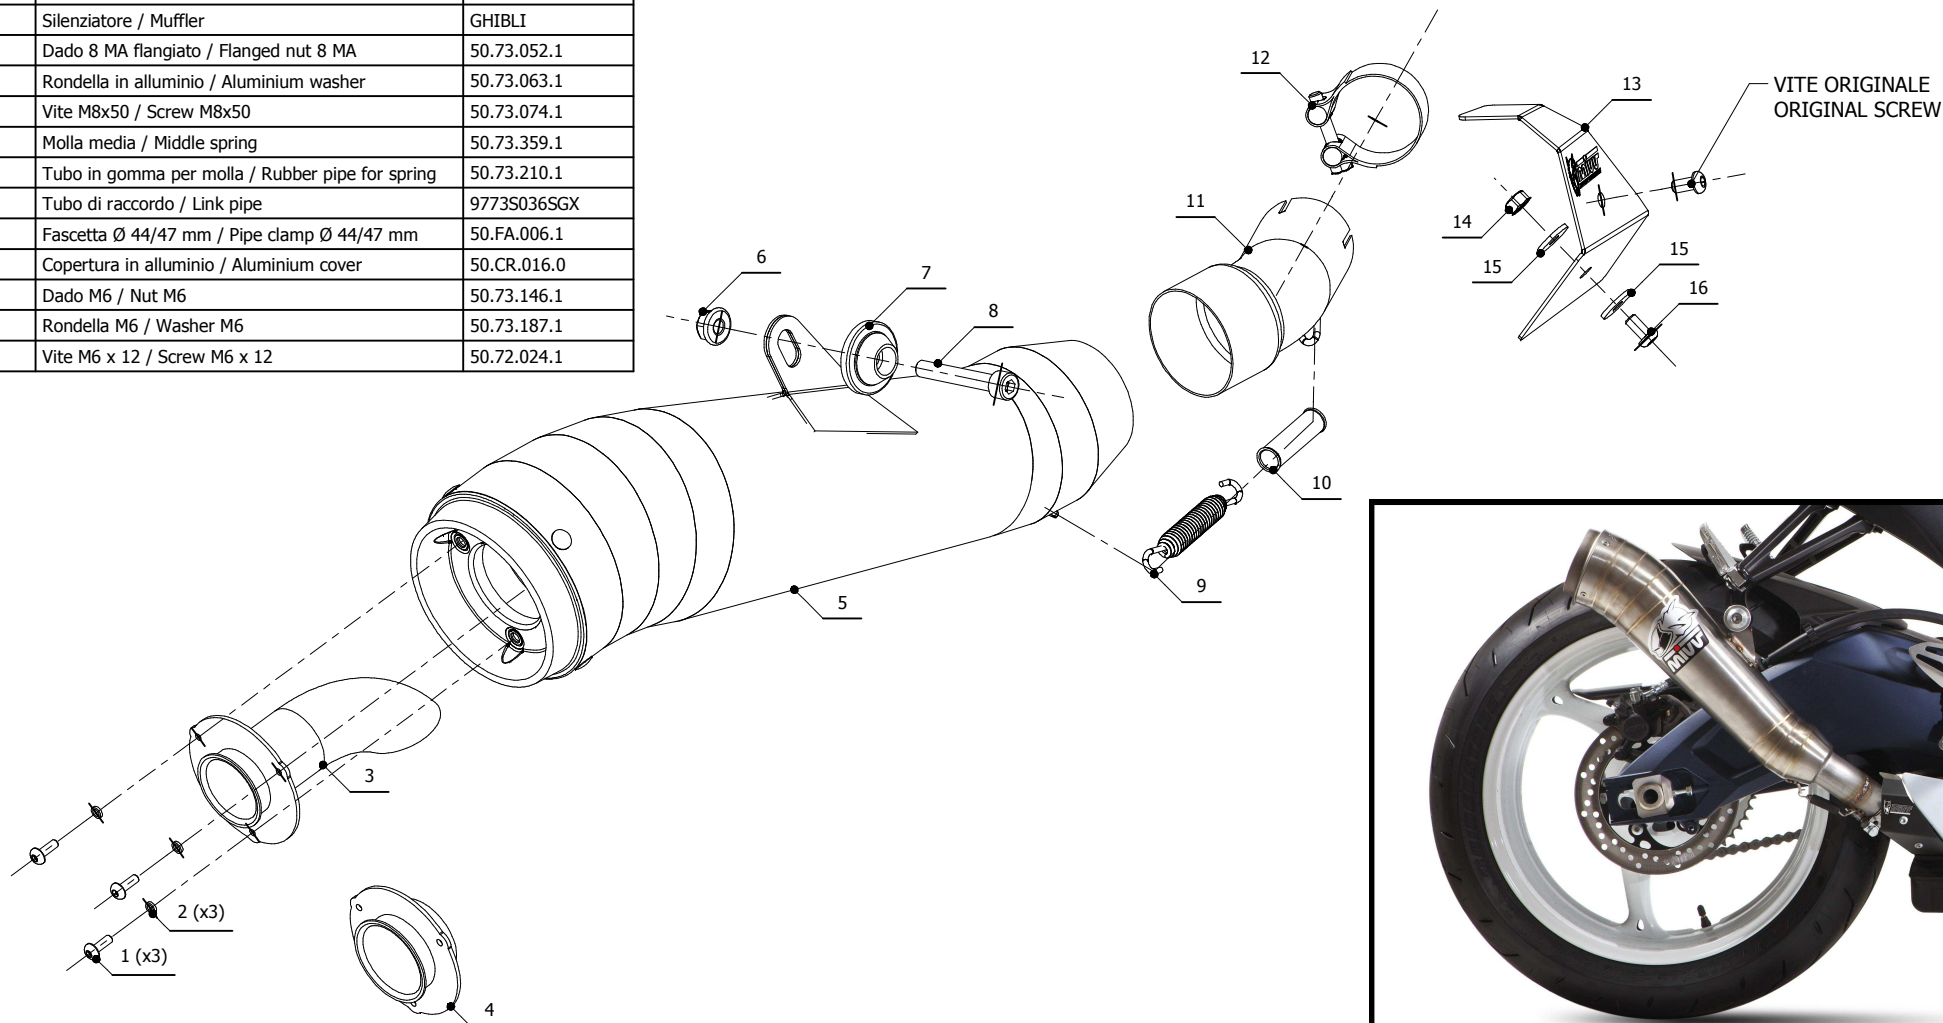

MODEL SUZUKI GSX-R 600 / 750

YEAR 2011-->

LINE SPORT

MUFFLER GIBLI

SCHEMATIC

ELENCO PARTI / PARTS LIST

#	QTÀ / QTY	DESCRIZIONE / DESCRIPTION	CODICE / CODE
1	3	Vite M4 x 12 / Screw M4 x 12	50.73.438.1
2	3	Rondella M4 / Washer M4	50.73.440.1
3	1	DB killer / DB killer	50.DK.051.0
4	1	DB killer racing / Racing DB killer	50.DK.052.0
5	1	Silenziatore / Muffler	GIBLI
6	1	Dado 8 MA flangiato / Flanged nut 8 MA	50.73.052.1
7	1	Rondella in alluminio / Aluminium washer	50.73.063.1
8	1	Vite M8x50 / Screw M8x50	50.73.074.1
9	1	Molla media / Middle spring	50.73.359.1
10	1	Tubo in gomma per molla / Rubber pipe for spring	50.73.210.1
11	1	Tubo di raccordo / Link pipe	9773S036SGX
12	1	Fascetta Ø 44/47 mm / Pipe clamp Ø 44/47 mm	50.FA.006.1
13	1	Copertura in alluminio / Aluminium cover	50.CR.016.0
14	1	Dado M6 / Nut M6	50.73.146.1
15	2	Rondella M6 / Washer M6	50.73.187.1
16	1	Vite M6 x 12 / Screw M6 x 12	50.72.024.1

APPLICAZIONI / APPLICATIONS

CODICE / CODE	TUBO / PIPE	SILENZIATORE / MUFFLER	CODICE OMOL. / HOMOL. CODE
S.036.LGX	INOX / ST. STEEL	INOX / ST. STEEL	ME008 e9 1176