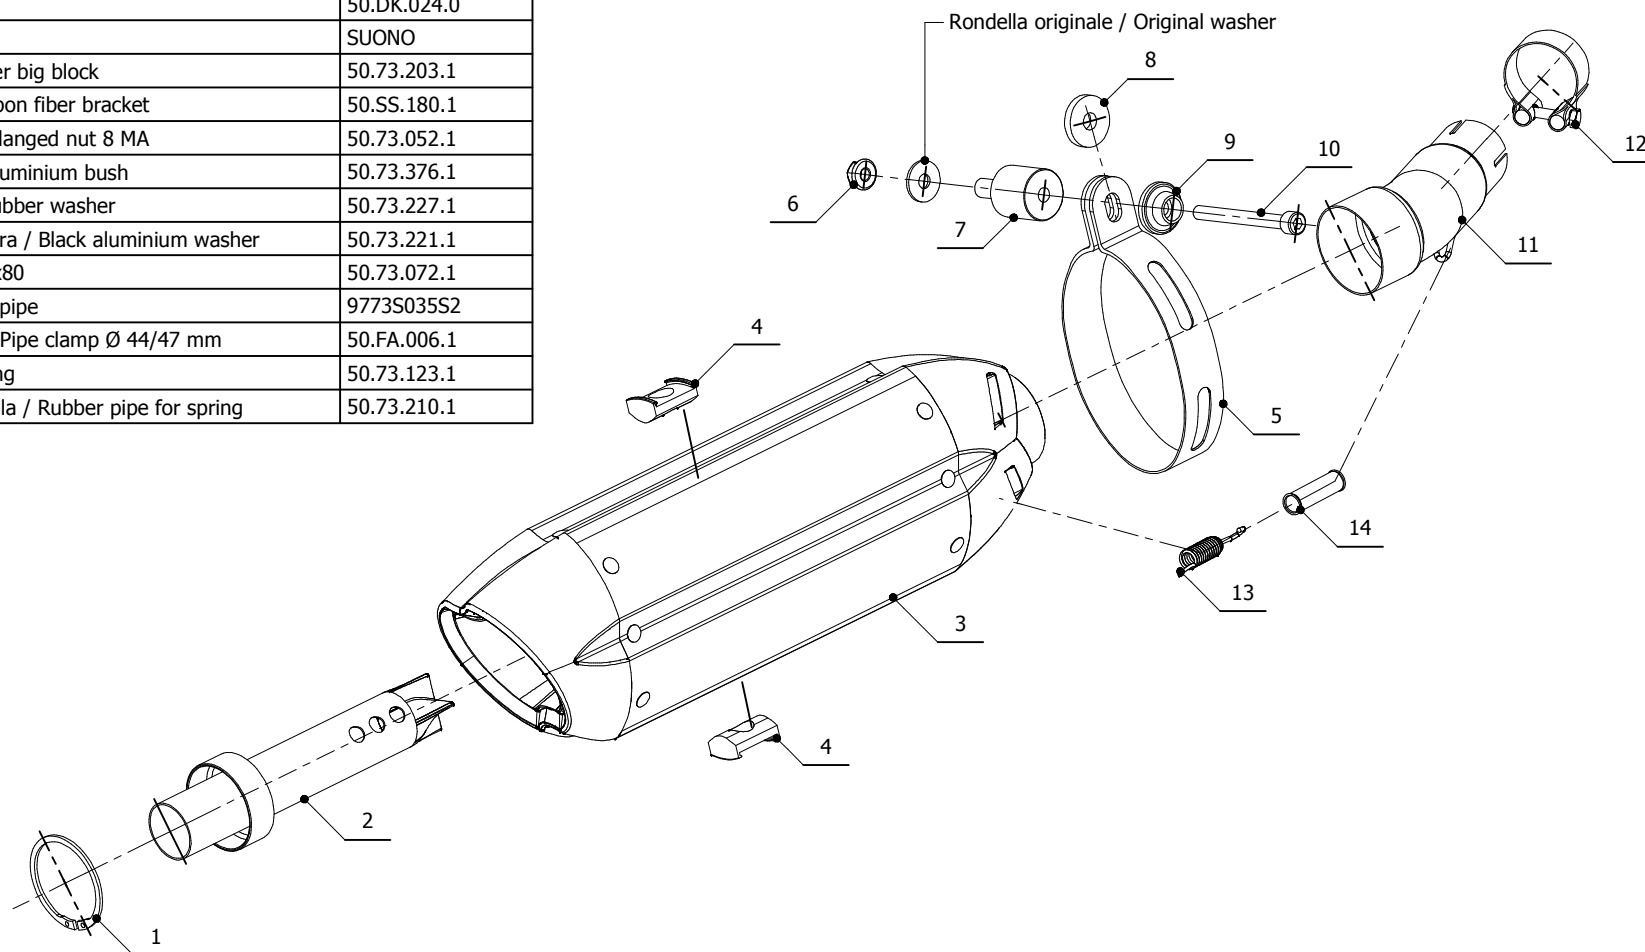

MODEL SUZUKI SFV 650 GLADIUS

YEAR 2009 -->

LINE SPORT

MUFFLER SUONO

SCHEMATIC

ELENCO PARTI / PARTS LIST

#	QTÀ / QTY	DESCRIZIONE / DESCRIPTION	CODICE / CODE
1	1	Anello Seger / Seger ring	50.73.218.1
2	1	DB killer / DB killer	50.DK.024.0
3	1	Silenziatore / Muffler	SUONO
4	2	Tassello grande / Rubber big block	50.73.203.1
5	1	Staffa in carbonio / Carbon fiber bracket	50.SS.180.1
6	1	Dado 8 MA flangiato / Flanged nut 8 MA	50.73.052.1
7	1	Bussola in alluminio / Aluminium bush	50.73.376.1
8	1	Rondella in gomma / Rubber washer	50.73.227.1
9	1	Rondella in alluminio nera / Black aluminium washer	50.73.221.1
10	1	Vite M8x80 / Screw M8x80	50.73.072.1
11	1	Tubo di raccordo / Link pipe	9773S035S2
12	1	Fascetta Ø 44/47 mm / Pipe clamp Ø 44/47 mm	50.FA.006.1
13	1	Molla corta / Short Spring	50.73.123.1
14	1	Tubo in gomma per molla / Rubber pipe for spring	50.73.210.1

APPLICAZIONI / APPLICATIONS

CODICE / CODE	TUBO / PIPE	SILENZIATORE / MUFFLER	FASCETTA / CLAMP	CODICE OMOL. / HOMOL. CODE
S.035.L7	INOX / ST. STEEL	INOX (COPPE CARBONIO) / ST. STEEL (CARBON CAPS)	CARBONIO / CARBON FIBER	ME047 e9 1356
S.035.L9	INOX / ST. STEEL	CARBONIO (COPPE CARBONIO) / CARBON (CARBON CAPS)	CARBONIO / CARBON FIBER	ME047 e9 1356