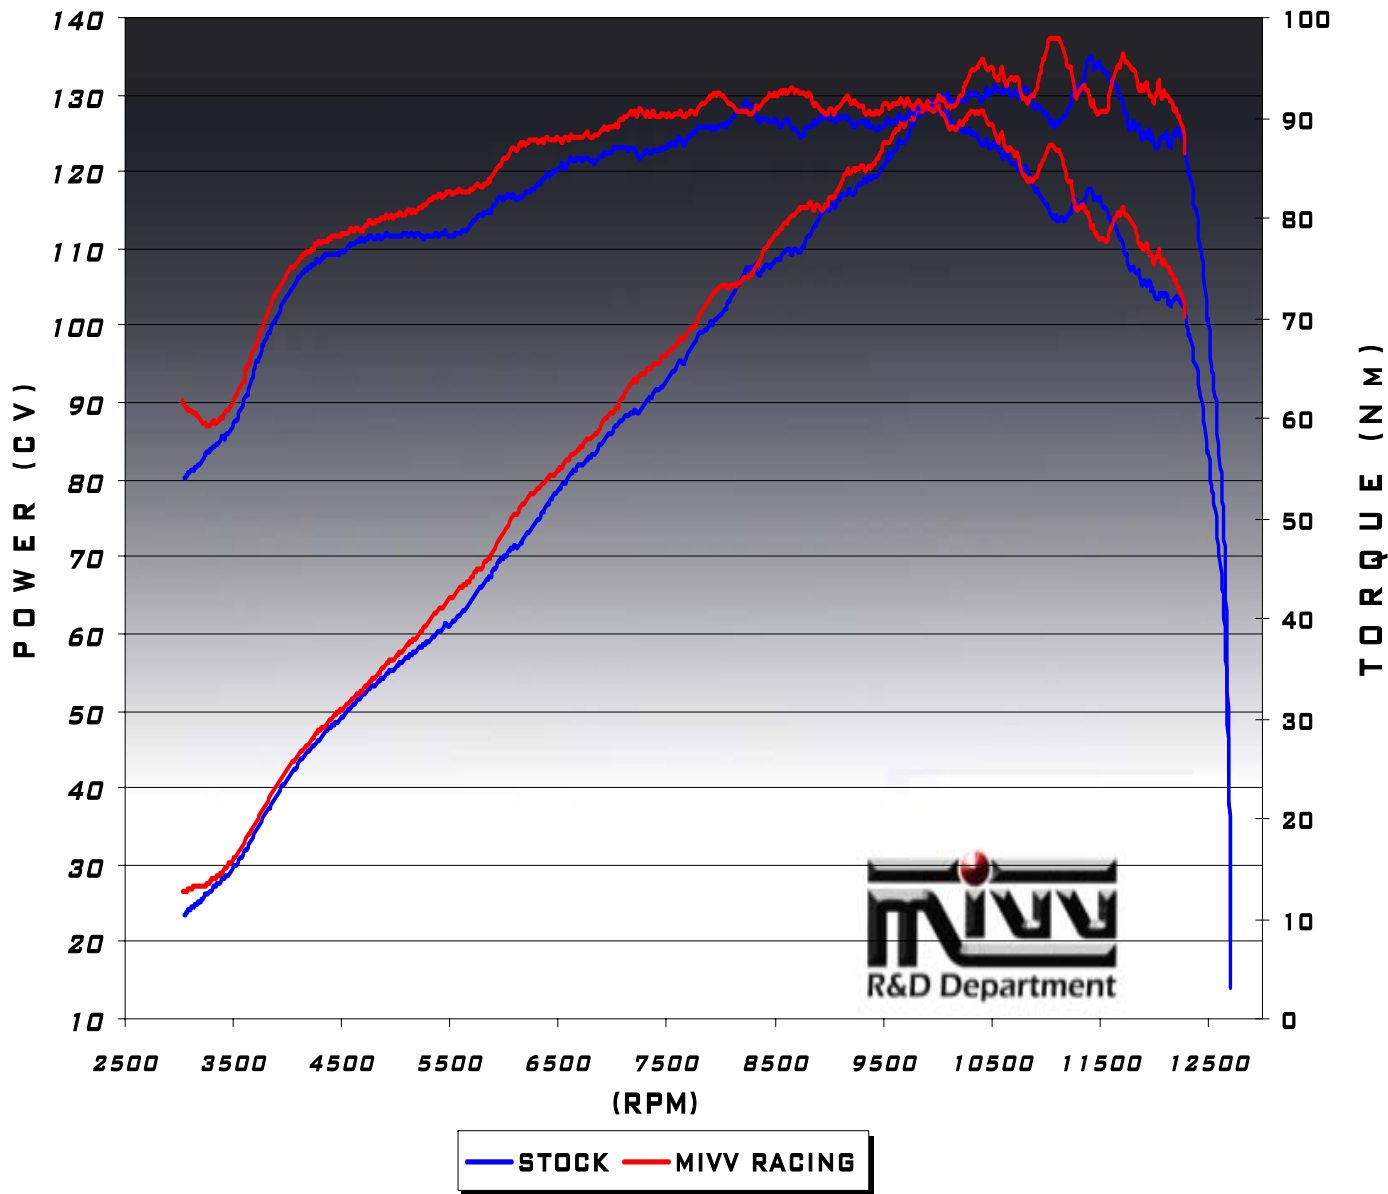

MIVV SPA
 ZONA INDUSTRIALE - 64027 SANT'OMERO (TE)
 TEL 0039-0861-81201 - FAX 0039-0861- 8120240
 WWW.MIVV.IT - MOTO@MIVV.IT

SUZUKI GSX-R 1000 '01-'02

ENVIRONMENTAL CONDITION

BAROMETRIC PRESSURE : 1000 BAR
 AIR TEMPERATURE : 24 °C

WEIGHT (KG)

SILENCER	STOCK	MIVV RACING			
		CARBON		ALUMINIUM	TITANIUM
	3.5	ROUND	OVAL	ROUND	OVAL
		1.75	2.13	2.34	2.3

INCREASE OF THE MAX POWER*

+3.6 % / 11050 RPM

*(THIS PERFORMANCE SUBJECT TO CHANGE WITH DIFFERENT ENVIRONMENTAL AND MOTORCYCLE CONDITION)