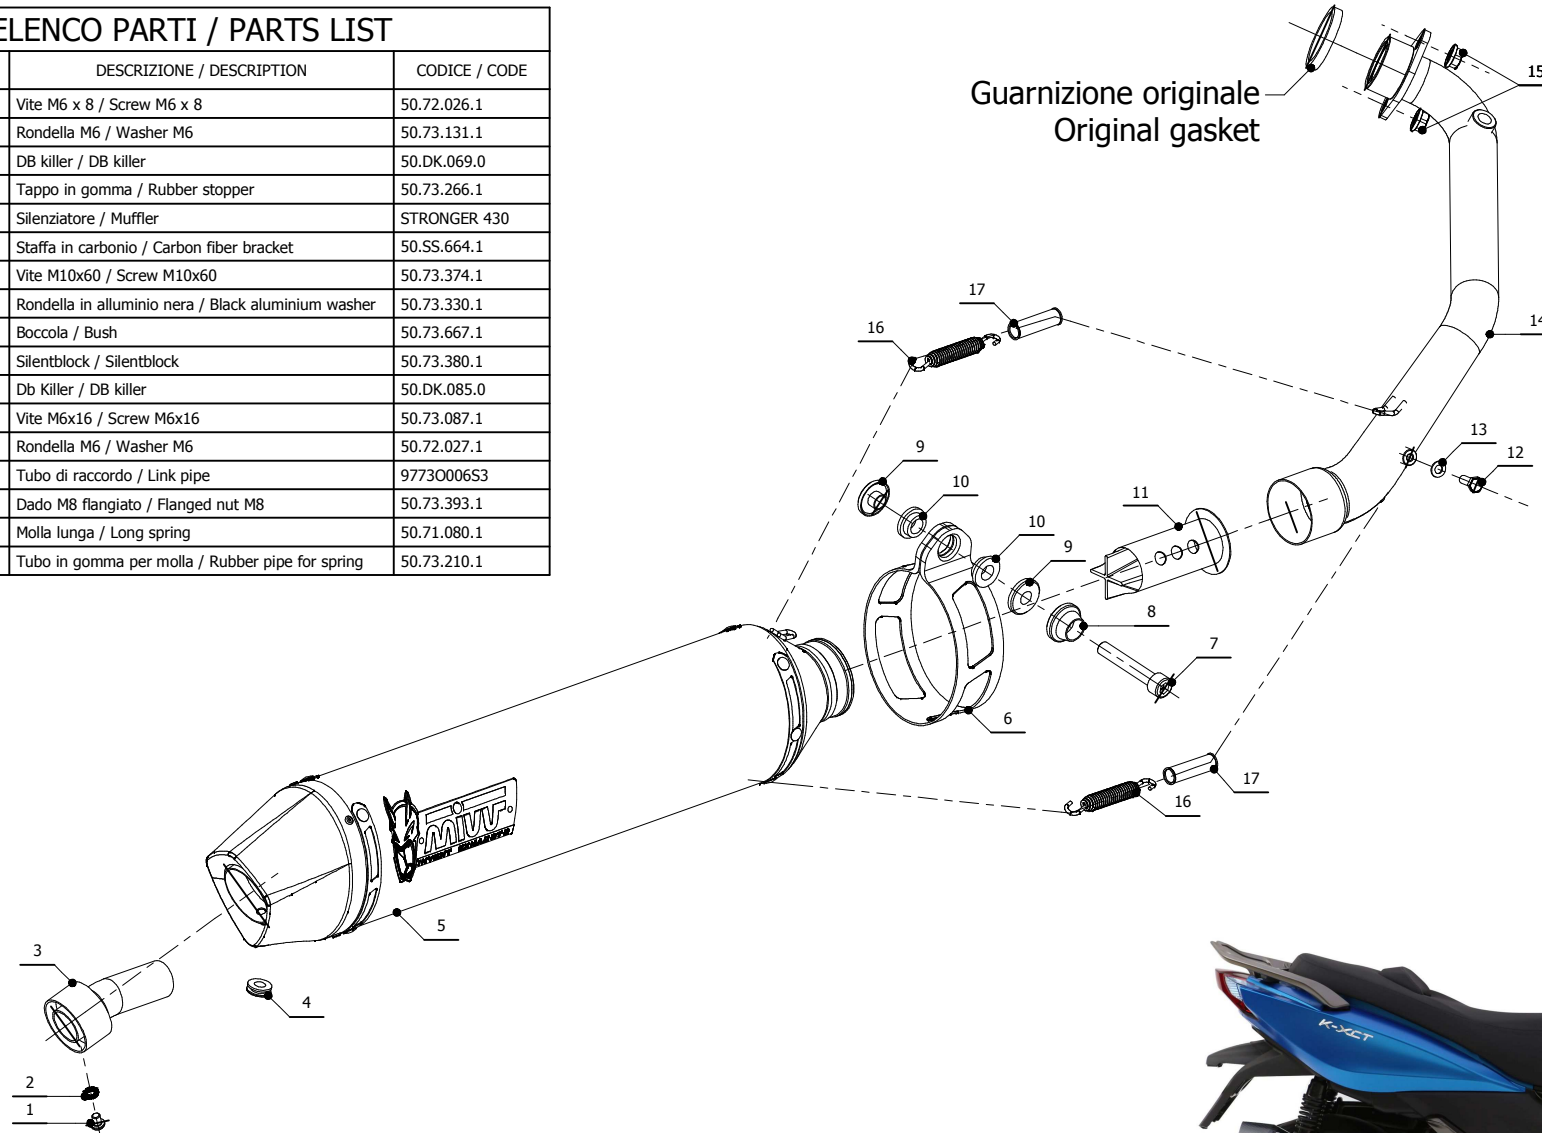

MODEL KYMCO K-XCT 300

YEAR 2012 -->

LINE SPORT

MUFFLER STRONGER

SCHEMATIC

ELENCO PARTI / PARTS LIST

#	QTÀ / QTY	DESCRIZIONE / DESCRIPTION	CODICE / CODE
1	1	Vite M6 x 8 / Screw M6 x 8	50.72.026.1
2	1	Rondella M6 / Washer M6	50.73.131.1
3	1	DB killer / DB killer	50.DK.069.0
4	1	Tappo in gomma / Rubber stopper	50.73.266.1
5	1	Silenziatore / Muffler	STRONGER 430
6	1	Staffa in carbonio / Carbon fiber bracket	50.SS.664.1
7	1	Vite M10x60 / Screw M10x60	50.73.374.1
8	1	Rondella in alluminio nera / Black aluminium washer	50.73.330.1
9	2	Boccola / Bush	50.73.667.1
10	2	Silentblock / Silentblock	50.73.380.1
11	1	Db Killer / DB killer	50.DK.085.0
12	1	Vite M6x16 / Screw M6x16	50.73.087.1
13	1	Rondella M6 / Washer M6	50.72.027.1
14	1	Tubo di raccordo / Link pipe	9773000653
15	2	Dado M8 flangiato / Flanged nut M8	50.73.393.1
16	2	Molla lunga / Long spring	50.71.080.1
17	2	Tubo in gomma per molla / Rubber pipe for spring	50.73.210.1

APPLICAZIONI / APPLICATIONS

CODICE / CODE	TUBO / PIPE	SILENZIATORE / MUFFLER	FASCETTA / CLAMP	CODICE OMOL. / HOMOL. CODE
O.006.LBSC	INOX / ST. STEEL	STEEL BLACK	CARBONIO / CARBON FIBER	ME041 e9 1309