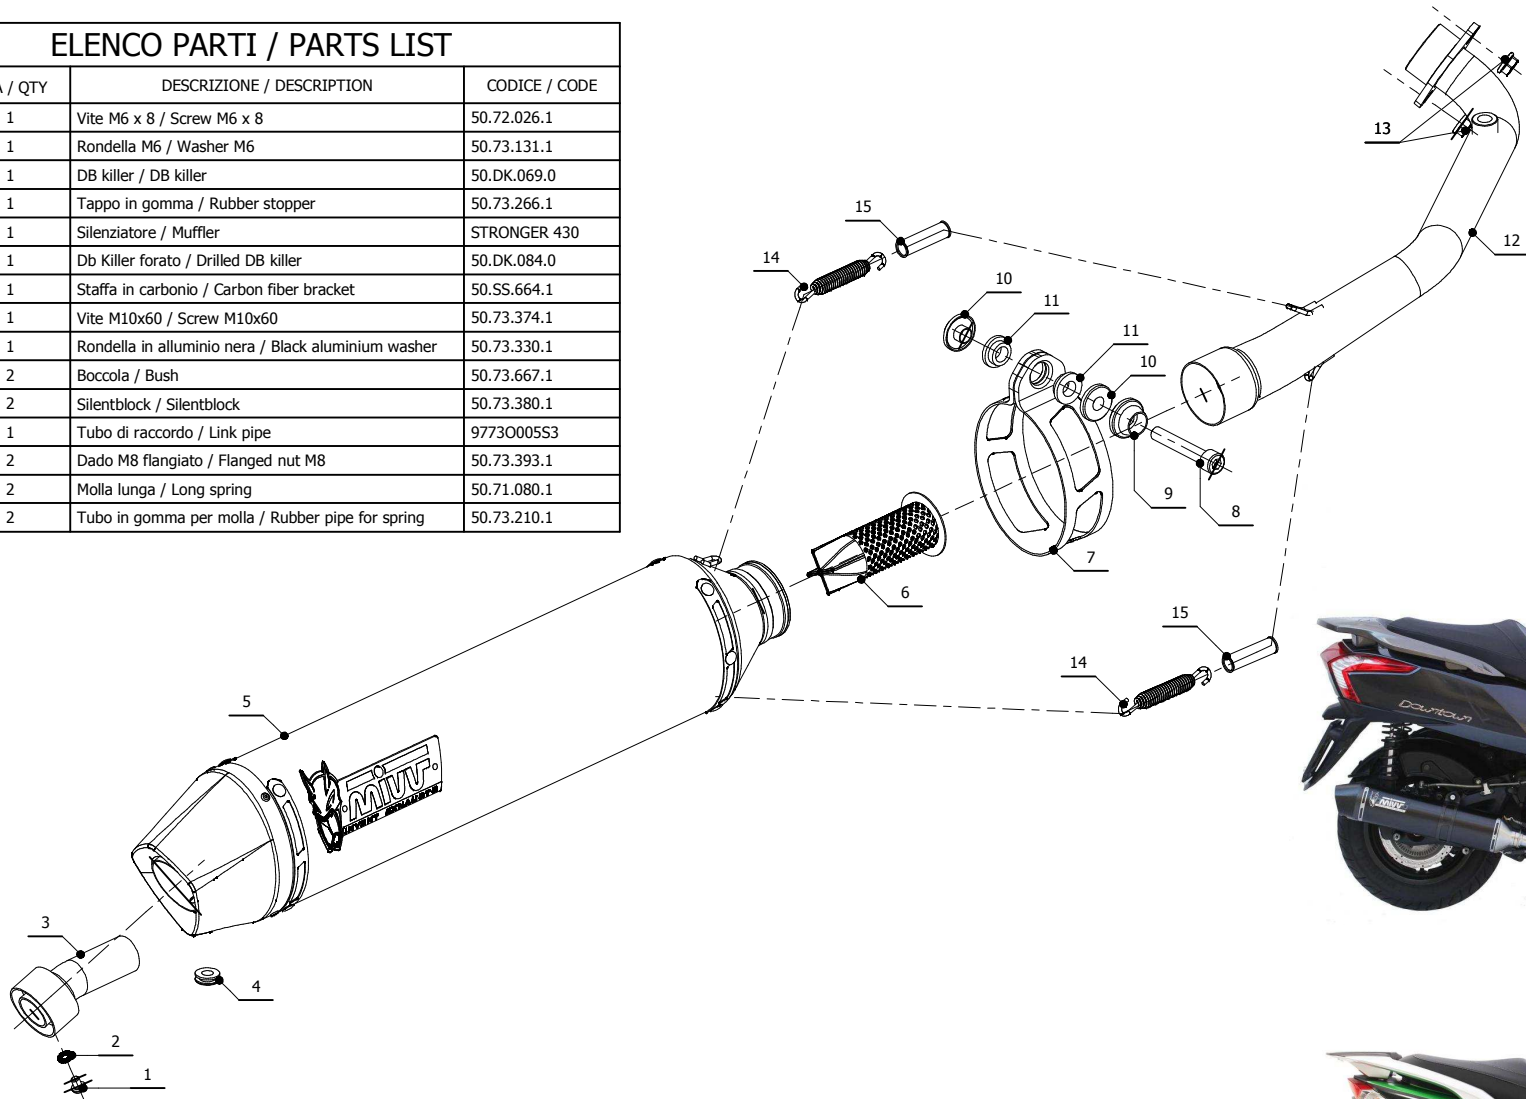

MODEL KYMCO DOWNTOWN 300
KAWASAKI J300
LINE SPORT

YEAR 09-12
2014
MUFFLER STRONGER

SCHEMATIC

ELENCO PARTI / PARTS LIST

#	QTÀ / QTY	DESCRIZIONE / DESCRIPTION	CODICE / CODE
1	1	Vite M6 x 8 / Screw M6 x 8	50.72.026.1
2	1	Rondella M6 / Washer M6	50.73.131.1
3	1	DB killer / DB killer	50.DK.069.0
4	1	Tappo in gomma / Rubber stopper	50.73.266.1
5	1	Silenziatore / Muffler	STRONGER 430
6	1	Db Killer forato / Drilled DB killer	50.DK.084.0
7	1	Staffa in carbonio / Carbon fiber bracket	50.SS.664.1
8	1	Vite M10x60 / Screw M10x60	50.73.374.1
9	1	Rondella in alluminio nera / Black aluminium washer	50.73.330.1
10	2	Boccola / Bush	50.73.667.1
11	2	Silentblock / Silentblock	50.73.380.1
12	1	Tubo di raccordo / Link pipe	9773O005S3
13	2	Dado M8 flangiato / Flanged nut M8	50.73.393.1
14	2	Molla lunga / Long spring	50.71.080.1
15	2	Tubo in gomma per molla / Rubber pipe for spring	50.73.210.1

APPLICAZIONI / APPLICATIONS

CODICE / CODE	TUBO / PIPE	SILENZIATORE / MUFFLER	FASCETTA / CLAMP	CODICE OMOL. / HOMOL. CODE
O.005.LBSC	INOX / ST. STEEL	STEEL BLACK	CARBONIO / CARBON FIBER	ME041 e9 1309