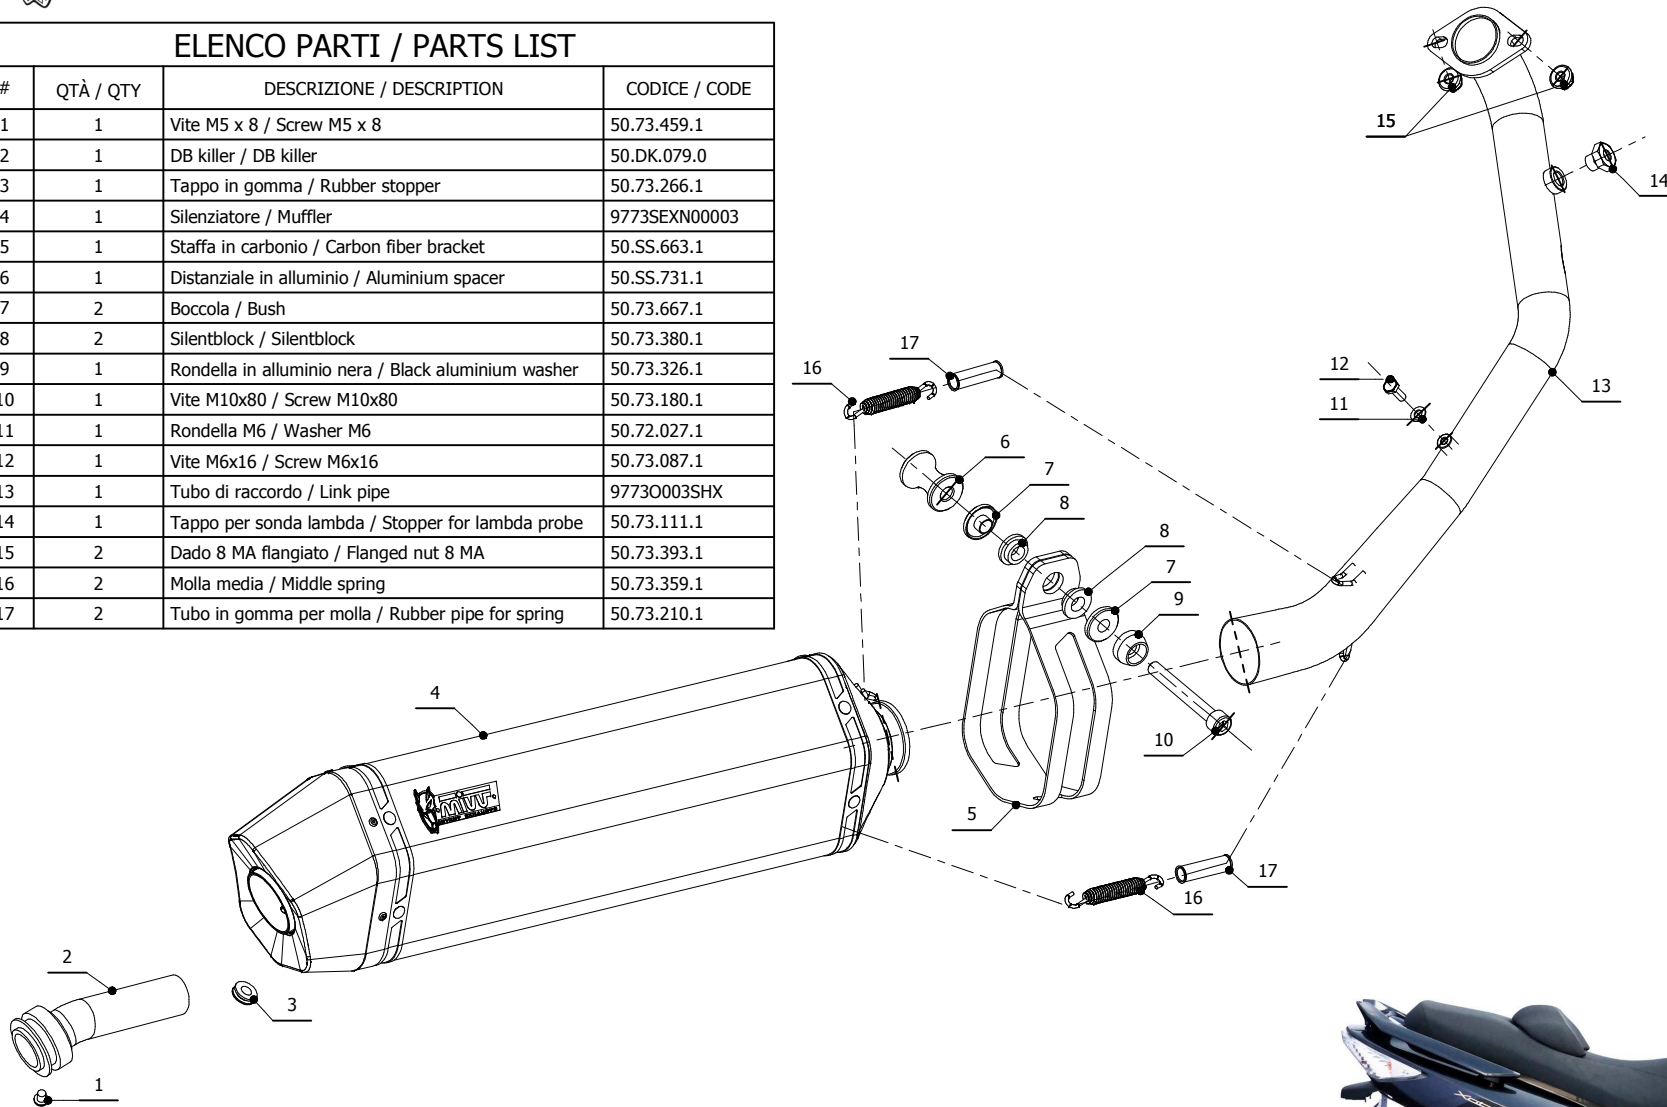

MODEL KYMCO X CITING 500

YEAR 2005-->

LINE SPORT

MUFFLER SPEED EDGE

SCHEMATIC

ELENCO PARTI / PARTS LIST

#	QTÀ / QTY	DESCRIZIONE / DESCRIPTION	CODICE / CODE
1	1	Vite M5 x 8 / Screw M5 x 8	50.73.459.1
2	1	DB killer / DB killer	50.DK.079.0
3	1	Tappo in gomma / Rubber stopper	50.73.266.1
4	1	Silenziatore / Muffler	9773SEXN00003
5	1	Staffa in carbonio / Carbon fiber bracket	50.SS.663.1
6	1	Distanziale in alluminio / Aluminium spacer	50.SS.731.1
7	2	Boccola / Bush	50.73.667.1
8	2	Silentblock / Silentblock	50.73.380.1
9	1	Rondella in alluminio nera / Black aluminium washer	50.73.326.1
10	1	Vite M10x80 / Screw M10x80	50.73.180.1
11	1	Rondella M6 / Washer M6	50.72.027.1
12	1	Vite M6x16 / Screw M6x16	50.73.087.1
13	1	Tubo di raccordo / Link pipe	9773O003SHX
14	1	Tappo per sonda lambda / Stopper for lambda probe	50.73.111.1
15	2	Dado 8 MA flangiato / Flanged nut 8 MA	50.73.393.1
16	2	Molla media / Middle spring	50.73.359.1
17	2	Tubo in gomma per molla / Rubber pipe for spring	50.73.210.1

APPLICAZIONI / APPLICATIONS

CODICE / CODE	TUBO / PIPE	SILENZIATORE / MUFFLER	FASCETTA / CLAMP	CODICE OMOL. / HOMOL. CODE
O.003.LHB	INOX / ST. STEEL	STEEL BLACK	CARBONIO / CARBON FIBER	ME041 e9 1309