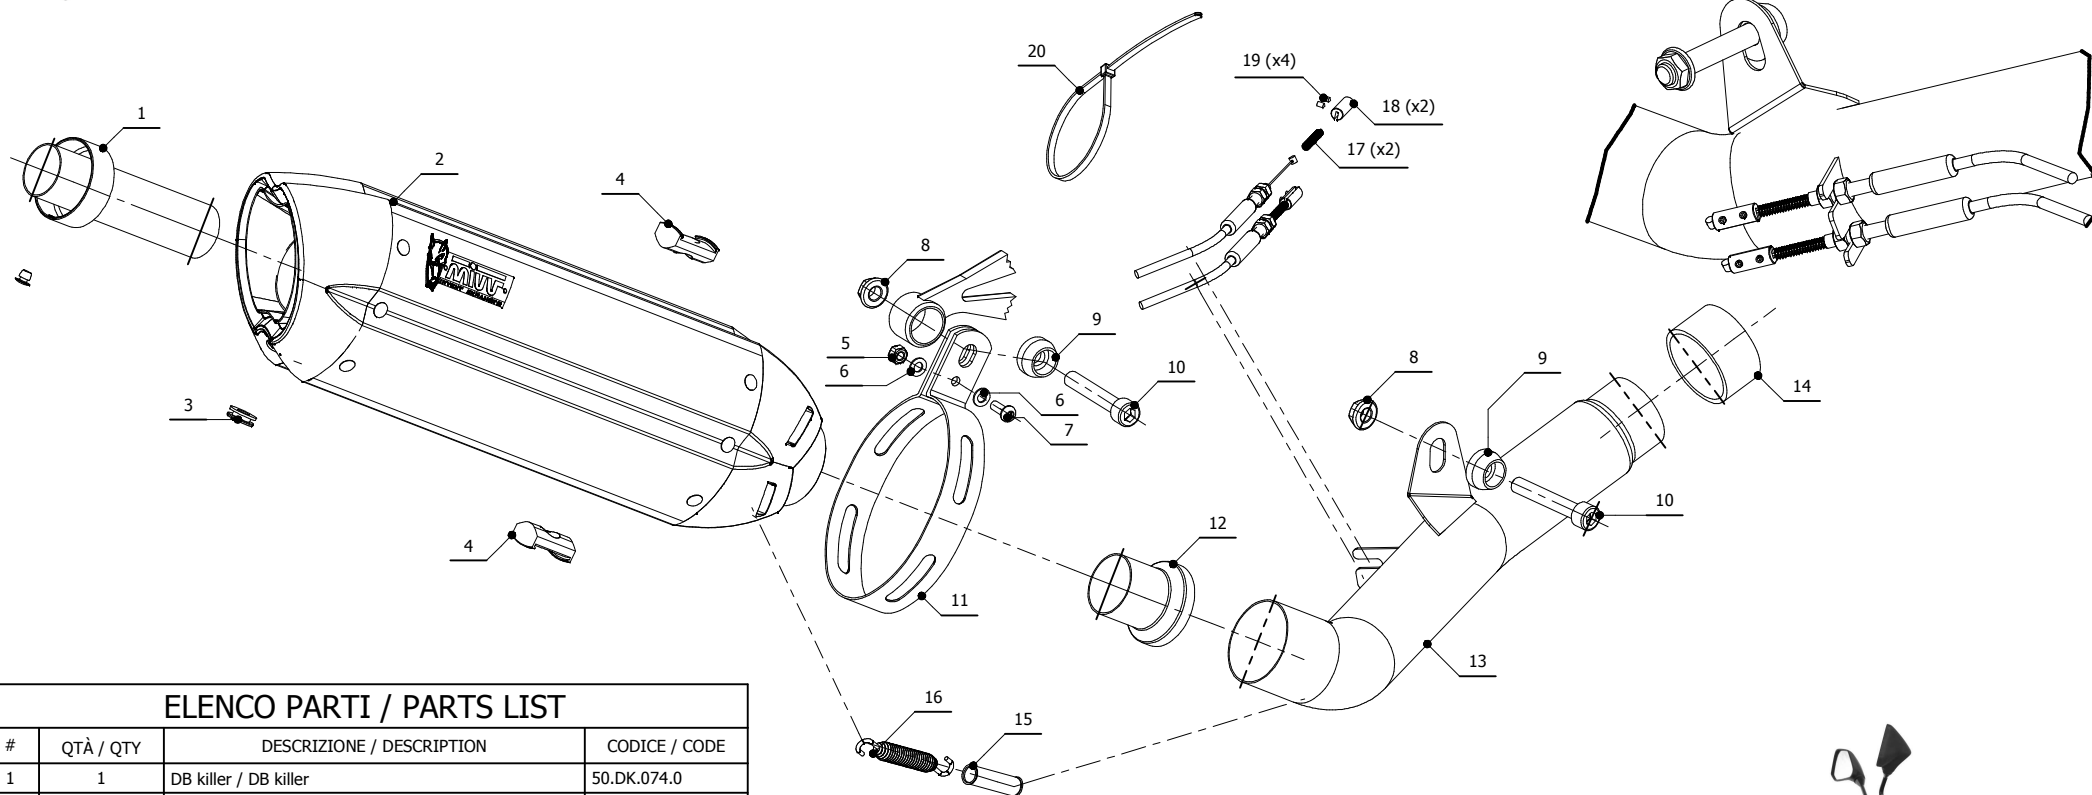

**MODEL** KAWASAKI Z800

**YEAR** 2013 -->

**LINE** SPORT

**MUFFLER** SUONO

**SCHEMATIC**

**ELENCO PARTI / PARTS LIST**

#	QTÀ / QTY	DESCRIZIONE / DESCRIPTION	CODICE / CODE
1	1	DB killer / DB killer	50.DK.074.0
2	1	Silenziatore / Muffler	SUONO 320
3	1	Tappo in gomma / Rubber stopper	50.73.266.1
4	2	Tassello grande / Rubber big block	50.73.203.1
5	1	Dado M6 / Nut M6	50.73.146.1
6	2	Rondella M6 / Washer M6	50.72.027.1
7	1	Vite M6 x 16 / Screw M6 x 16	50.73.175.1
8	2	Dado 10 MA flangiato / Flanged nut 10 MA	50.73.332.1
9	2	Rondella in alluminio nera / Black aluminium washer	50.73.326.1
10	2	Vite M10x60 / Screw M10x60	50.73.135.1
11	1	Staffa in carbonio / Carbon fiber bracket	50.SS.256.1.1
12	1	DB killer / DB killer	50.DK.065.0
13	1	Tubo di raccordo / Link pipe	9773K032S2
14	1	Guarnizione in grafite / Graphite bush	50.72.49.55.29
15	1	Tubo in gomma per molla / Rubber pipe for spring	50.73.210.1
16	1	Molla media / Middle spring	50.73.359.1
17	2	Molla / Spring	50.73.142.1
18	2	Morsetti in alluminio / Aluminium clamps	50.73.138.1
19	4	Grani M3 / Grub screws M3	50.73.140.1
20	1	Fascetta in nylon / Nylon clamp	50.73.361.1

**APPLICAZIONI / APPLICATIONS**

CODICE / CODE	TUBO / PIPE	SILENZIATORE / MUFFLER	FASCETTA / CLAMP	CODICE OMOL. / HOMOL. CODE
K.032.L7	INOX / ST. STEEL	INOX (COPPE CARBONIO) / ST. STEEL (CARBON CAPS)	CARBONIO / CARBON FIBER	ME008 e9 1176
K.032.L9	INOX / ST. STEEL	STEEL BLACK	CARBONIO / CARBON FIBER	ME008 e9 1176