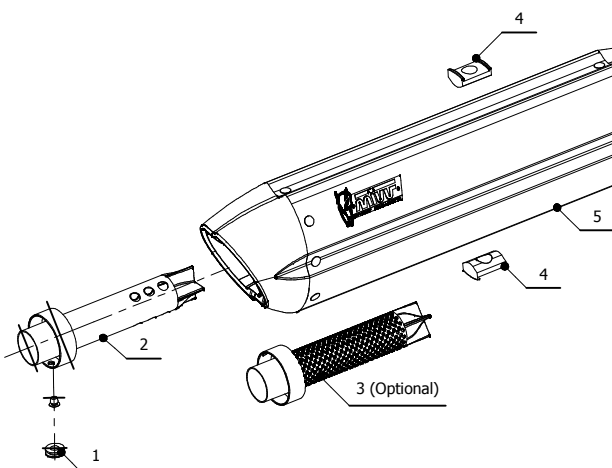

MODEL KAWASAKI ER-6f / ER-6n

YEAR 2012 -->

LINE SPORT

MUFFLER SUONO

SCHEMATIC

ELENCO PARTI / PARTS LIST

#	QTÀ / QTY	DESCRIZIONE / DESCRIPTION	CODICE / CODE
1	1	Tappo in gomma / Rubber stopper	50.73.266.1
2	1	DB killer / DB killer	50.DK.070.0
3	1	Db Killer forato / Drilled DB killer	50.DK.071.0
4	2	Tassello grande / Rubber big block	50.73.203.1
5	1	Silenziatore / Muffler	SUONO 380
6	1	Staffa in carbonio / Carbon fiber bracket	50.SS.200.1
7	1	Rondella in gomma / Rubber washer	50.73.227.1
8	1	Distanziale in alluminio / Aluminium spacer	50.SS.061.1
9	7	Dado 8 MA flangiato / Flanged nut 8 MA	50.73.393.1
10	1	Staffa / Bracket	50.SS.695.0
11	3	Rondella in alluminio nera / Black aluminium washer	50.73.221.1
12	3	Vite M8x40 / Screw M8x40	50.73.075.1
13	1	DB killer / DB killer	50.DK.065.0
14	1	Tappo per sonda lambda / Stopper for lambda probe	50.73.198.1
15	1	Tubo di raccordo 2-1 / Link pipe 2-1	9773K029S7C
16	1	Tubo di raccordo / Link pipe	9773K029S7A
17	1	Tubo di raccordo / Link pipe	9773K029S7B
18	2	Flangia / Flange	50.73.368.1
19	2	Boccola / Bush	50.73.367.1
20	7	Molla media / Middle spring	50.73.359.1
21	7	Tubo in gomma per molla / Rubber pipe for spring	50.73.210.1

APPLICAZIONI / APPLICATIONS

CODICE / CODE	TUBO / PIPE	SILENZIATORE / MUFFLER	FASCETTA / CLAMP	CODICE OMOL. / HOMOL. COD
K.029.L7	INOX / ST. STEEL	INOX (COPPE CARBONIO) / ST. STEEL (CARBON CAPS)	CARBONIO / CARBON FIBER	ME046 e9 1352
K.029.L9	INOX / ST. STEEL	INOX NERO (COPPE CARBONIO) / STEEL BLACK (CARBON CAPS)	CARBONIO / CARBON FIBER	ME046 e9 1352