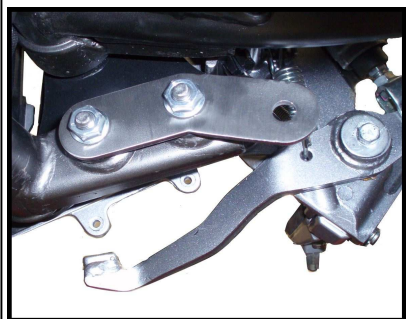

MODEL KAWASAKI ER-6f / ER-6n

YEAR 2012 -->

LINE SPORT

MUFFLER SUONO

SCHEMATIC

ELENCO PARTI / PARTS LIST

#	QTÀ / QTY	DESCRIZIONE / DESCRIPTION	CODICE / CODE
1	1	Tappo in gomma / Rubber stopper	50.73.266.1
2	1	DB killer / DB killer	50.DK.070.0
3	1	Db Killer forato / Drilled DB killer	50.DK.071.0
4	2	Tassello grande / Rubber big block	50.73.203.1
5	1	Silenziatore / Muffler	SUONO 380
6	1	Staffa in carbonio / Carbon fiber bracket	50.SS.200.1
7	1	Rondella in gomma / Rubber washer	50.73.227.1
8	1	Distanziale in alluminio / Aluminium spacer	50.SS.061.1
9	7	Dado 8 MA flangiato / Flanged nut 8 MA	50.73.393.1
10	1	Staffa / Bracket	50.SS.695.0
11	3	Rondella in alluminio nera / Black aluminium washer	50.73.221.1
12	3	Vite M8x40 / Screw M8x40	50.73.075.1
13	1	DB killer / DB killer	50.DK.065.0
14	1	Tappo per sonda lambda / Stopper for lambda probe	50.73.198.1
15	1	Tubo di raccordo 2-1 / Link pipe 2-1	9773K029S7C
16	1	Tubo di raccordo / Link pipe	9773K029S7A
17	1	Tubo di raccordo / Link pipe	9773K029S7B
18	2	Flangia / Flange	50.73.368.1
19	2	Boccola / Bush	50.73.367.1
20	7	Molla media / Middle spring	50.73.359.1
21	7	Tubo in gomma per molla / Rubber pipe for spring	50.73.210.1

APPLICAZIONI / APPLICATIONS

CODICE / CODE	TUBO / PIPE	SILENZIATORE / MUFFLER	FASCETTA / CLAMP	CODICE OMOL. / HOMOL. COD
K.029.L7	INOX / ST. STEEL	INOX (COPPE CARBONIO) / ST. STEEL (CARBON CAPS)	CARBONIO / CARBON FIBER	ME046 e9 1352
K.029.L9	INOX / ST. STEEL	INOX NERO (COPPE CARBONIO) / STEEL BLACK (CARBON CAPS)	CARBONIO / CARBON FIBER	ME046 e9 1352