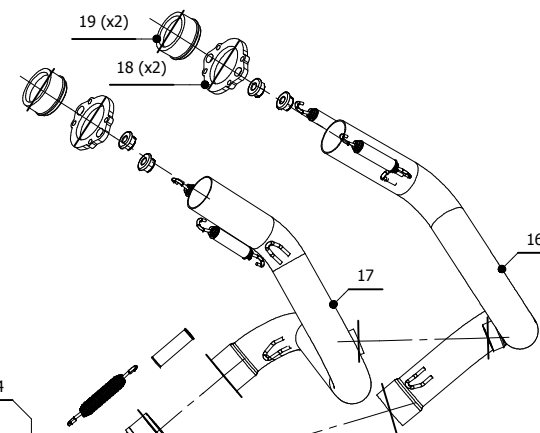

MODEL KAWASAKI ER-6f / ER-6n

YEAR 2012 -->

LINE SPORT

MUFFLER SUONO

SCHEMATIC

ELENCO PARTI / PARTS LIST

#	QTÀ / QTY	DESCRIZIONE / DESCRIPTION	CODICE / CODE
1	1	Tappo in gomma / Rubber stopper	50.73.266.1
2	1	DB killer / DB killer	50.DK.070.0
3	1	Db Killer forato / Drilled DB killer	50.DK.071.0
4	2	Tassello grande / Rubber big block	50.73.203.1
5	1	Silenziatore / Muffler	SUONO 380
6	1	Staffa in carbonio / Carbon fiber bracket	50.SS.200.1
7	1	Rondella in gomma / Rubber washer	50.73.227.1
8	1	Distanziale in alluminio / Aluminium spacer	50.SS.061.1
9	7	Dado 8 MA flangiato / Flanged nut 8 MA	50.73.393.1
10	1	Staffa / Bracket	50.SS.695.0
11	3	Rondella in alluminio nera / Black aluminium washer	50.73.221.1
12	3	Vite M8x40 / Screw M8x40	50.73.075.1
13	1	DB killer / DB killer	50.DK.065.0
14	1	Tappo per sonda lambda / Stopper for lambda probe	50.73.198.1
15	1	Tubo di raccordo 2-1 / Link pipe 2-1	9773K029S7C
16	1	Tubo di raccordo / Link pipe	9773K029S7A
17	1	Tubo di raccordo / Link pipe	9773K029S7B
18	2	Flangia / Flange	50.73.368.1
19	2	Boccola / Bush	50.73.367.1
20	7	Molla media / Middle spring	50.73.359.1
21	7	Tubo in gomma per molla / Rubber pipe for spring	50.73.210.1

APPLICAZIONI / APPLICATIONS

CODICE / CODE	TUBO / PIPE	SILENZIATORE / MUFFLER	FASCETTA / CLAMP	CODICE OMOL. / HOMOL. COD
K.029.L7	INOX / ST. STEEL	INOX (COPPE CARBONIO) / ST. STEEL (CARBON CAPS)	CARBONIO / CARBON FIBER	ME046 e9 1352
K.029.L9	INOX / ST. STEEL	INOX NERO (COPPE CARBONIO) / STEEL BLACK (CARBON CAPS)	CARBONIO / CARBON FIBER	ME046 e9 1352