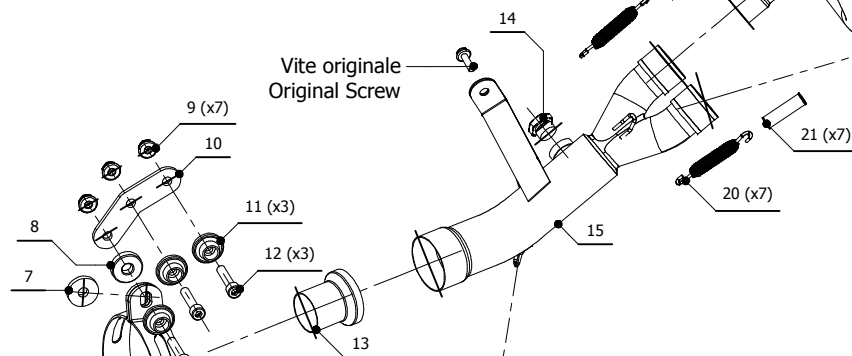

MODEL KAWASAKI ER-6f / ER-6n

YEAR 2012 -->

LINE SPORT

MUFFLER SUONO

SCHEMATIC

ELENCO PARTI / PARTS LIST

#	QTÀ / QTY	DESCRIZIONE / DESCRIPTION	CODICE / CODE
1	1	Tappo in gomma / Rubber stopper	50.73.266.1
2	1	DB killer / DB killer	50.DK.070.0
3	1	Db Killer forato / Drilled DB killer	50.DK.071.0
4	2	Tassello grande / Rubber big block	50.73.203.1
5	1	Silenziatore / Muffler	SUONO 380
6	1	Staffa in carbonio / Carbon fiber bracket	50.SS.200.1
7	1	Rondella in gomma / Rubber washer	50.73.227.1
8	1	Distanziale in alluminio / Aluminium spacer	50.SS.061.1
9	7	Dado 8 MA flangiato / Flanged nut 8 MA	50.73.393.1
10	1	Staffa / Bracket	50.SS.695.0
11	3	Rondella in alluminio nera / Black aluminium washer	50.73.221.1
12	3	Vite M8x40 / Screw M8x40	50.73.075.1
13	1	DB killer / DB killer	50.DK.065.0
14	1	Tappo per sonda lambda / Stopper for lambda probe	50.73.198.1
15	1	Tubo di raccordo 2-1 / Link pipe 2-1	9773K029S7C
16	1	Tubo di raccordo / Link pipe	9773K029S7A
17	1	Tubo di raccordo / Link pipe	9773K029S7B
18	2	Flangia / Flange	50.73.368.1
19	2	Boccola / Bush	50.73.367.1
20	7	Molla media / Middle spring	50.73.359.1
21	7	Tubo in gomma per molla / Rubber pipe for spring	50.73.210.1

APPLICAZIONI / APPLICATIONS

CODICE / CODE	TUBO / PIPE	SILENZIATORE / MUFFLER	FASCETTA / CLAMP	CODICE OMOL. / HOMOL. COD
K.029.L7	INOX / ST. STEEL	INOX (COPPE CARBONIO) / ST. STEEL (CARBON CAPS)	CARBONIO / CARBON FIBER	ME046 e9 1352
K.029.L9	INOX / ST. STEEL	INOX NERO (COPPE CARBONIO) / STEEL BLACK (CARBON CAPS)	CARBONIO / CARBON FIBER	ME046 e9 1352