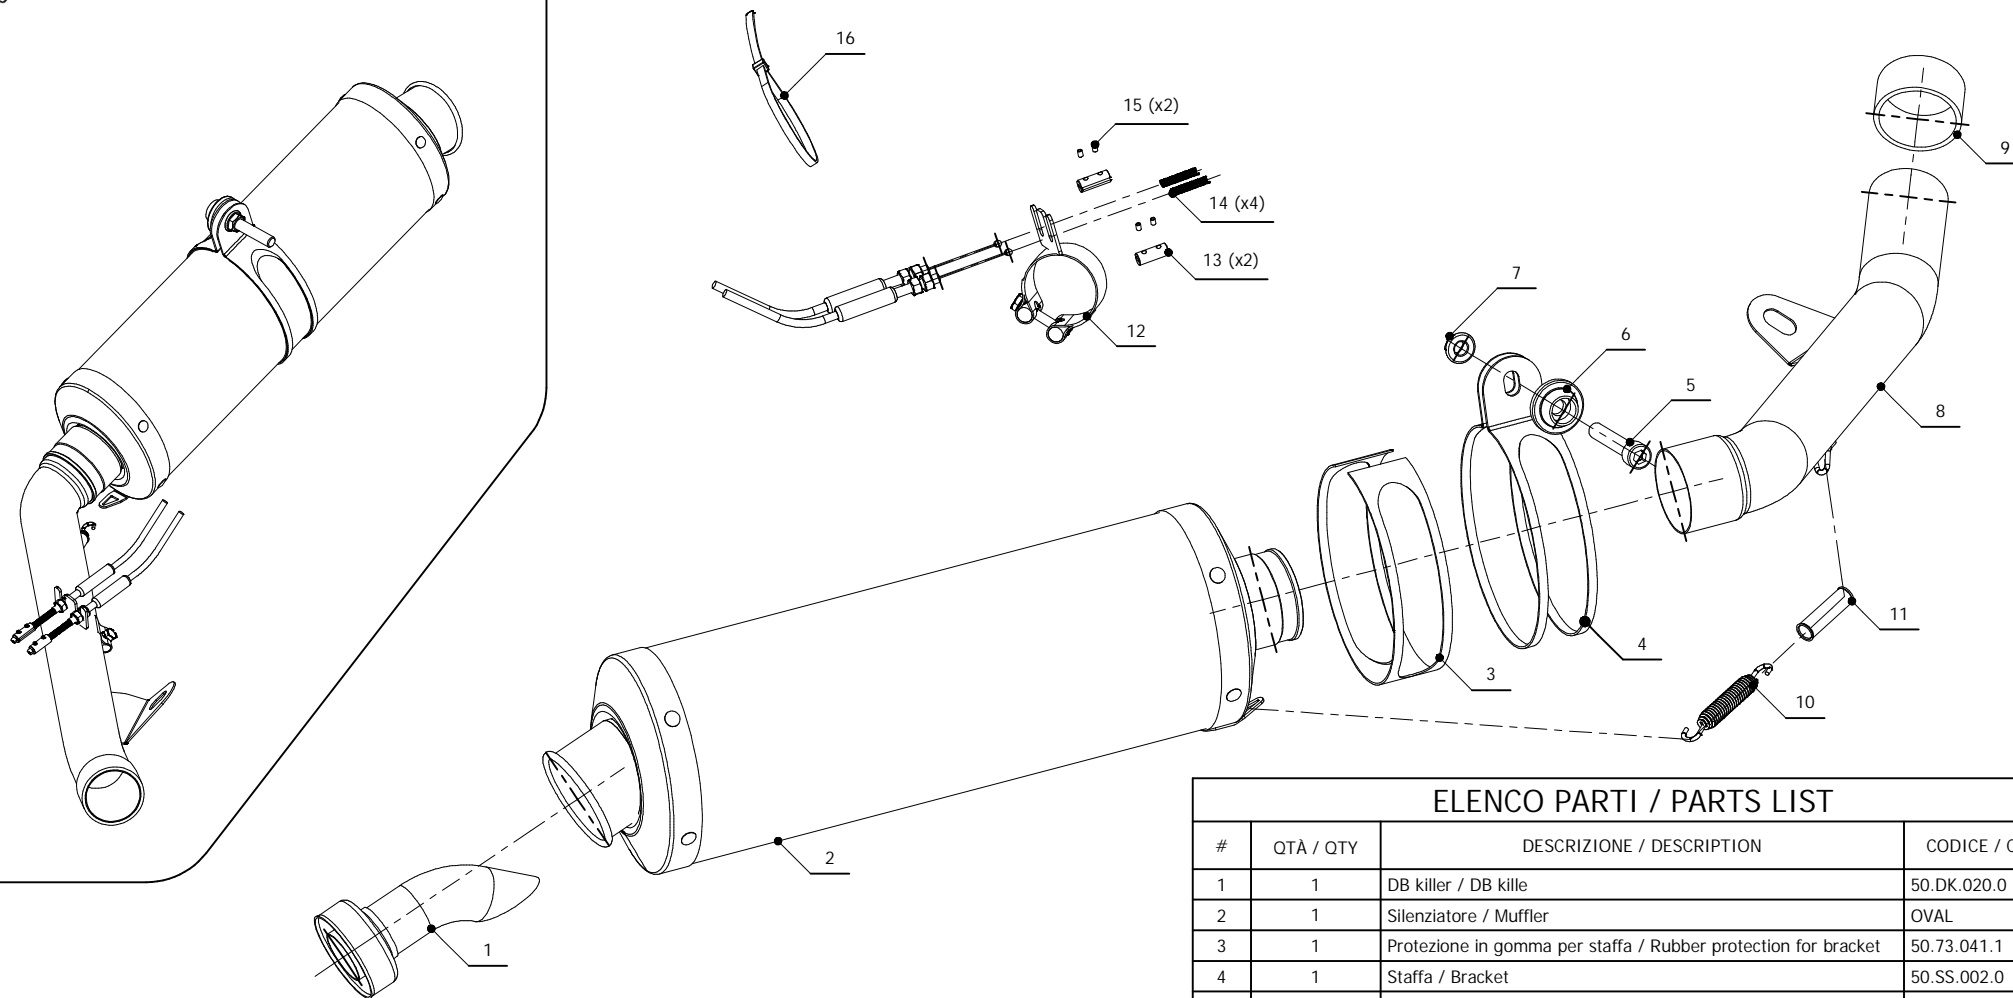

MODEL KAWASAKI Z 750

YEAR 2007-->

LINE SPORT

MUFFLER OVAL

SCHEMATIC

ELENCO PARTI / PARTS LIST

#	QTA / QTY	DESCRIZIONE / DESCRIPTION	CODICE / CODE
1	1	DB killer / DB kille	50.DK.020.0
2	1	Silenziatore / Muffler	OVAL
3	1	Protezione in gomma per staffa / Rubber protection for bracket	50.73.041.1
4	1	Staffa / Bracket	50.SS.002.0
5	1	Vite M10x60 / Screw M10x60	50.73.135.1
6	1	Rondella alluminio / Aluminium washer	50.73.120.1
7	1	Dado 10 MA flangiato / Flanged nut 10 MA	50.73.332.1
8	1	Tubo di raccordo / Link pipe	9773K018S7
9	1	Guarnizione in grafite / Graphite bush	50.72.49.55.29
10	1	Molla / Spring	50.71.080.1
11	1	Tubo in gomma per molla / Rubber pipe for spring	50.73.210.1
12	1	Fascetta passacavi / fairlead clamp	50.SS.139.0
13	2	Morsetti in alluminio / Aluminium clamps	50.73.138.1
14	2	Molla / Spring	50.73.142.1
15	4	Grani M3 / Grub screws M3	50.73.140.1
16	1	Fascetta in nylon / Nylon clamp	50.73.360.1

APPLICAZIONI / APPLICATIONS

CODICE / CODE	TUBO / PIPE	SILENZIATORE / MUFFLER	FASCETTA / CLAMP	CODICE OMOL. / HOMOL. CODE
K.018.LX2	INOX / ST. STEEL	INOX / ST. STEEL	INOX / ST. STEEL	ME008 e9 1176