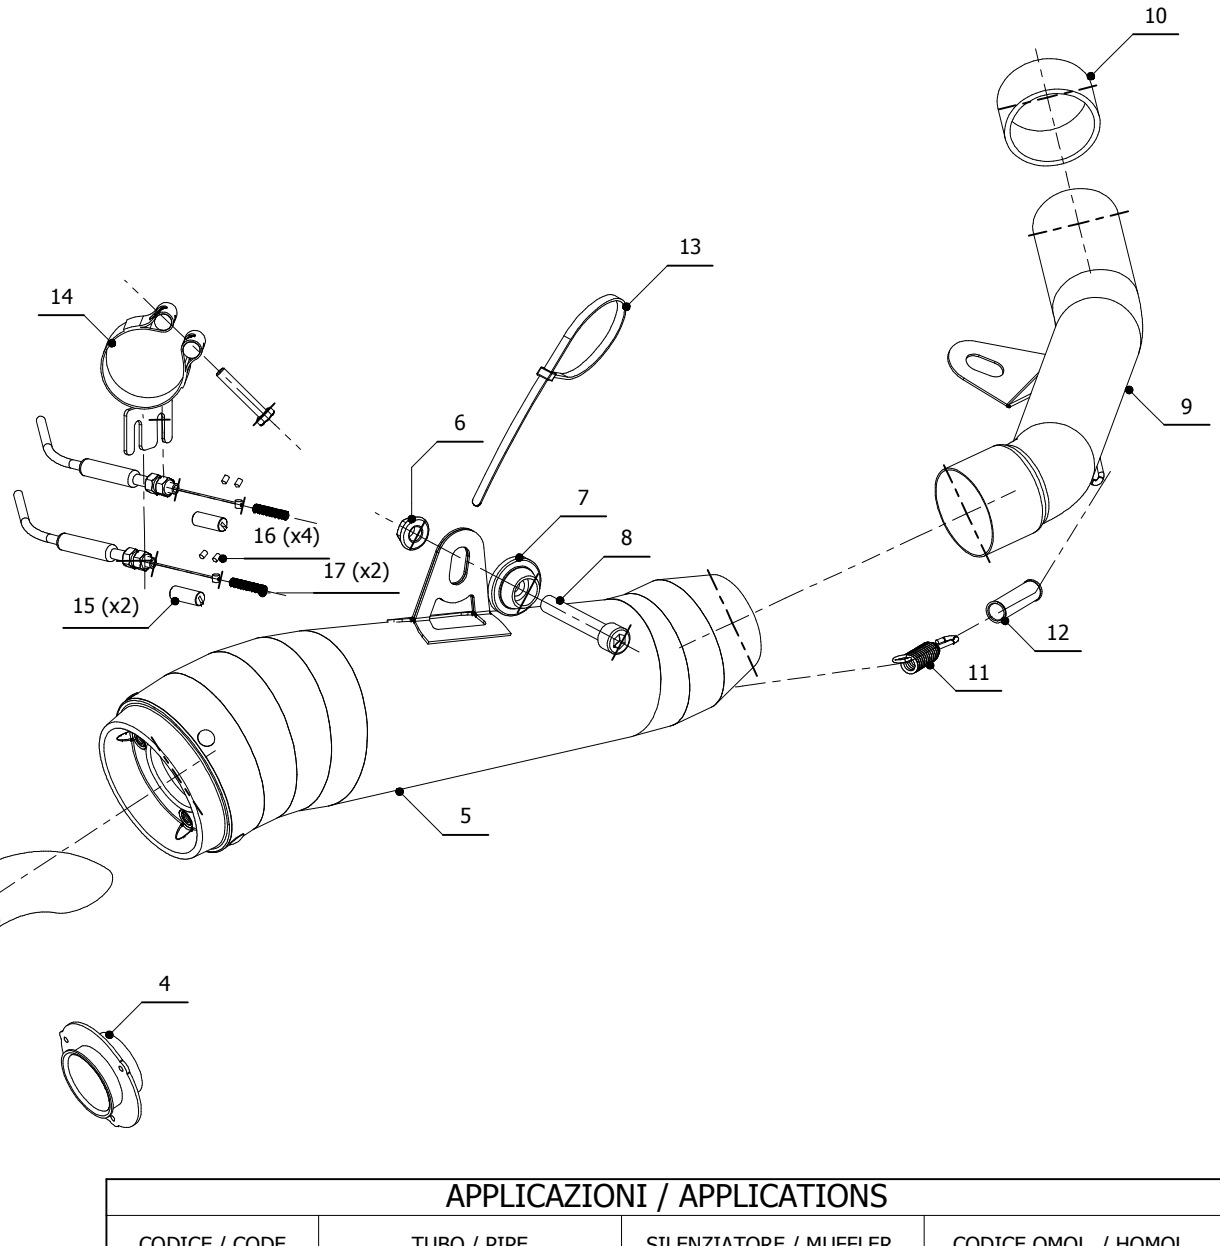

MODEL KAWASAKI Z 750

YEAR 2007 -->

LINE SPORT

MUFFLER GHIBLI

SCHEMATIC

ELENCO PARTI / PARTS LIST

#	QTÀ / QTY	DESCRIZIONE / DESCRIPTION	CODICE / CODE
1	3	Vite M4 x 12 / Screw M4 x 12	50.73.438.1
2	3	Rondella M4 / Washer M4	50.73.440.1
3	1	DB killer / DB killer	50.DK.051.0
4	1	DB killer racing / Racing DB killer	50.DK.052.0
5	1	Silenziatore / Muffler	GHIBLI
6	1	Dado 10 MA flangiato / Flanged nut 10 MA	50.73.332.1
7	1	Rondella alluminio / Aluminium washer	50.73.120.1
8	1	Vite M10x60 / Screw M10x60	50.73.135.1
9	1	Tubo di raccordo / Link pipe	9773K018S2
10	1	Guarnizione in grafite / Graphite bush	50.72.49.55.29
11	1	Molla corta / Short Spring	50.73.123.1
12	1	Tubo in gomma per molla / Rubber pipe for spring	50.73.210.1
13	1	Fascetta in nylon / Nylon clamp	50.73.361.1
14	1	Fascetta passacavi / fairlead clamp	50.SS.139.0
15	2	Morsetti in alluminio / Aluminium clamps	50.73.138.1
16	4	Grani M3 / Grub screws M3	50.73.140.1
17	2	Molla / Spring	50.73.142.1

APPLICAZIONI / APPLICATIONS

CODICE / CODE	TUBO / PIPE	SILENZIATORE / MUFFLER	CODICE OMOL. / HOMOL.
K.018.LGX	INOX / ST. STEEL	INOX / ST. STEEL	ME008 e9 1176