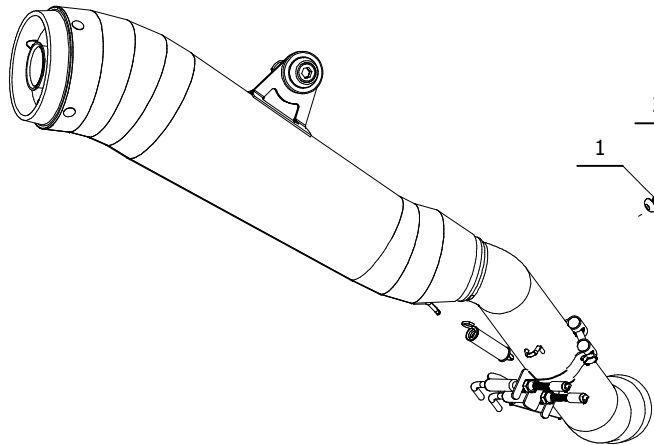

MODEL KAWASAKI Z 750

YEAR 2007 -->

LINE SPORT

MUFFLER GHIBLI

SCHEMATIC

ELENCO PARTI / PARTS LIST

#	QTÀ / QTY	DESCRIZIONE / DESCRIPTION	CODICE / CODE
1	3	Vite M4 x 12 / Screw M4 x 12	50.73.438.1
2	3	Rondella M4 / Washer M4	50.73.440.1
3	1	DB killer / DB killer	50.DK.051.0
4	1	DB killer racing / Racing DB killer	50.DK.052.0
5	1	Silenziatore / Muffler	GHIBLI
6	1	Dado 10 MA flangiato / Flanged nut 10 MA	50.73.332.1
7	1	Rondella alluminio / Aluminium washer	50.73.120.1
8	1	Vite M10x60 / Screw M10x60	50.73.135.1
9	1	Tubo di raccordo / Link pipe	9773K018S2
10	1	Guarnizione in grafite / Graphite bush	50.72.49.55.29
11	1	Molla corta / Short Spring	50.73.123.1
12	1	Tubo in gomma per molla / Rubber pipe for spring	50.73.210.1
13	1	Fascetta in nylon / Nylon clamp	50.73.361.1
14	1	Fascetta passacavi / fairlead clamp	50.SS.139.0
15	2	Morsetti in alluminio / Aluminium clamps	50.73.138.1
16	4	Grani M3 / Grub screws M3	50.73.140.1
17	2	Molla / Spring	50.73.142.1

APPLICAZIONI / APPLICATIONS

CODICE / CODE	TUBO / PIPE	SILENZIATORE / MUFFLER	CODICE OMOL. / HOMOL.
K.018.LGX	INOX / ST. STEEL	INOX / ST. STEEL	ME008 e9 1176