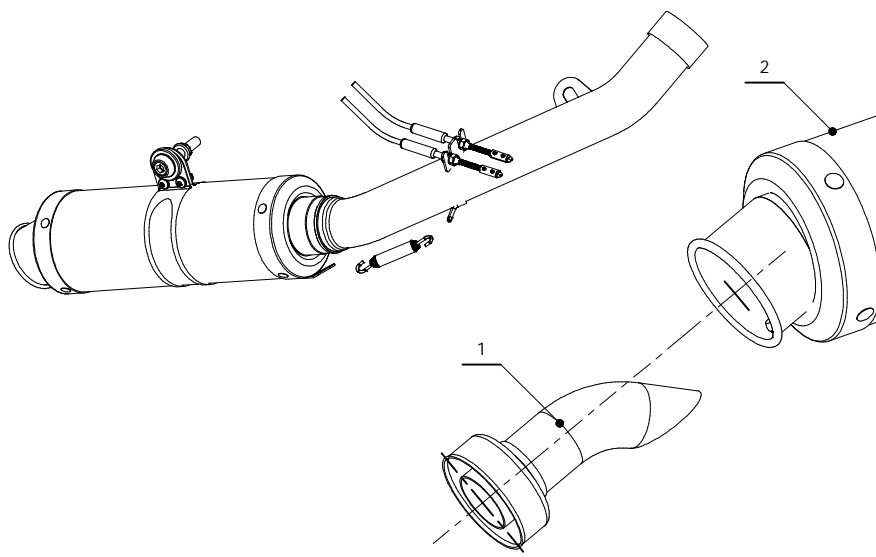

MODEL KAWASAKI Z 750

YEAR 2007 -->

LINE SPORT

MUFFLER GP

SCHEMATIC

ELENCO PARTI / PARTS LIST

#	QTA / QTY	DESCRIZIONE / DESCRIPTION	CODICE / CODE
1	1	DB killer / DB killer	50.DK.020.0
2	1	Silenziatore / Muffler	GP
3	1	Protezione in gomma per staffa / Rubber protection for bracket	50.73.077.1
4	1	Staffa / Bracket	50.SS.241.1
5	2	Dado M6 / Nut M6	50.73.146.1
6	4	Rondella M6 / Washer M6	50.72.027.1
7	2	Vite M6 x 12 / Screw M6 x 12	50.72.024.1
8	1	Vite M10x60 / Screw M10x60	50.73.135.1
9	1	Rondella alluminio / Aluminium washer	50.73.120.1
10	1	Dado 10 MA flangiato / Flanged nut 10 MA	50.73.332.1
11	1	Tubo di raccordo / Link pipe	9773K018S7
12	1	Guarnizione in grafite / Graphite bush	50.72.49.55.29
13	1	Fascetta passacavi / fairlead clamp	50.SS.139.0
14	2	Morsetti in alluminio / Aluminium clamps	50.73.138.1
15	4	Grani M3 / Grub screws M3	50.73.140.1
16	2	Molla / Spring	50.73.142.1
17	1	Fascetta in nylon / Nylon clamp	50.73.360.1
18	1	Molla / Spring	50.71.080.1
19	1	Tubo in gomma per molla / Rubber pipe for spring	50.73.210.1

APPLICAZIONI / APPLICATIONS

CODICE / CODE	TUBO / PIPE	SILENZIATORE / MUFFLER	FASCETTA / CLAMP	CODICE OMOL. / HOMOL. CODE
K.018.L2S	INOX / ST. STEEL	CARBONIO / CARBON FIBER	INOX / ST. STEEL	ME008 e9 1176
K.018.L6S	INOX / ST. STEEL	TITANIO / TITANIUM	INOX / ST. STEEL	ME008 e9 1176