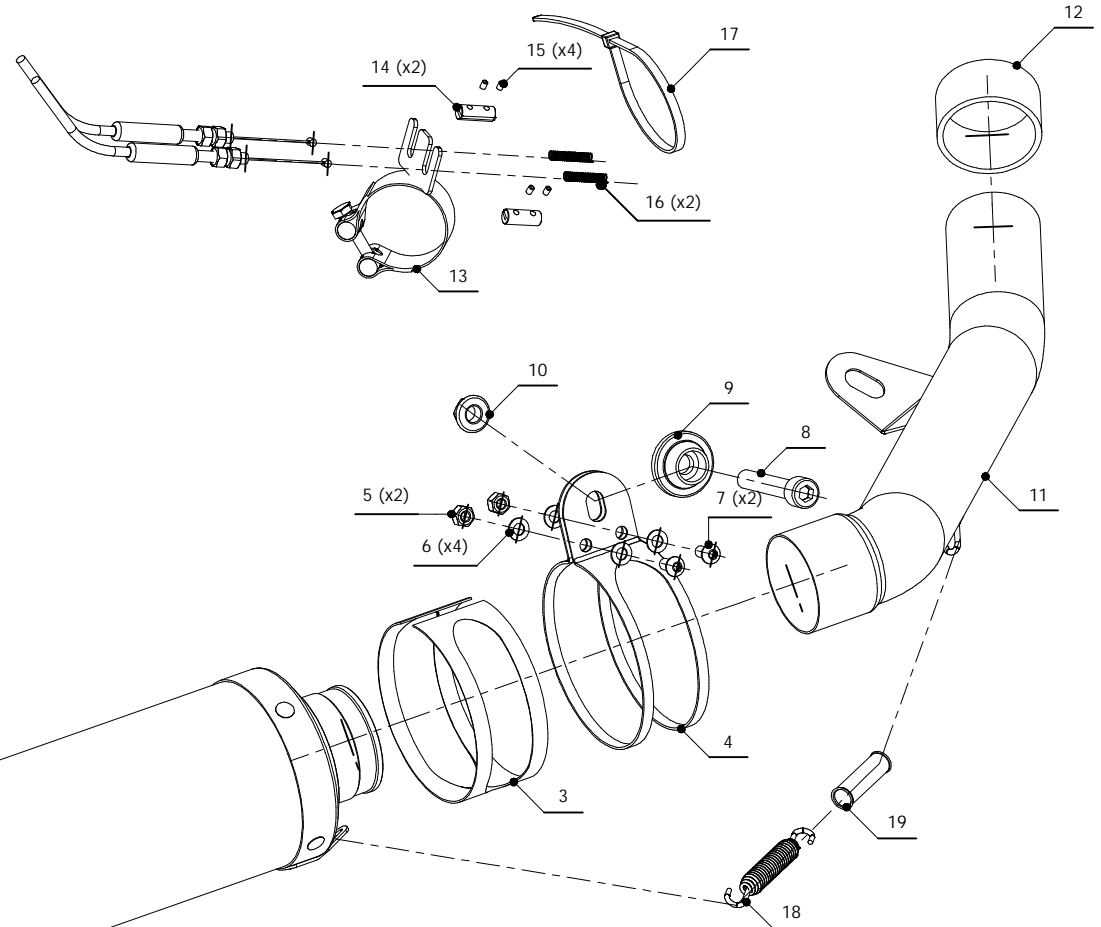

MODEL KAWASAKI Z 750

YEAR 2007 -->

LINE SPORT

MUFFLER GP

SCHEMATIC

ELENCO PARTI / PARTS LIST

#	QTA / QTY	DESCRIZIONE / DESCRIPTION	CODICE / CODE
1	1	DB killer / DB killer	50.DK.020.0
2	1	Silenziatore / Muffler	GP
3	1	Protezione in gomma per staffa / Rubber protection for bracket	50.73.077.1
4	1	Staffa / Bracket	50.SS.241.1
5	2	Dado M6 / Nut M6	50.73.146.1
6	4	Rondella M6 / Washer M6	50.72.027.1
7	2	Vite M6 x 12 / Screw M6 x 12	50.72.024.1
8	1	Vite M10x60 / Screw M10x60	50.73.135.1
9	1	Rondella alluminio / Aluminium washer	50.73.120.1
10	1	Dado 10 MA flangiato / Flanged nut 10 MA	50.73.332.1
11	1	Tubo di raccordo / Link pipe	9773K018S7
12	1	Guarnizione in grafite / Graphite bush	50.72.49.55.29
13	1	Fascetta passacavi / fairlead clamp	50.SS.139.0
14	2	Morsetti in alluminio / Aluminium clamps	50.73.138.1
15	4	Grani M3 / Grub screws M3	50.73.140.1
16	2	Molla / Spring	50.73.142.1
17	1	Fascetta in nylon / Nylon clamp	50.73.360.1
18	1	Molla / Spring	50.71.080.1
19	1	Tubo in gomma per molla / Rubber pipe for spring	50.73.210.1

APPLICAZIONI / APPLICATIONS

CODICE / CODE	TUBO / PIPE	SILENZIATORE / MUFFLER	FASCETTA / CLAMP	CODICE OMOL. / HOMOL. CODE
K.018.L2S	INOX / ST. STEEL	CARBONIO / CARBON FIBER	INOX / ST. STEEL	ME008 e9 1176
K.018.L6S	INOX / ST. STEEL	TITANIO / TITANIUM	INOX / ST. STEEL	ME008 e9 1176