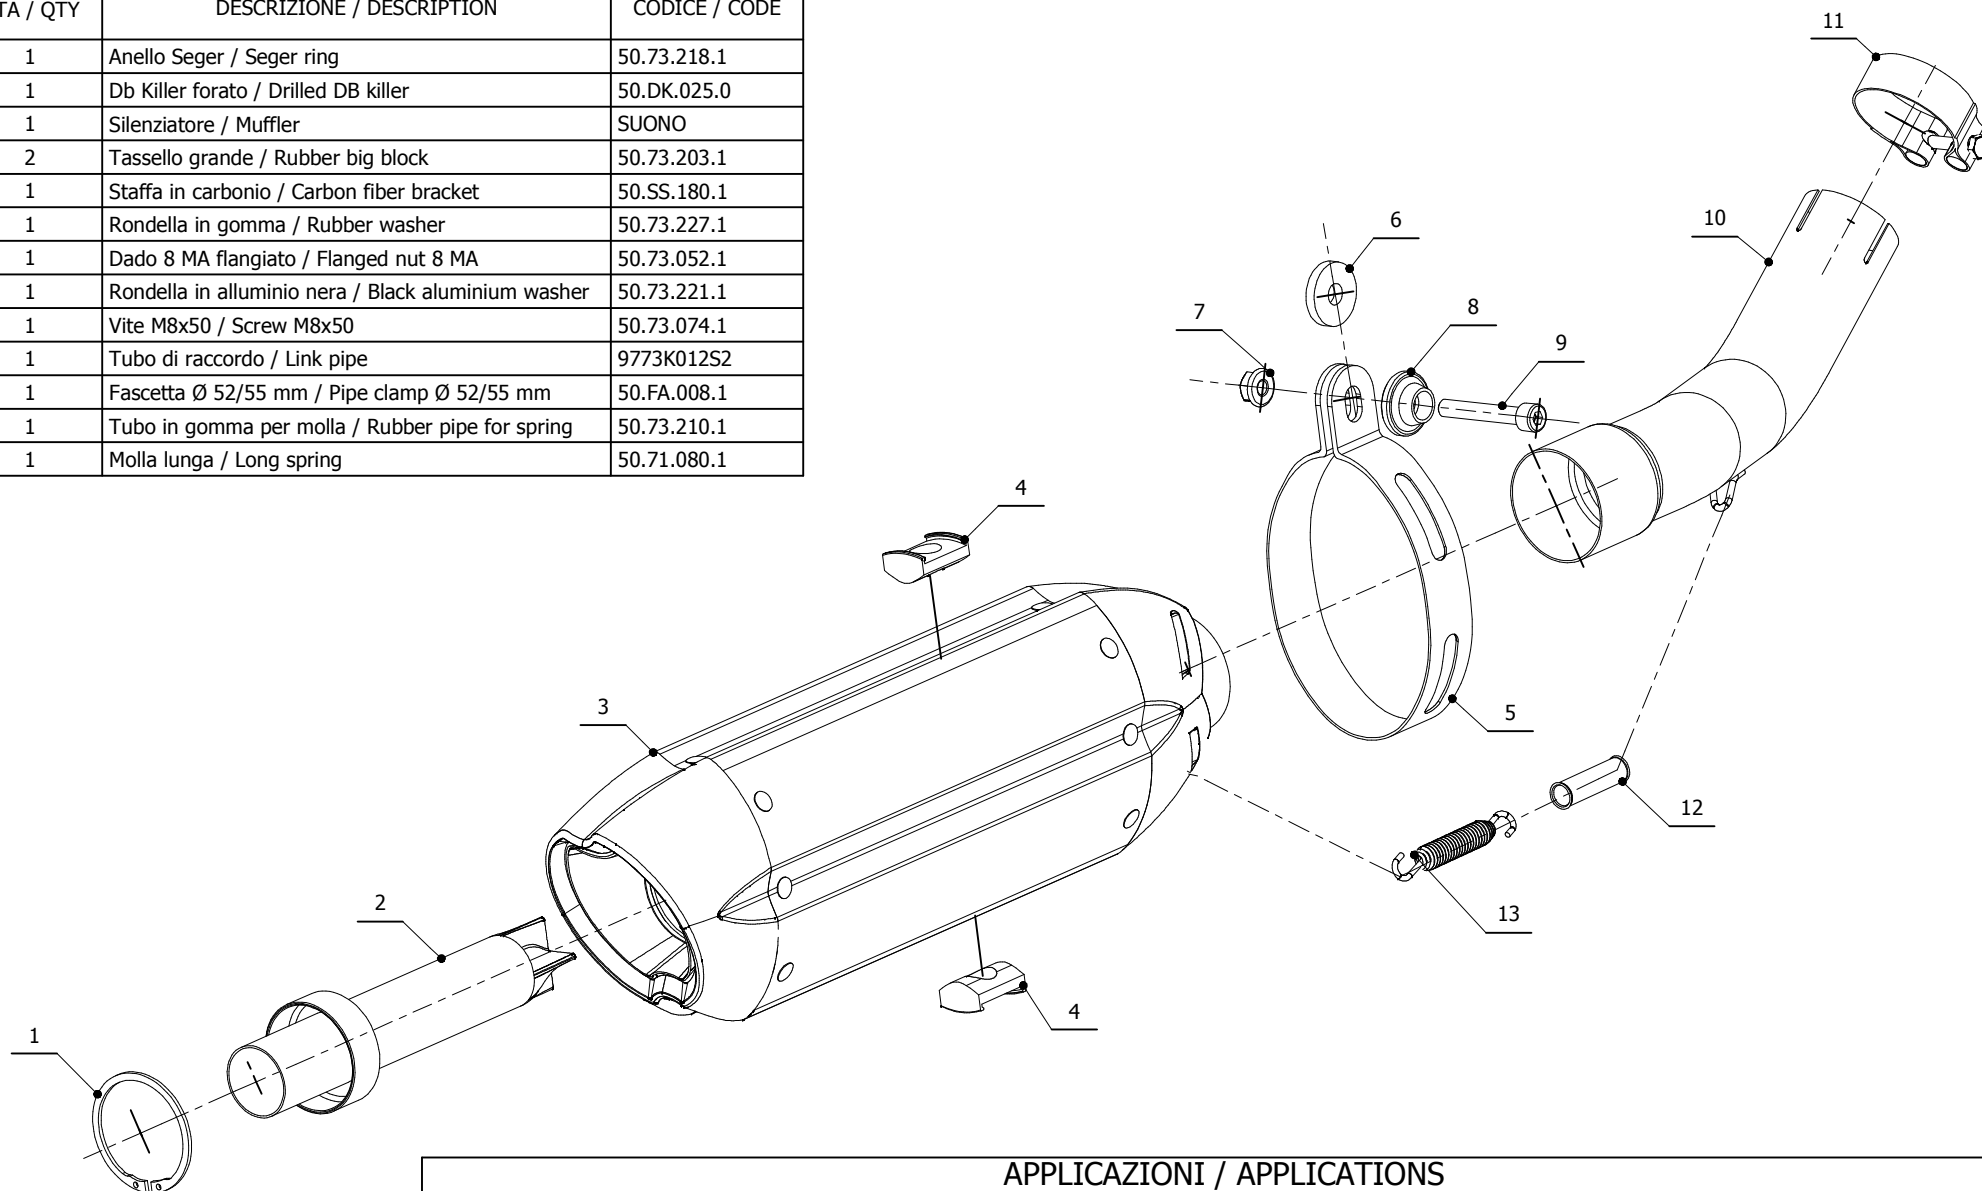

MODEL KAWASAKI ZX-10 R

YEAR 2004-2005

LINE SPORT

MUFFLER SUONO

SCHEMATIC

ELENCO PARTI / PARTS LIST

#	QTÀ / QTY	DESCRIZIONE / DESCRIPTION	CODICE / CODE
1	1	Anello Seger / Seger ring	50.73.218.1
2	1	Db Killer forato / Drilled DB killer	50.DK.025.0
3	1	Silenziatore / Muffler	SUONO
4	2	Tassello grande / Rubber big block	50.73.203.1
5	1	Staffa in carbonio / Carbon fiber bracket	50.SS.180.1
6	1	Rondella in gomma / Rubber washer	50.73.227.1
7	1	Dado 8 MA flangiato / Flanged nut 8 MA	50.73.052.1
8	1	Rondella in alluminio nera / Black aluminium washer	50.73.221.1
9	1	Vite M8x50 / Screw M8x50	50.73.074.1
10	1	Tubo di raccordo / Link pipe	9773K012S2
11	1	Fascetta Ø 52/55 mm / Pipe clamp Ø 52/55 mm	50.FA.008.1
12	1	Tubo in gomma per molla / Rubber pipe for spring	50.73.210.1
13	1	Molla lunga / Long spring	50.71.080.1

APPLICAZIONI / APPLICATIONS

CODICE / CODE	TUBO / PIPE	SILENZIATORE / MUFFLER	FASCETTA / CLAMP	CODICE OMOL. / HOMOL. CODE
K.012.L7	INOX / ST. STEEL	INOX (COPPE CARBONIO) / ST. STEEL (CARBON CAPS)	CARBONIO / CARBON FIBER	ME008 e9 1176