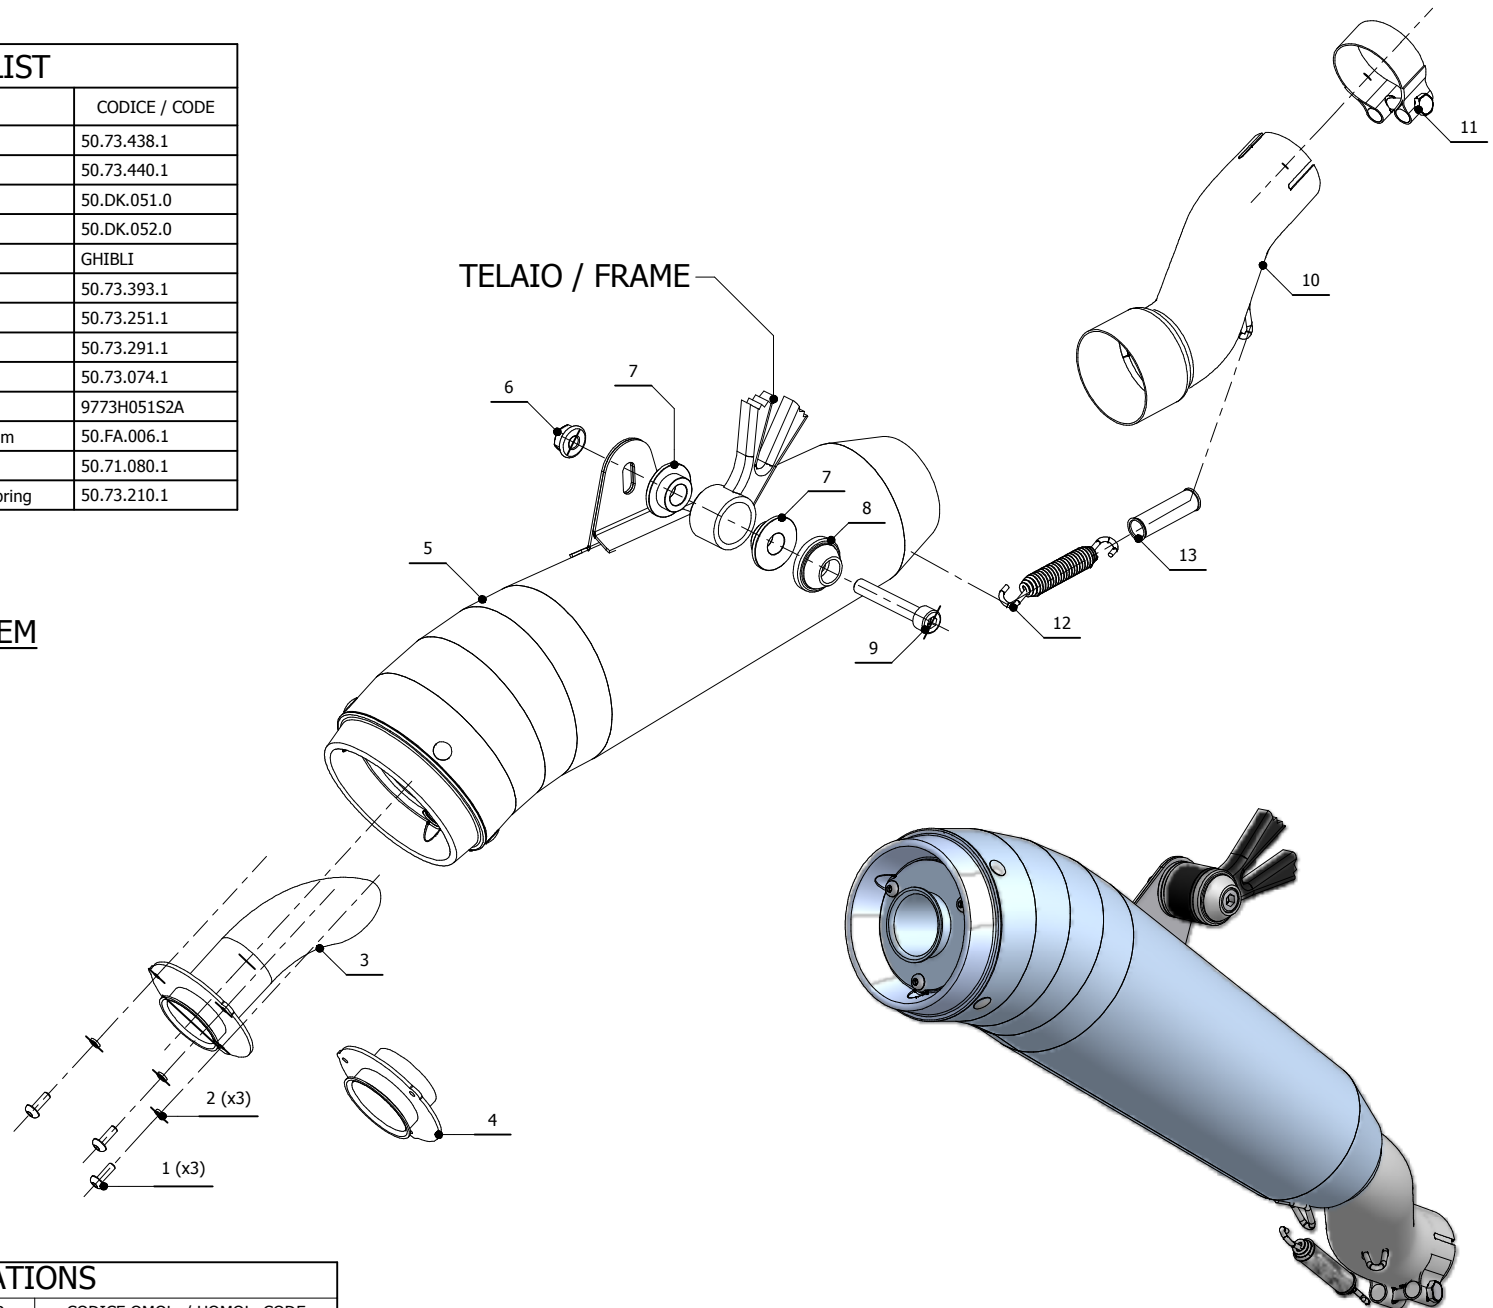

MODEL HONDA CB 500 F/X - CBR 500 R

YEAR 2013

LINE SPORT

MUFFLER GHIBLI

SCHEMATIC

ELENCO PARTI / PARTS LIST

#	QTÀ / QTY	DESCRIZIONE / DESCRIPTION	CODICE / CODE
1	3	Vite M4 x 12 / Screw M4 x 12	50.73.438.1
2	3	Rondella M4 / Washer M4	50.73.440.1
3	1	DB killer / DB killer	50.DK.051.0
4	1	DB killer racing / Racing DB killer	50.DK.052.0
5	1	Silenziatore / Muffler	GHIBLI
6	1	Dado 8 MA flangiato / Flanged nut 8 MA	50.73.393.1
7	2	Rondella in alluminio / Aluminium washer	50.73.251.1
8	1	Rondella alluminio / Aluminium washer	50.73.291.1
9	1	Vite M8x50 / Screw M8x50	50.73.074.1
10	1	Tubo di raccordo / Link pipe	9773H051S2A
11	1	Fascetta Ø 44/47 mm / Pipe clamp Ø 44/47 mm	50.FA.006.1
12	1	Molla lunga / Long spring	50.71.080.1
13	1	Tubo in gomma per molla / Rubber pipe for spring	50.73.210.1

OPTIONAL PARTS

H.051.C1 - NO KAT COLLECTORS SYSTEM

APPLICAZIONI / APPLICATIONS

CODICE / CODE	TUBO / PIPE	SILENZIATORE / MUFFLER	CODICE OMOL. / HOMOL. CODE
H.051.LGX	INOX / ST. STEEL	INOX / ST. STEEL	ME046 e9 1352