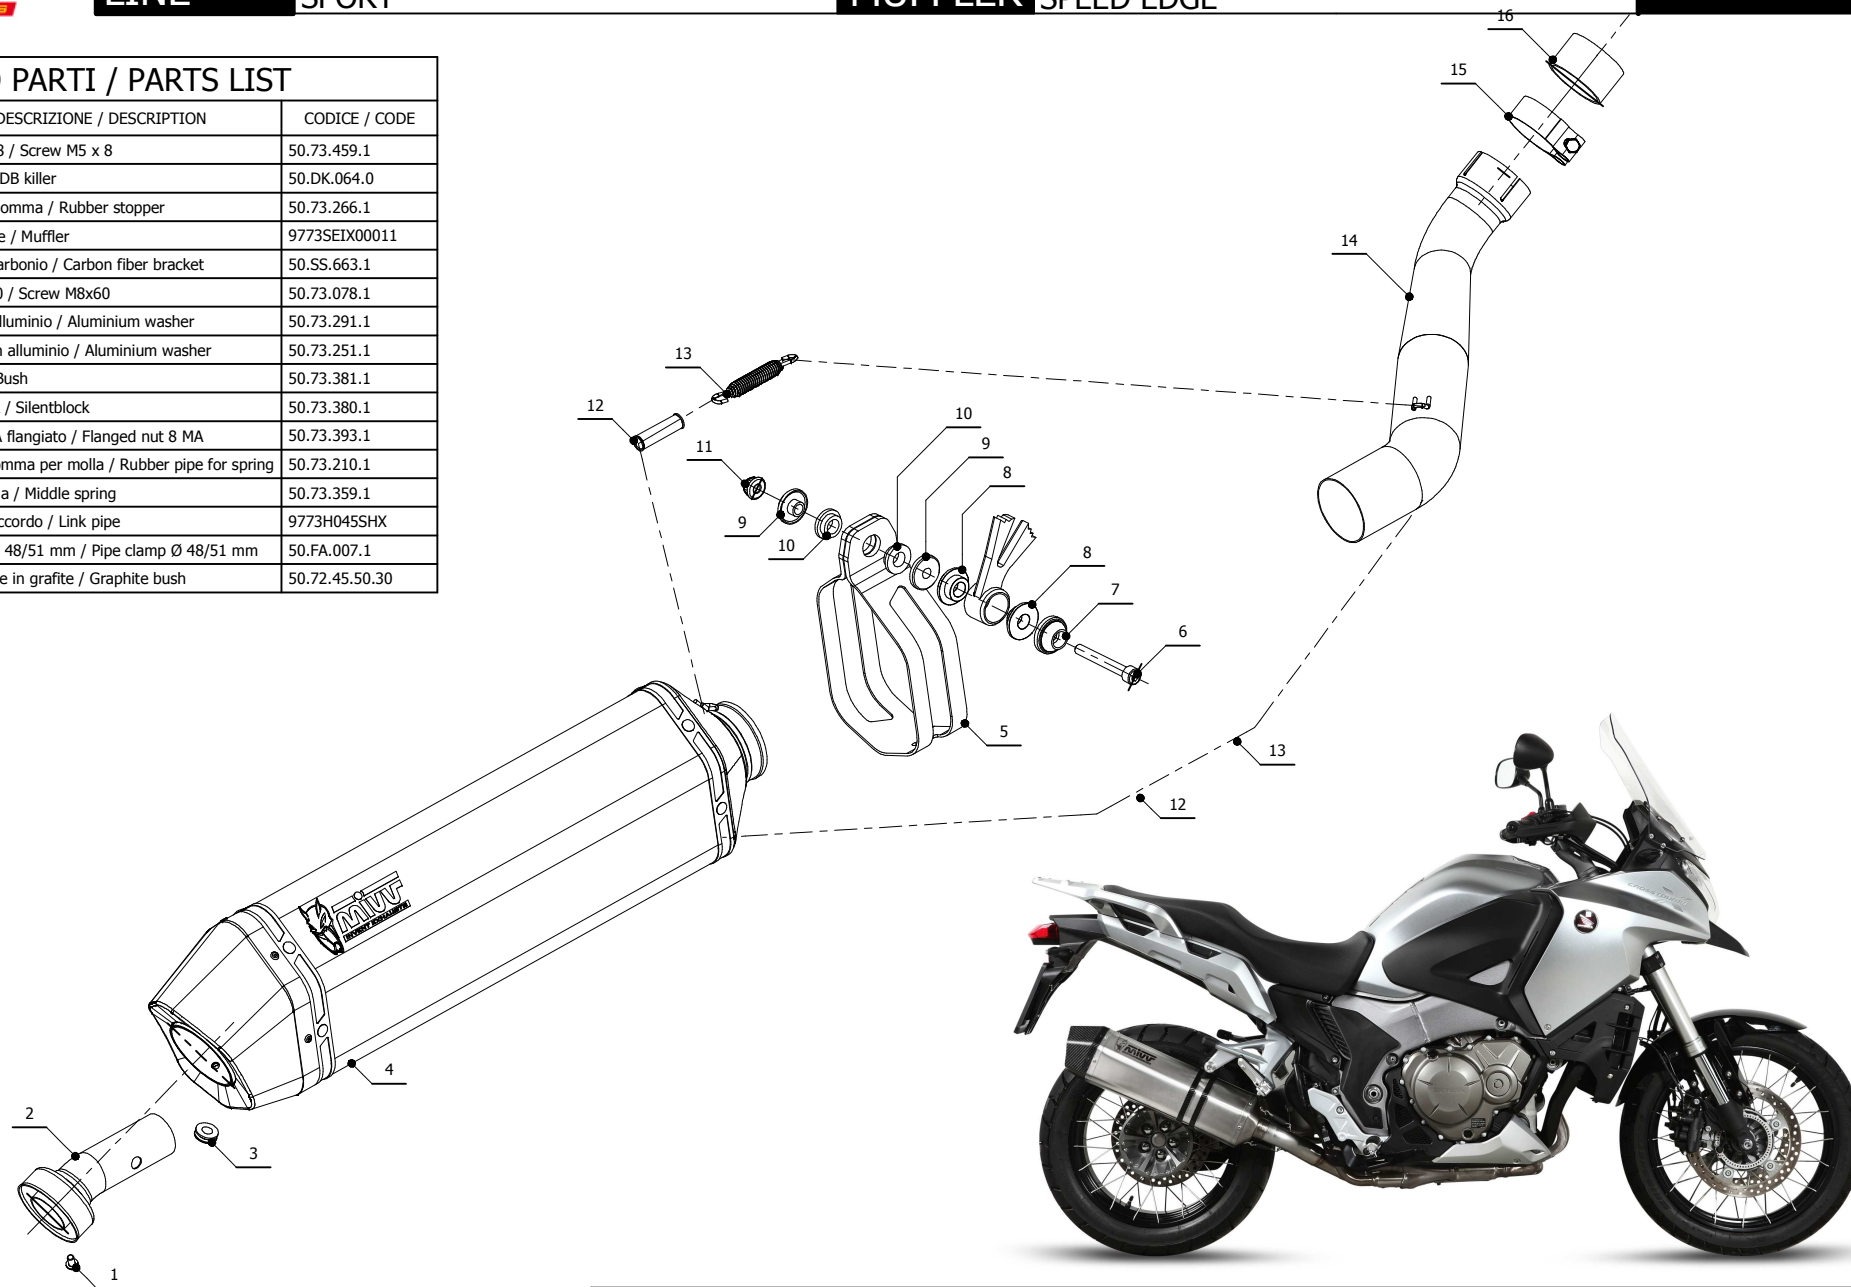

MODEL HONDA CROSSTOURER 1200

YEAR 2012-->

LINE SPORT

MUFFLER SPEED EDGE

SCHEMATIC

ELENCO PARTI / PARTS LIST

#	QTÀ / QTY	DESCRIZIONE / DESCRIPTION	CODICE / CODE
1	1	Vite M5 x 8 / Screw M5 x 8	50.73.459.1
2	1	DB killer / DB killer	50.DK.064.0
3	1	Tappo in gomma / Rubber stopper	50.73.266.1
4	1	Silenziatore / Muffler	9773SEIX00011
5	1	Staffa in carbonio / Carbon fiber bracket	50.SS.663.1
6	1	Vite M8x60 / Screw M8x60	50.73.078.1
7	1	Rondella alluminio / Aluminium washer	50.73.291.1
8	2	Rondella in alluminio / Aluminium washer	50.73.251.1
9	2	Boccola / Bush	50.73.381.1
10	2	Silentblock / Silentblock	50.73.380.1
11	1	Dado 8 MA flangiato / Flanged nut 8 MA	50.73.393.1
12	2	Tubo in gomma per molla / Rubber pipe for spring	50.73.210.1
13	2	Molla media / Middle spring	50.73.359.1
14	1	Tubo di raccordo / Link pipe	9773H045SHX
15	1	Fascetta Ø 48/51 mm / Pipe clamp Ø 48/51 mm	50.FA.007.1
16	1	Guarnizione in grafite / Graphite bush	50.72.45.50.30

APPLICAZIONI / APPLICATIONS

CODICE / CODE	TUBO / PIPE	SILENZIATORE / MUFFLER	FASCETTA / CLAMP	CODICE OMOL. / HOMOL. CODE
H.045.LHX	INOX / ST. STEEL	INOX (COPPE CARBONIO) / ST. STEEL (CARBON CAPS)	CARBONIO / CARBON FIBER	ME002 e9 1177