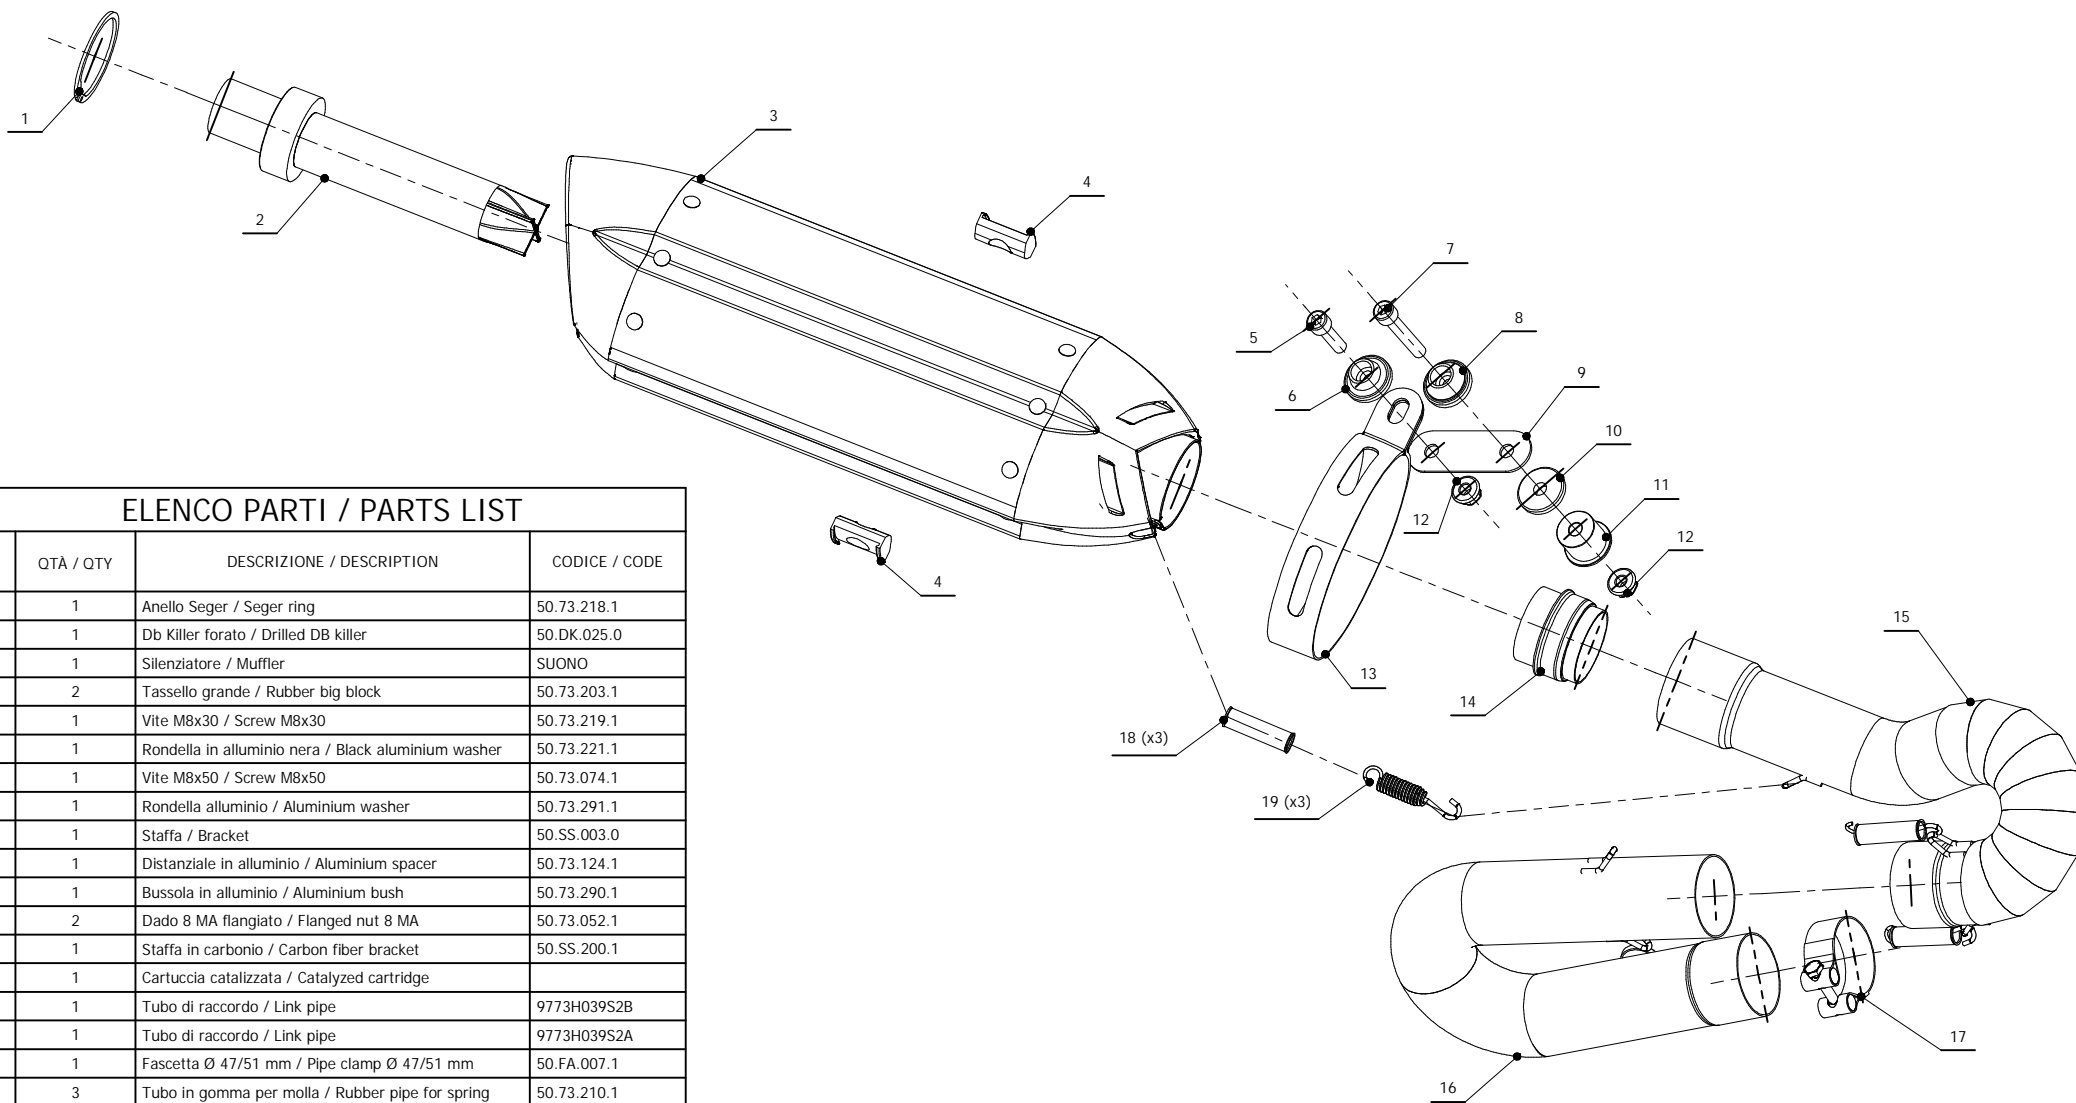

MODEL HONDA CBR 1000 RR

YEAR 2008

LINE SPORT

MUFFLER SUONO KAT

SCHEMATIC

ELENCO PARTI / PARTS LIST

#	QTA / QTY	DESCRIZIONE / DESCRIPTION	CODICE / CODE
1	1	Anello Seger / Seger ring	50.73.218.1
2	1	Db Killer forato / Drilled DB killer	50.DK.025.0
3	1	Silenziatore / Muffler	SUONO
4	2	Tassello grande / Rubber big block	50.73.203.1
5	1	Vite M8x30 / Screw M8x30	50.73.219.1
6	1	Rondella in alluminio nera / Black aluminium washer	50.73.221.1
7	1	Vite M8x50 / Screw M8x50	50.73.074.1
8	1	Rondella alluminio / Aluminium washer	50.73.291.1
9	1	Staffa / Bracket	50.SS.003.0
10	1	Distanziale in alluminio / Aluminium spacer	50.73.124.1
11	1	Bussola in alluminio / Aluminium bush	50.73.290.1
12	2	Dado 8 MA flangiato / Flanged nut 8 MA	50.73.052.1
13	1	Staffa in carbonio / Carbon fiber bracket	50.SS.200.1
14	1	Cartuccia catalizzata / Catalyzed cartridge	
15	1	Tubo di raccordo / Link pipe	9773H039S2B
16	1	Tubo di raccordo / Link pipe	9773H039S2A
17	1	Fascetta Ø 47/51 mm / Pipe clamp Ø 47/51 mm	50.FA.007.1
18	3	Tubo in gomma per molla / Rubber pipe for spring	50.73.210.1
19	3	Molla corta / Short Spring	50.73.123.1

APPLICAZIONI / APPLICATIONS

CODICE / CODE	TUBO / PIPE	SILENZIATORE / MUFFLER	FASCETTA / CLAMP	CODICE OMOL. / HOMOL. CODE
H.039.K7	INOX / ST. STEEL	INOX (COPPE CARBONIO) / ST. STEEL (CARBON CAPS)	CARBONIO / CARBON FIBER	ME047 e9 1356
H.039.K9	INOX / ST. STEEL	CARBONIO (COPPE CARBONIO) / CARBON (CARBON CAPS)	CARBONIO / CARBON FIBER	ME047 e9 1356