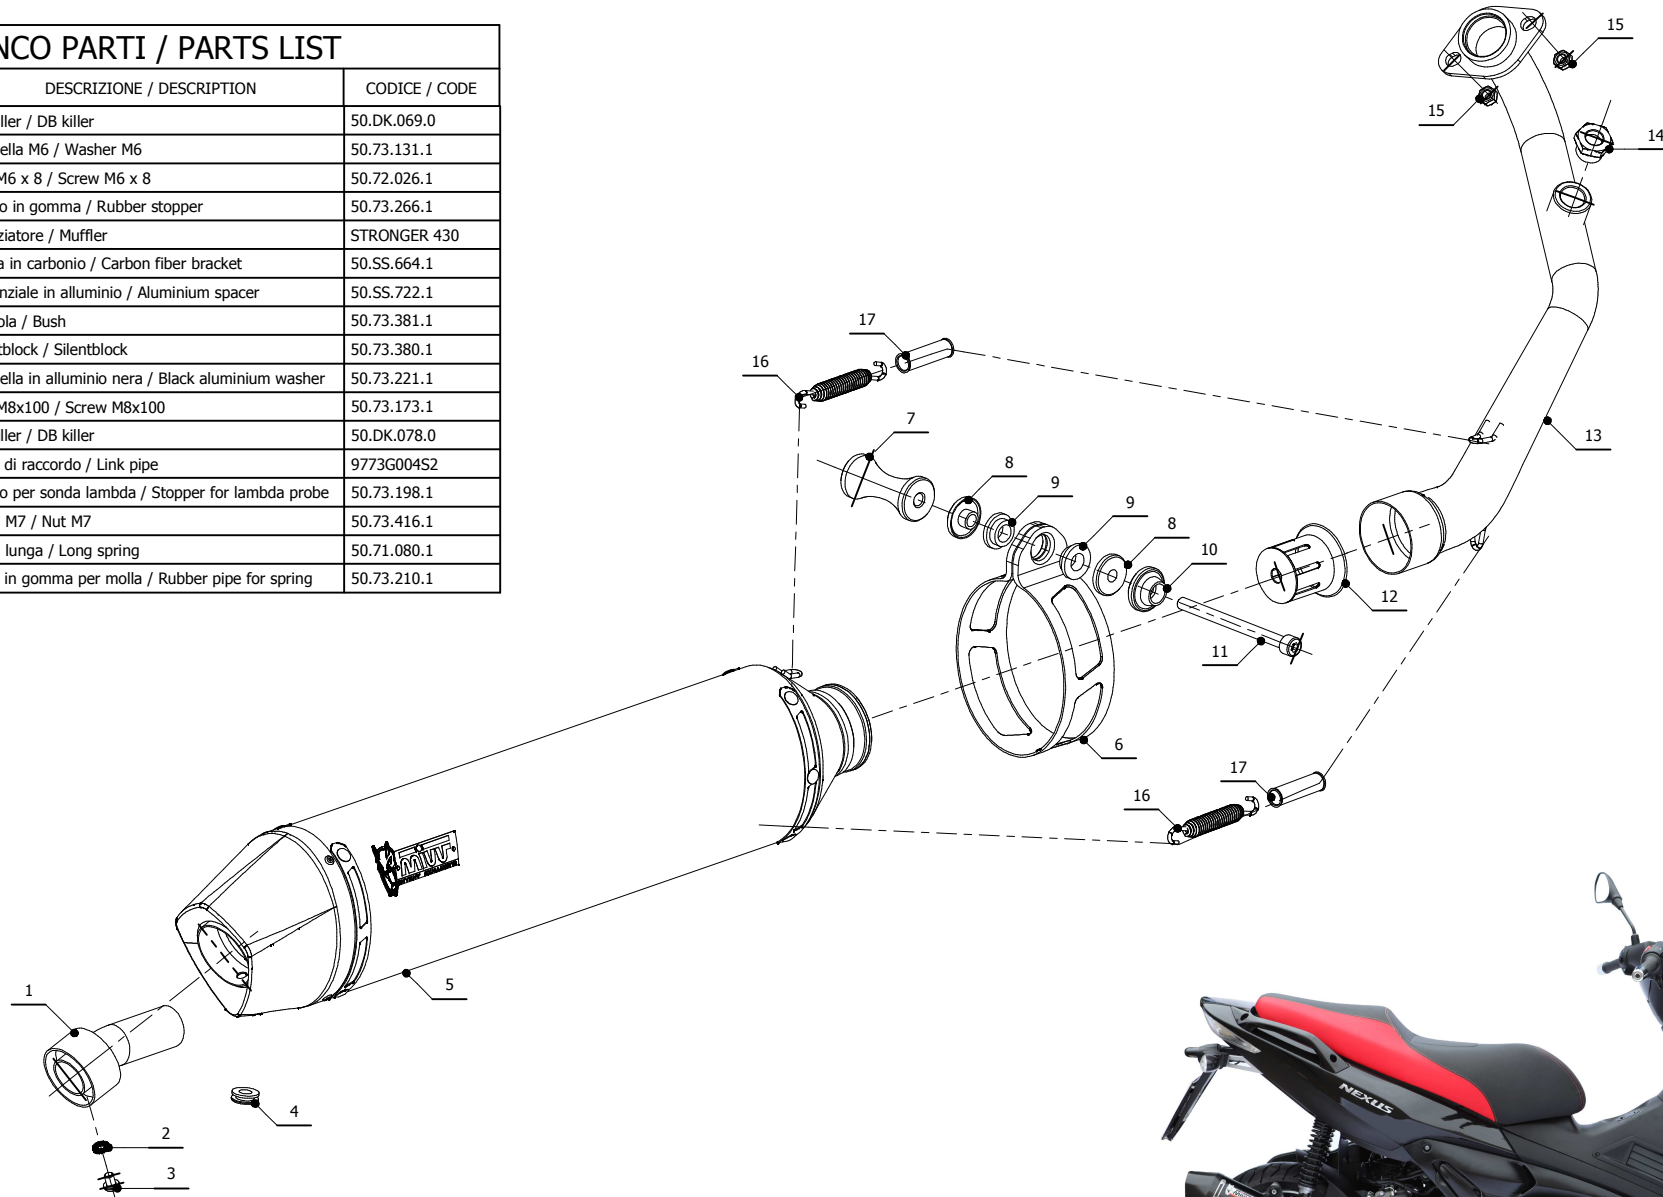

MODEL GILERA NEXUS 300

YEAR 2008-->

LINE SPORT

MUFFLER STRONGER

SCHEMATIC

ELENCO PARTI / PARTS LIST

#	QTÀ / QTY	DESCRIZIONE / DESCRIPTION	CODICE / CODE
1	1	DB killer / DB killer	50.DK.069.0
2	1	Rondella M6 / Washer M6	50.73.131.1
3	1	Vite M6 x 8 / Screw M6 x 8	50.72.026.1
4	1	Tappo in gomma / Rubber stopper	50.73.266.1
5	1	Silenziatore / Muffler	STRONGER 430
6	1	Staffa in carbonio / Carbon fiber bracket	50.SS.664.1
7	1	Distanziale in alluminio / Aluminium spacer	50.SS.722.1
8	2	Boccola / Bush	50.73.381.1
9	2	Silentblock / Silentblock	50.73.380.1
10	1	Rondella in alluminio nera / Black aluminium washer	50.73.221.1
11	1	Vite M8x100 / Screw M8x100	50.73.173.1
12	1	DB killer / DB killer	50.DK.078.0
13	1	Tubo di raccordo / Link pipe	9773G004S2
14	1	Tappo per sonda lambda / Stopper for lambda probe	50.73.198.1
15	2	Dado M7 / Nut M7	50.73.416.1
16	2	Molla lunga / Long spring	50.71.080.1
17	2	Tubo in gomma per molla / Rubber pipe for spring	50.73.210.1

APPLICAZIONI / APPLICATIONS

CODICE / CODE	TUBO / PIPE	SILENZIATORE / MUFFLER	FASCETTA / CLAMP	CODICE OMOL. / HOMOL. CODE
G.004.LBSC	INOX / ST. STEEL	STEEL BLACK	CARBONIO / CARBON FIBER	ME041 e9 1309