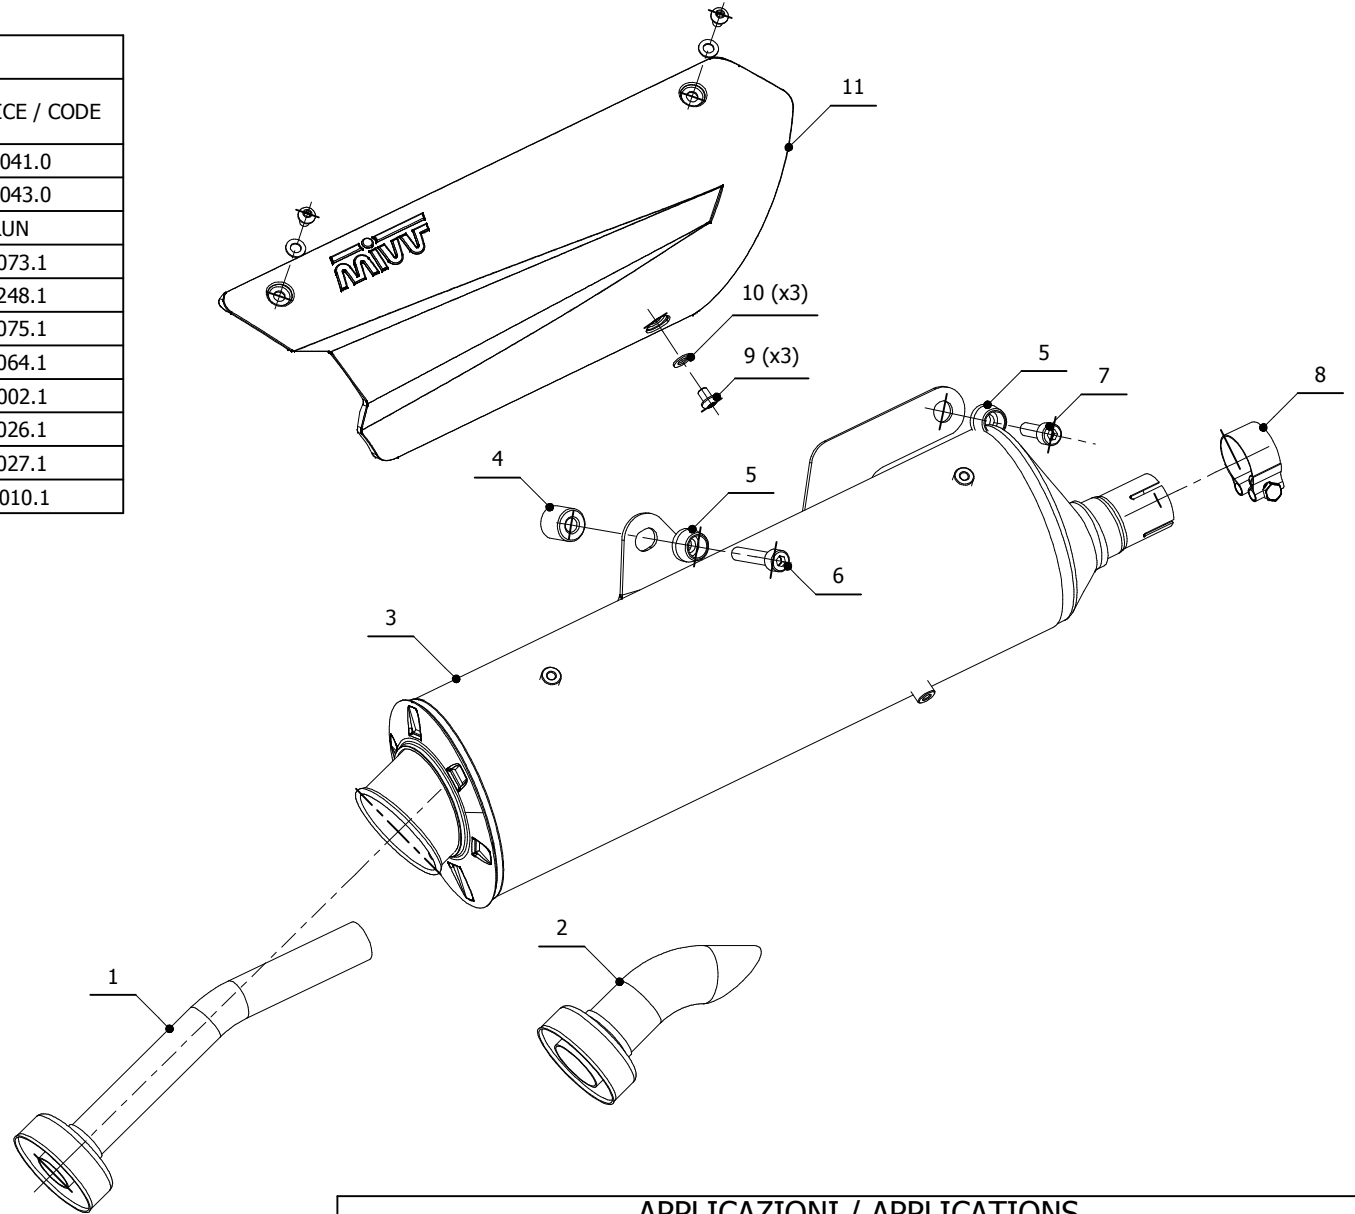

MODEL GILERA RUNNER 125/200

YEAR 2006-->

LINE CITY RUN

**SCHEMATIC**

ELENCO PARTI / PARTS LIST

#	QTÀ / QTY	DESCRIZIONE / DESCRIPTION	CODICE / CODE
1	1	DB killer / DB killer	50.DK.041.0
2	1	DB killer racing / Racing DB killer	50.DK.043.0
3	1	Silenziatore / Muffler	CITY RUN
4	1	Distanziale in alluminio / Aluminium spacer	50.SS.073.1
5	2	Rondella in alluminio / Aluminium washer	50.73.248.1
6	1	Vite M8x40 / Screw M8x40	50.73.075.1
7	1	Vite M8x25 / Screw M8x25	50.73.064.1
8	1	Fascetta Ø 34/37 mm / Pipe clamp Ø 34/37 mm	50.FA.002.1
9	3	Vite M6 x 8 / Screw M6 x 8	50.72.026.1
10	3	Rondella M6 / Washer M6	50.72.027.1
11	1	Copertura in alluminio / Aluminium cover	50.CR.010.1