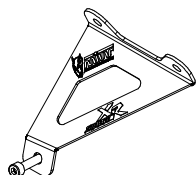

MODEL BMW S 1000 XR

YEAR 2015 ->

LINE SPORT

MUFFLER SPEED EDGE

SCHEMATIC

**PARTI OPZIONALI
OPTIONAL PARTS**

COMPONENTI PASSAGGIO ALTO
HIGH POSITION PARTS
cod.: **00.73.ACC.035.SRX**

ELENCO PARTI / PARTS LIST

#	QTÀ / QTY	DESCRIZIONE / DESCRIPTION	CODICE / CODE
1	1	DB killer / DB killer	50.DK.086.0
2	1	Vite M5 x 8 / Screw M5 x 8	50.73.459.1
3	1	Tappo in gomma / Rubber stopper	50.73.266.1
4	1	Silenziatore / Muffler	SPEED EDGE 300
5	1	Staffa in carbonio / Carbon fiber bracket	50.SS.814.1
6	1	Vite M8x50 / Screw M8x50	50.73.074.1
7	2	Rondella in alluminio nera / Black aluminium washer	50.73.221.1
8	2	Boccola / Bush	50.73.381.1
9	2	Silentblock / Silentblock	50.73.380.1
10	1	Staffa / Bracket	50.SS.683.0
11	2	Dado M8 flangiato / Flanged nut M8	50.73.393.1
12	1	Distanziale in alluminio / Aluminium spacer (Øe.30 Øi.8,5 h.5)	50.73.124.1
13	1	Vite M8x40 / Screw M8x40	50.73.075.1
14	2	Tubo in gomma per molla / Rubber pipe for spring	50.73.210.1
15	2	Molla media / Middle spring	50.73.359.1
16	1	Tubo di raccordo / Link pipe	9773B025SRX
17	1	Fascetta Ø 34/37 mm / Pipe clamp Ø 34/37 mm	50.FA.002.1
18	1	Fascetta Ø 48/51 mm / Pipe clamp Ø 48/51 mm	50.FA.007.1