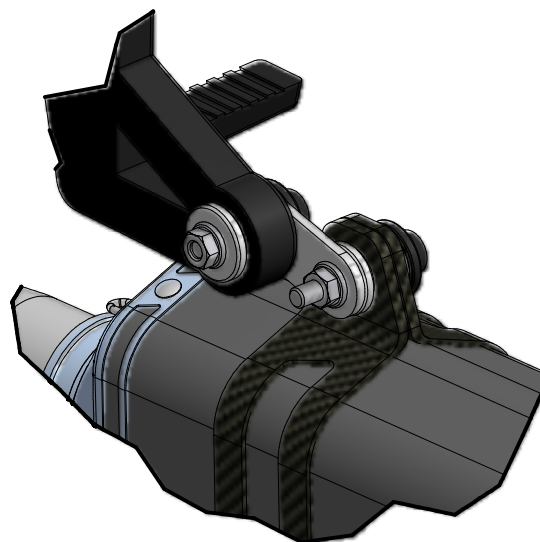

MODEL BMW S 1000 XR

YEAR 2015 ->

LINE SPORT

MUFFLER SPEED EDGE

SCHEMATIC

**PARTI OPZIONALI
OPTIONAL PARTS**

COMPONENTI PASSAGGIO ALTO
HIGH POSITION PARTS
cod.: **00.73.ACC.035.SRX**

ELENCO PARTI / PARTS LIST

#	QTÀ / QTY	DESCRIZIONE / DESCRIPTION	CODICE / CODE
1	1	DB killer / DB killer	50.DK.086.0
2	1	Vite M5 x 8 / Screw M5 x 8	50.73.459.1
3	1	Tappo in gomma / Rubber stopper	50.73.266.1
4	1	Silenziatore / Muffler	SPEED EDGE 300
5	1	Staffa in carbonio / Carbon fiber bracket	50.SS.814.1
6	1	Vite M8x50 / Screw M8x50	50.73.074.1
7	2	Rondella in alluminio nera / Black aluminium washer	50.73.221.1
8	2	Boccola / Bush	50.73.381.1
9	2	Silentblock / Silentblock	50.73.380.1
10	1	Staffa / Bracket	50.SS.683.0
11	2	Dado M8 flangiato / Flanged nut M8	50.73.393.1
12	1	Distanziale in alluminio / Aluminium spacer (Øe.30 Øi.8,5 h.5)	50.73.124.1
13	1	Vite M8x40 / Screw M8x40	50.73.075.1
14	2	Tubo in gomma per molla / Rubber pipe for spring	50.73.210.1
15	2	Molla media / Middle spring	50.73.359.1
16	1	Tubo di raccordo / Link pipe	9773B025SRX
17	1	Fascetta Ø 34/37 mm / Pipe clamp Ø 34/37 mm	50.FA.002.1
18	1	Fascetta Ø 48/51 mm / Pipe clamp Ø 48/51 mm	50.FA.007.1