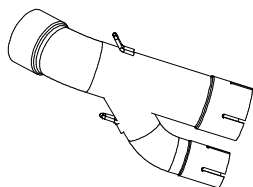

MODEL BMW S 1000 XR

YEAR 2015 ->

LINE SPORT

MUFFLER SPEED EDGE

SCHEMATIC

**PARTI OPZIONALI
OPTIONAL PARTS**

COMPONENTI PASSAGGIO ALTO
HIGH POSITION PARTS
cod.: **00.73.ACC.035.SRX**

ELENCO PARTI / PARTS LIST

#	QTÀ / QTY	DESCRIZIONE / DESCRIPTION	CODICE / CODE
1	1	DB killer / DB killer	50.DK.086.0
2	1	Vite M5 x 8 / Screw M5 x 8	50.73.459.1
3	1	Tappo in gomma / Rubber stopper	50.73.266.1
4	1	Silenziatore / Muffler	SPEED EDGE 300
5	1	Staffa in carbonio / Carbon fiber bracket	50.SS.814.1
6	1	Vite M8x50 / Screw M8x50	50.73.074.1
7	2	Rondella in alluminio nera / Black aluminium washer	50.73.221.1
8	2	Boccola / Bush	50.73.381.1
9	2	Silentblock / Silentblock	50.73.380.1
10	1	Staffa / Bracket	50.SS.683.0
11	2	Dado M8 flangiato / Flanged nut M8	50.73.393.1
12	1	Distanziale in alluminio / Aluminium spacer (Øe.30 Øi.8,5 h.5)	50.73.124.1
13	1	Vite M8x40 / Screw M8x40	50.73.075.1
14	2	Tubo in gomma per molla / Rubber pipe for spring	50.73.210.1
15	2	Molla media / Middle spring	50.73.359.1
16	1	Tubo di raccordo / Link pipe	9773B025SRX
17	1	Fascetta Ø 34/37 mm / Pipe clamp Ø 34/37 mm	50.FA.002.1
18	1	Fascetta Ø 48/51 mm / Pipe clamp Ø 48/51 mm	50.FA.007.1