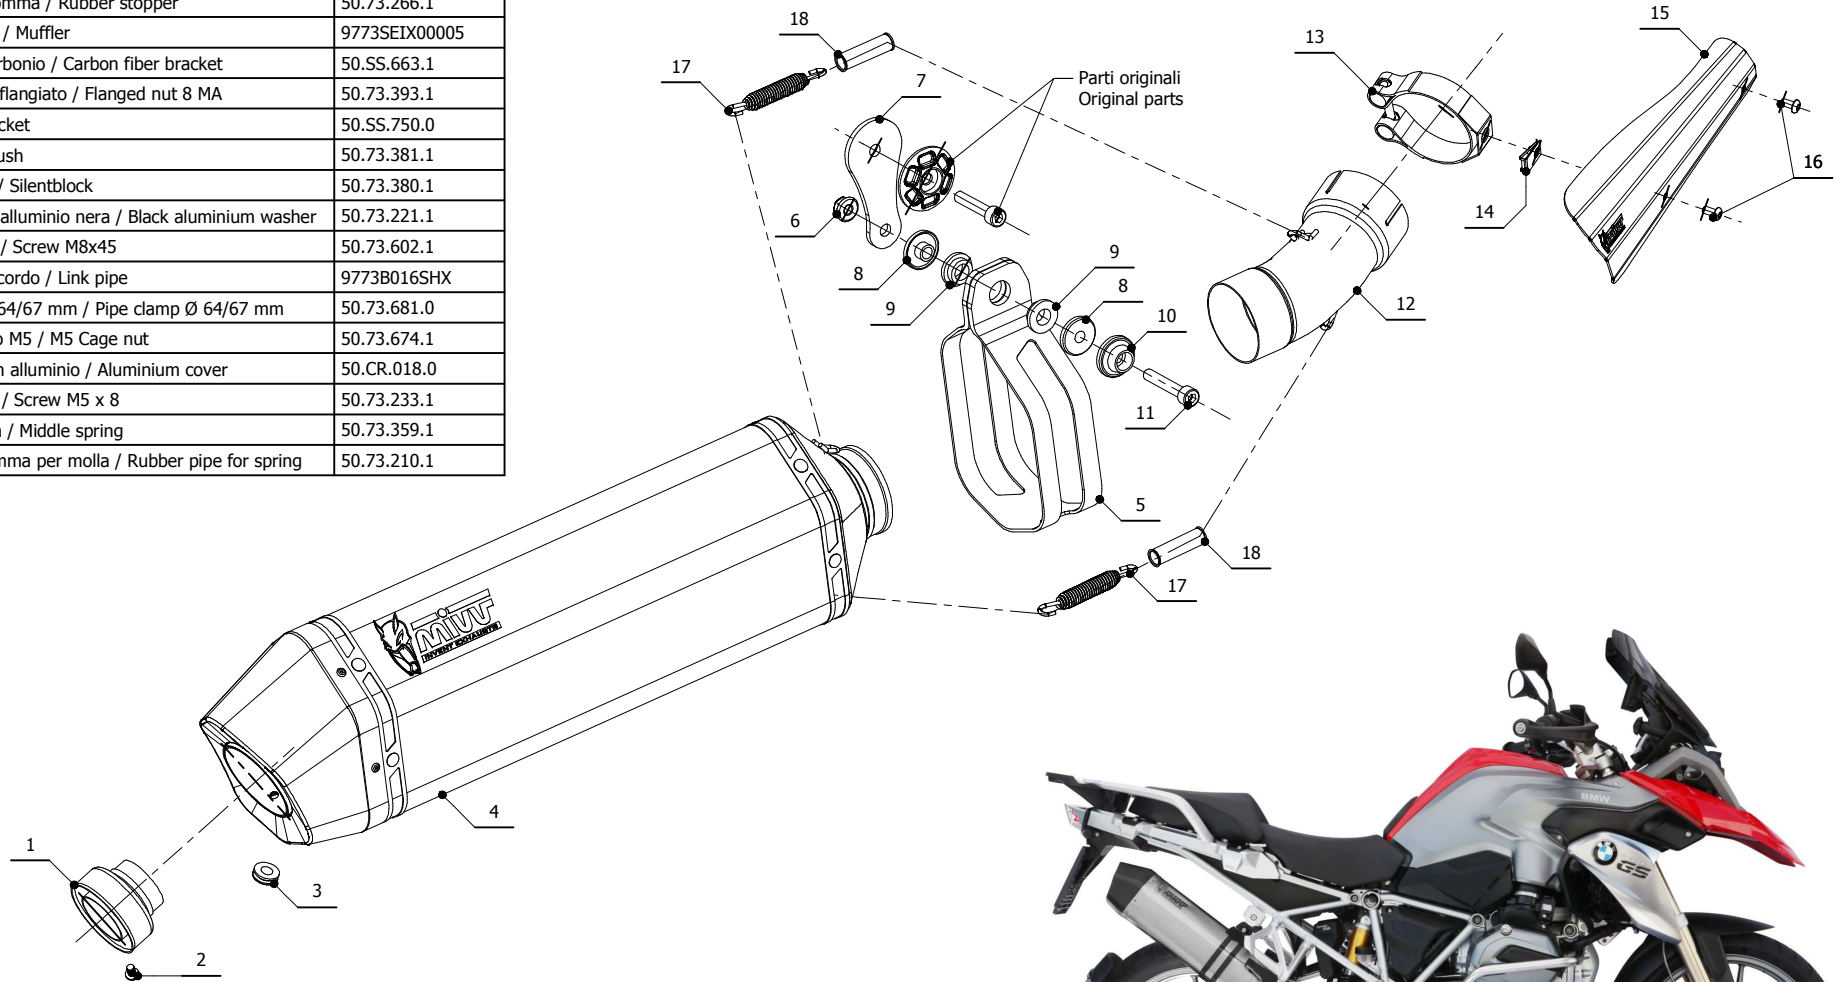

MODEL BMW R 1200 GS

YEAR 2013 -->

LINE SPORT

MUFFLER SPEED EDGE

SCHEMATIC

ELENCO PARTI / PARTS LIST

#	QTÀ / QTY	DESCRIZIONE / DESCRIPTION	CODICE / CODE
1	1	DB killer / DB killer	50.DK.067.0
2	1	Vite M5 x 8 / Screw M5 x 8	50.73.459.1
3	1	Tappo in gomma / Rubber stopper	50.73.266.1
4	1	Silenziatore / Muffler	9773SEIX00005
5	1	Staffa in carbonio / Carbon fiber bracket	50.SS.663.1
6	1	Dado 8 MA flangiato / Flanged nut 8 MA	50.73.393.1
7	1	Staffa / Bracket	50.SS.750.0
8	2	Boccola / Bush	50.73.381.1
9	2	Silentblock / Silentblock	50.73.380.1
10	1	Rondella in alluminio nera / Black aluminium washer	50.73.221.1
11	1	Vite M8x45 / Screw M8x45	50.73.602.1
12	1	Tubo di raccordo / Link pipe	9773B016SHX
13	1	Fascetta Ø 64/67 mm / Pipe clamp Ø 64/67 mm	50.73.681.0
14	1	Dado rapido M5 / M5 Cage nut	50.73.674.1
15	1	Copertura in alluminio / Aluminium cover	50.CR.018.0
16	2	Vite M5 x 8 / Screw M5 x 8	50.73.233.1
17	2	Molla media / Middle spring	50.73.359.1
18	2	Tubo in gomma per molla / Rubber pipe for spring	50.73.210.1

APPLICAZIONI / APPLICATIONS

CODICE / CODE	TUBO / PIPE	SILENZIATORE / MUFFLER	FASCETTA / CLAMP	CODICE OMOL. / HOMOL. CODE
B.016.LHX	INOX / ST. STEEL	INOX (COPPE CARBONIO) / ST. STEEL (CARBON CAPS)	CARBONIO / CARBON FIBER	ME008 e9 1176