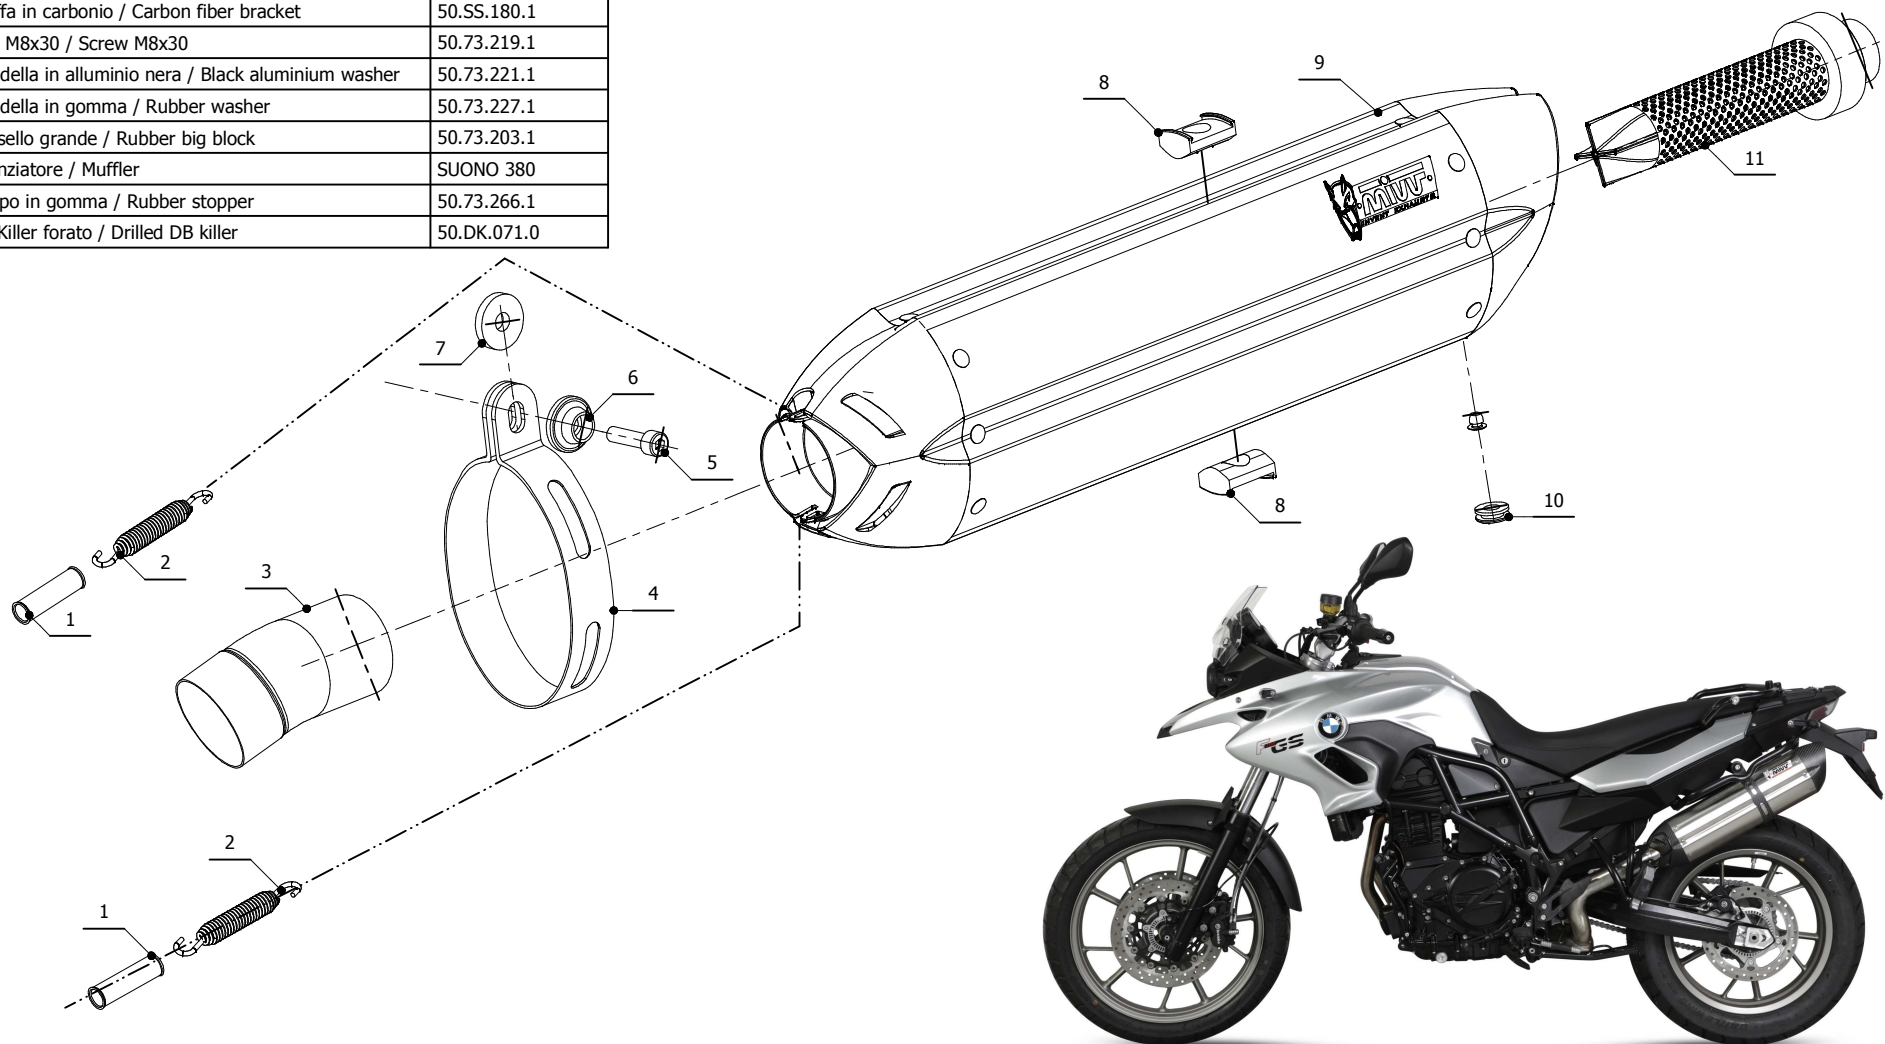

MODEL BMW F 700 GS

YEAR 2012 -->

LINE SPORT

MUFFLER SUONO

SCHEMATIC

ELENCO PARTI / PARTS LIST

#	QTÀ / QTY	DESCRIZIONE / DESCRIPTION	CODICE / CODE
1	2	Tubo in gomma per molla / Rubber pipe for spring	50.73.210.1
2	2	Molla lunga / Long spring	50.71.080.1
3	1	Tubo di raccordo / Link pipe	9673B007S2
4	1	Staffa in carbonio / Carbon fiber bracket	50.SS.180.1
5	1	Vite M8x30 / Screw M8x30	50.73.219.1
6	1	Rondella in alluminio nera / Black aluminium washer	50.73.221.1
7	1	Rondella in gomma / Rubber washer	50.73.227.1
8	2	Tassello grande / Rubber big block	50.73.203.1
9	1	Silenziatore / Muffler	SUONO 380
10	1	Tappo in gomma / Rubber stopper	50.73.266.1
11	1	Db Killer forato / Drilled DB killer	50.DK.071.0

APPLICAZIONI / APPLICATIONS

CODICE / CODE	TUBO / PIPE	SILENZIATORE / MUFFLER	FASCETTA / CLAMP	CODICE OMOL. / HOMOL. CODE
B.014.L7	INOX / ST. STEEL	INOX (COPPE CARBONIO) / ST. STEEL (CARBON CAPS)	CARBONIO / CARBON FIBER	ME008 e9 1176