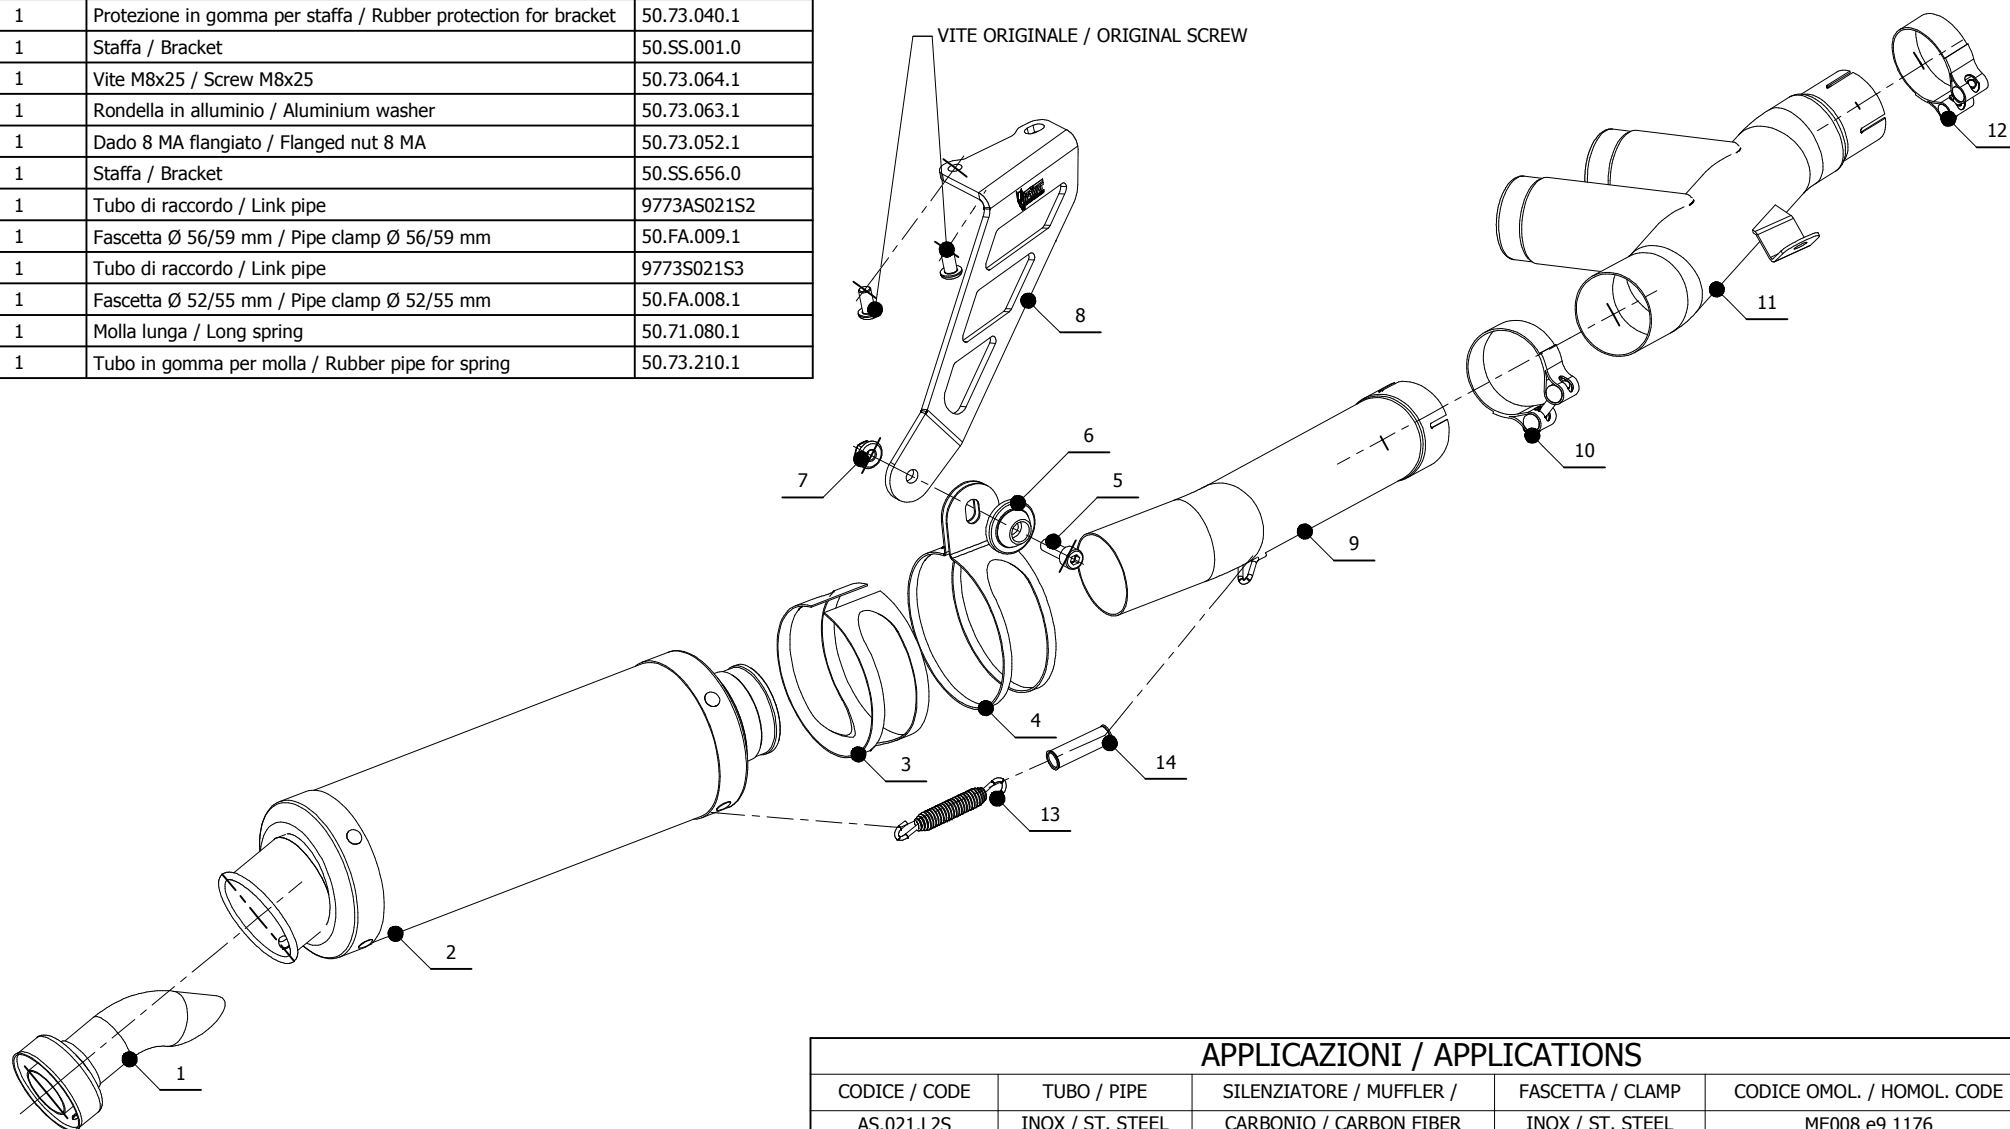

MODEL SUZUKI GSX-R 600 / 750

YEAR 2006-2007

LINE SPORT

MUFFLER GP

**SCHEMATIC**

ELENCO PARTI / PARTS LIST

#	QTÀ / QTY	DESCRIZIONE / DESCRIPTION	CODICE / CODE
1	1	DB killer / DB killer	50.DK.020.0
2	1	Silenziatore / Muffler	GP
3	1	Protezione in gomma per staffa / Rubber protection for bracket	50.73.040.1
4	1	Staffa / Bracket	50.SS.001.0
5	1	Vite M8x25 / Screw M8x25	50.73.064.1
6	1	Rondella in alluminio / Aluminium washer	50.73.063.1
7	1	Dado 8 MA flangiato / Flanged nut 8 MA	50.73.052.1
8	1	Staffa / Bracket	50.SS.656.0
9	1	Tubo di raccordo / Link pipe	9773AS021S2
10	1	Fascetta Ø 56/59 mm / Pipe clamp Ø 56/59 mm	50.FA.009.1
11	1	Tubo di raccordo / Link pipe	9773S021S3
12	1	Fascetta Ø 52/55 mm / Pipe clamp Ø 52/55 mm	50.FA.008.1
13	1	Molla lunga / Long spring	50.71.080.1
14	1	Tubo in gomma per molla / Rubber pipe for spring	50.73.210.1

APPLICAZIONI / APPLICATIONS

CODICE / CODE	TUBO / PIPE	SILENZIATORE / MUFFLER /	FASCETTA / CLAMP	CODICE OMOL. / HOMOL. CODE
AS.021.L2S	INOX / ST. STEEL	CARBONIO / CARBON FIBER	INOX / ST. STEEL	ME008 e9 1176
AS.021.L6S	INOX / ST. STEEL	TITANIO / TITANIUM	INOX / ST. STEEL	ME008 e9 1176