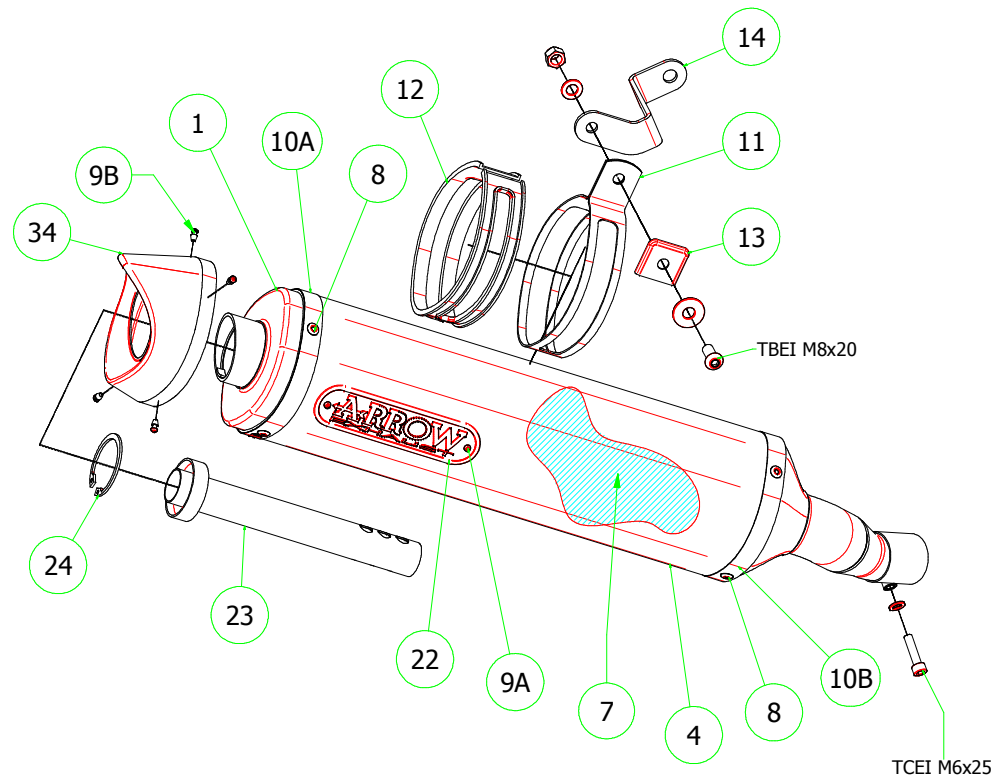

Kawasaki Ninja 300 R '13

71801AKN Homologated Aluminium-Carbon (Dark Line)

71801AK Homologated Aluminium-Carbon

71801PK Homologated Titanium-Carbon