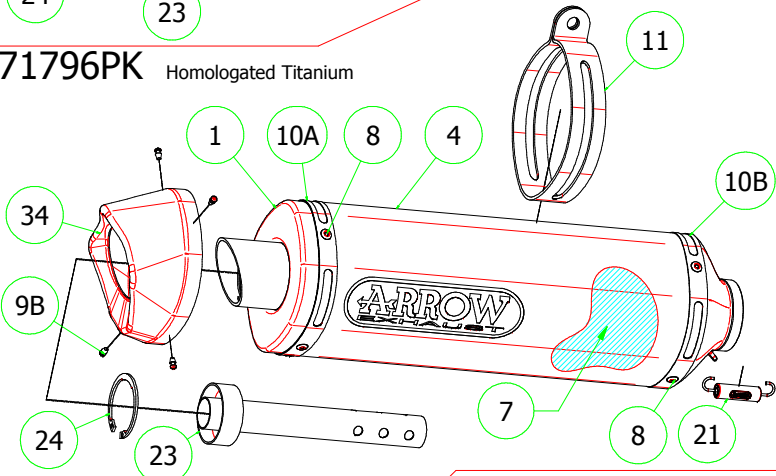

- 71796PK Homologated Titanium