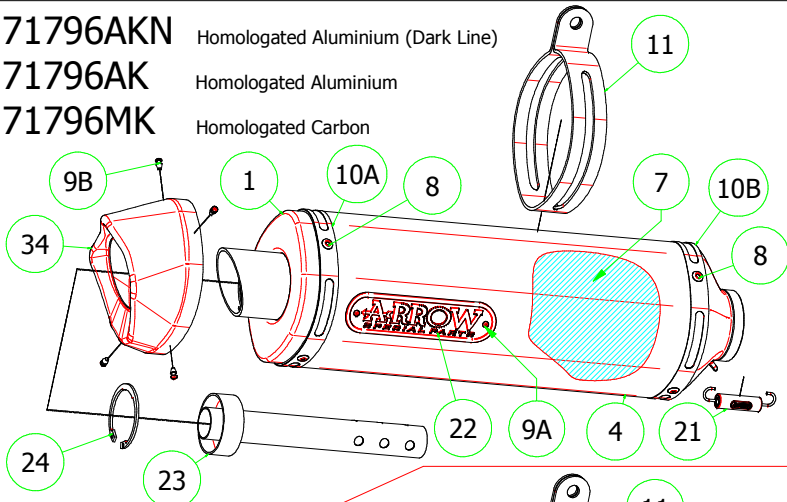

Honda Integra '12 - NC 700 S / X '12

- 71796AKN Homologated Aluminium (Dark Line)
- 71796AK Homologated Aluminium
- 71796MK Homologated Carbon