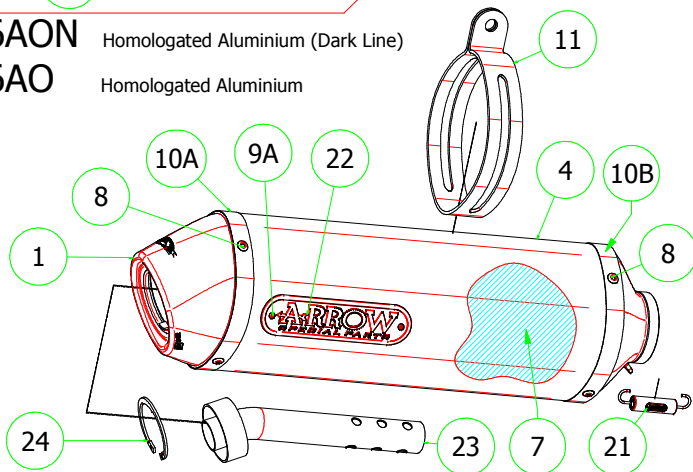

- 71796AON Homologated Aluminium (Dark Line)
- 71796AO Homologated Aluminium