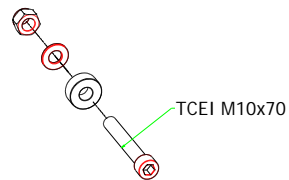

Kawasaki Versys 1000 '12

71795AKN Homologated Aluminium-Carbon (Dark Line)

71795AK Homologated Aluminium-Carbon

71795PK Homologated Titanium-Carbon

71795MK Homologated Carbon-Carbon

71460MI Raccordo / Mid Pipe