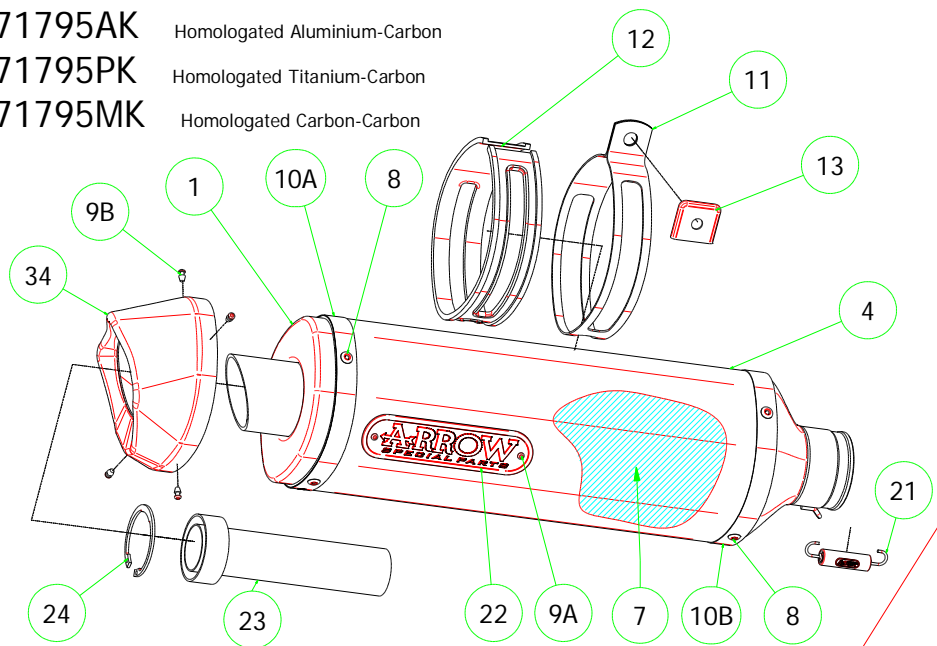

Kawasaki Versys 1000 '12

71795AKN Homologated Aluminium-Carbon (Dark Line)

71795AK Homologated Aluminium-Carbon

71795PK Homologated Titanium-Carbon

71795MK Homologated Carbon-Carbon