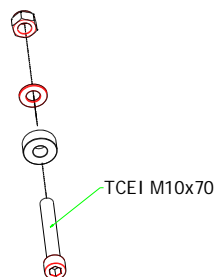

Kawasaki Versys 1000 '12

71795AKN Homologated Aluminium-Carbon (Dark Line)

71795AK Homologated Aluminium-Carbon

71795PK Homologated Titanium-Carbon

71795MK Homologated Carbon-Carbon

71460MI Raccordo / Mid Pipe