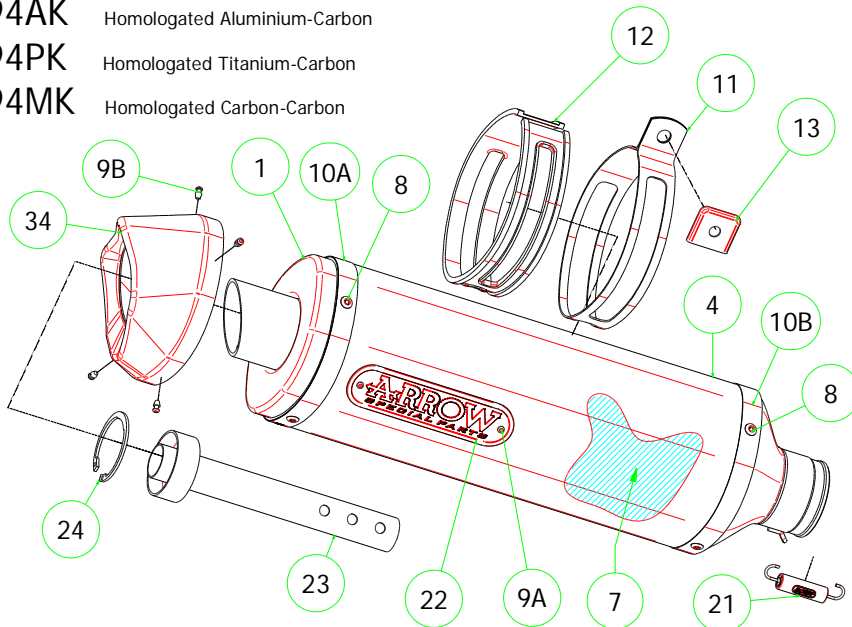

Kawasaki ER-6N '12

71794AKN Homologated Aluminium-Carbon (Dark Line)

71794AK Homologated Aluminium-Carbon

71794PK Homologated Titanium-Carbon

71794MK Homologated Carbon-Carbon

11010KZ Catalyzed Kit