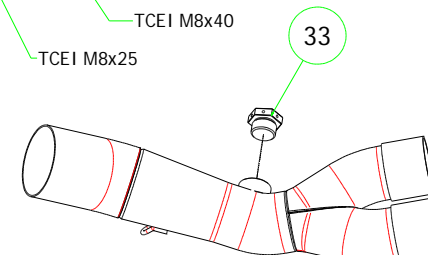

Kawasaki ER-6N '12

71794AKN Homologated Aluminium-Carbon (Dark Line)

71794AK Homologated Aluminium-Carbon

71794PK Homologated Titanium-Carbon

71794MK Homologated Carbon-Carbon

11010KZ Catalyzed Kit

71459MI Collettori / collectors

71794AON Homologated Aluminium (Dark Line)

71794AO Homologated Aluminium