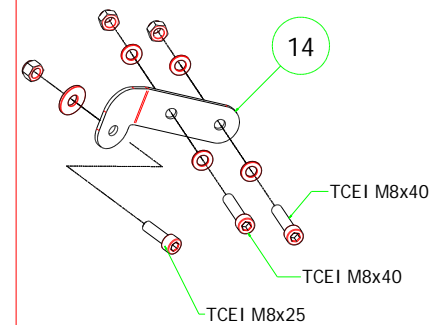

Kawasaki ER-6N '12

71794AKN Homologated Aluminium-Carbon (Dark Line)

71794AK Homologated Aluminium-Carbon

71794PK Homologated Titanium-Carbon

71794MK Homologated Carbon-Carbon

11010KZ Catalyzed Kit

71459MI Collettori / collectors

71794AON Homologated Aluminium (Dark Line)

71794AO Homologated Aluminium