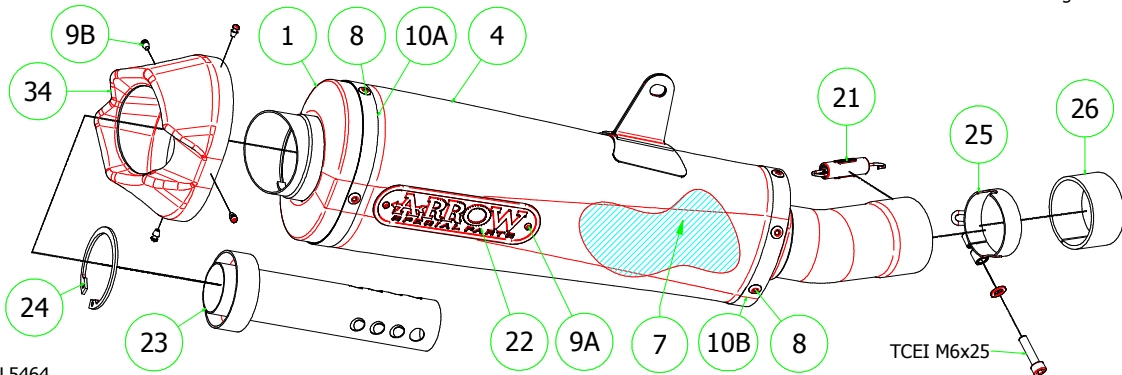

71792PK Homologated Titanium