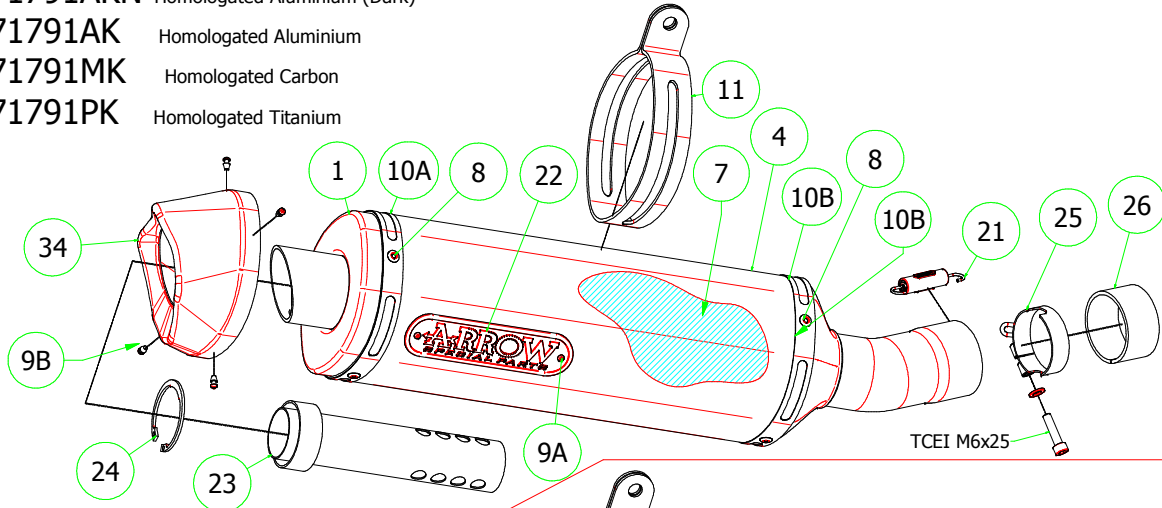

Suzuki GSX-R 1000 '12

- 71791AKN Homologated Aluminium (Dark)
- 71791AK Homologated Aluminium
- 71791MK Homologated Carbon
- 71791PK Homologated Titanium