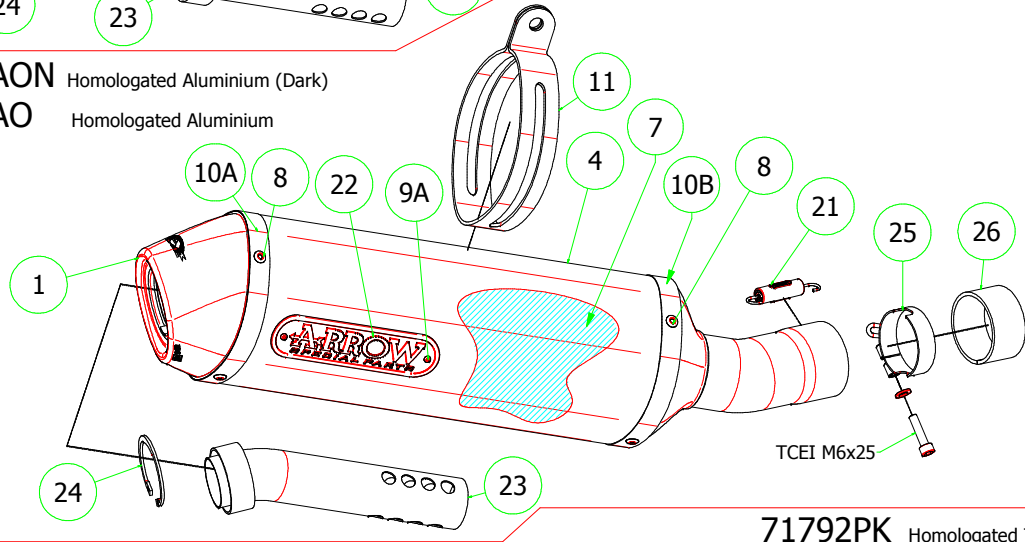

- 71791AON Homologated Aluminium (Dark)
- 71791AO Homologated Aluminium