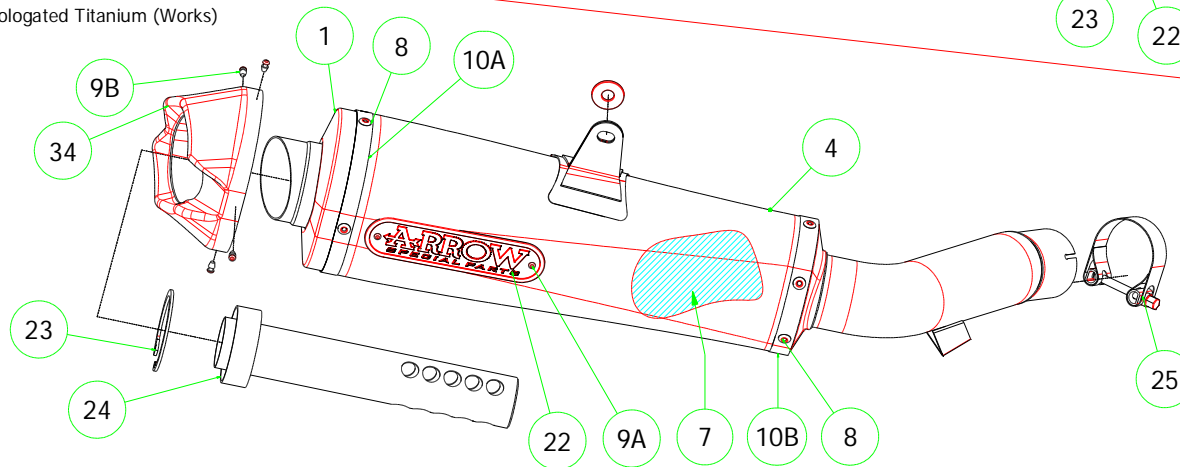

Honda CrossRunner 800 '11

71788AON Homologated Aluminium (Dark Line)

71788PO Homologated Titanium

71788AO Homologated Aluminium

71788PK Homologated Titanium-Carbon

71789PK Homologated Titanium (Works)

PARTI DI RICAMBIO / SPARE PARTS