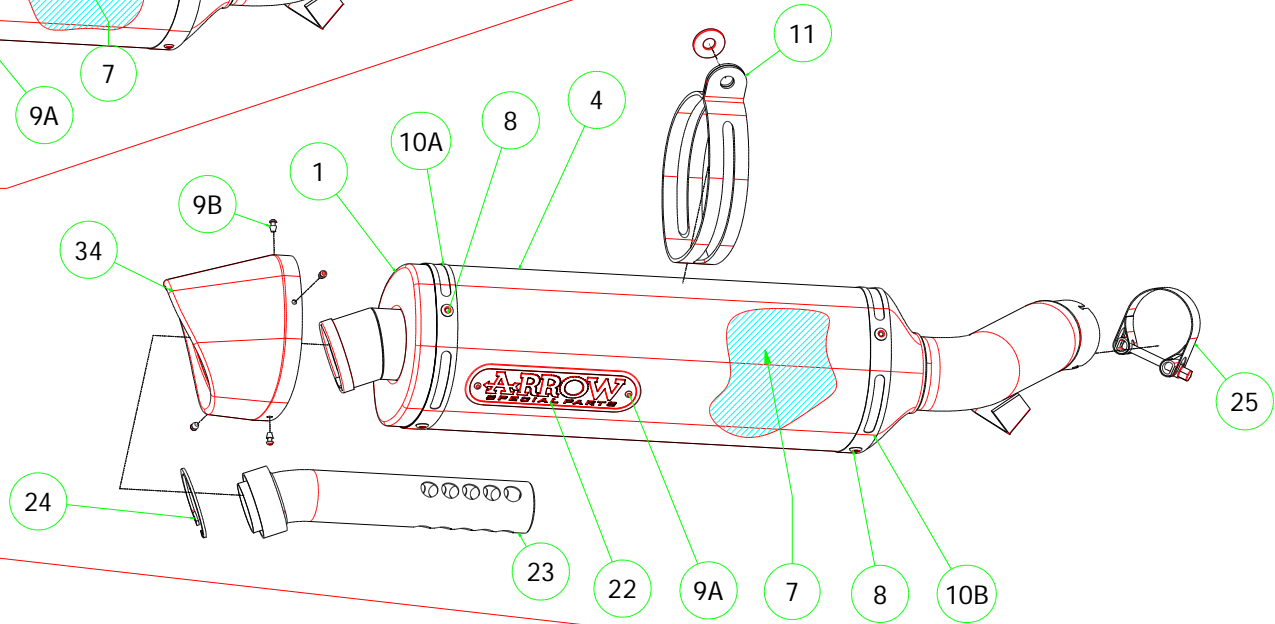

Honda CrossRunner 800 '11

71788AON Homologated Aluminium (Dark Line)

71788PO Homologated Titanium

71788AO Homologated Aluminium

71788PK Homologated Titanium-Carbon

71789PK Homologated Titanium (Works)

PARTI DI RICAMBIO / SPARE PARTS