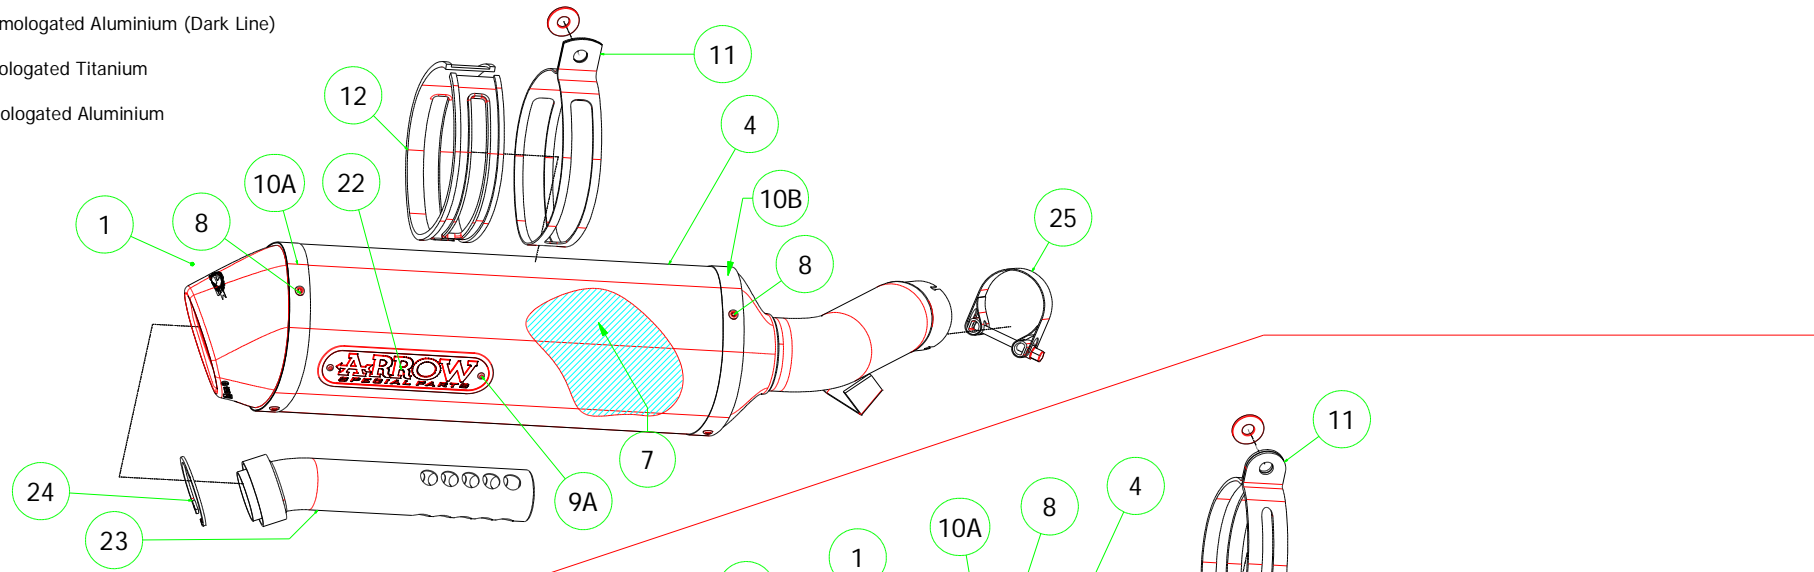

Honda CrossRunner 800 '11

71788AON Homologated Aluminium (Dark Line)

71788PO Homologated Titanium

71788AO Homologated Aluminium

71788PK Homologated Titanium-Carbon

71789PK Homologated Titanium (Works)

PARTI DI RICAMBIO / SPARE PARTS