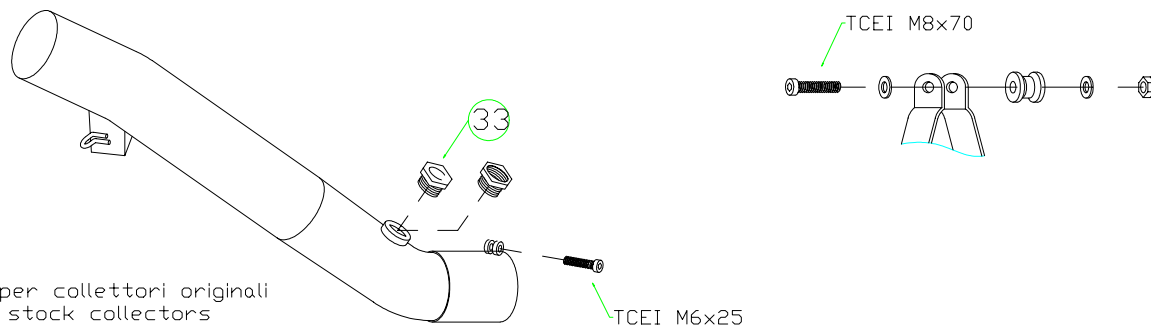

Honda CBR 600 F '01/06

- 71007P□ Racing Titanium
- 71007M□ Racing Carbon
- 71607P□ Homologated Titanium
- 71607M□ Homologated Carbon
- 71607A□ Homologated Aluminium

71203MI
Raccordo Basso per collettori originali
Low Mid Pipe for stock collectors