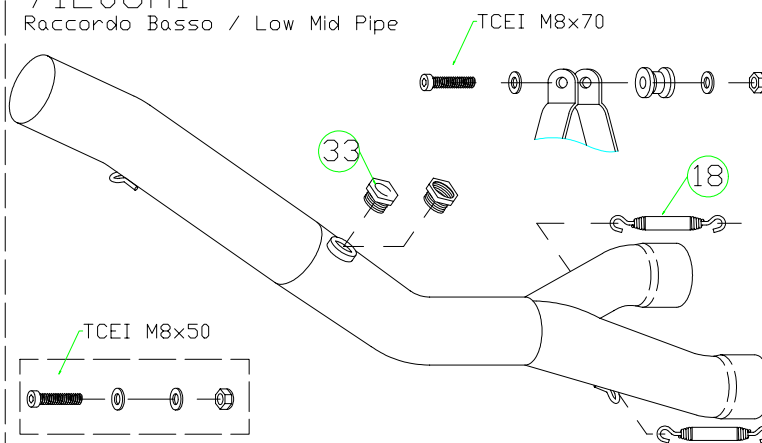

71205MI
Raccordo Alto / High Mid Pipe

71206MI
Raccordo Basso / Low Mid Pipe