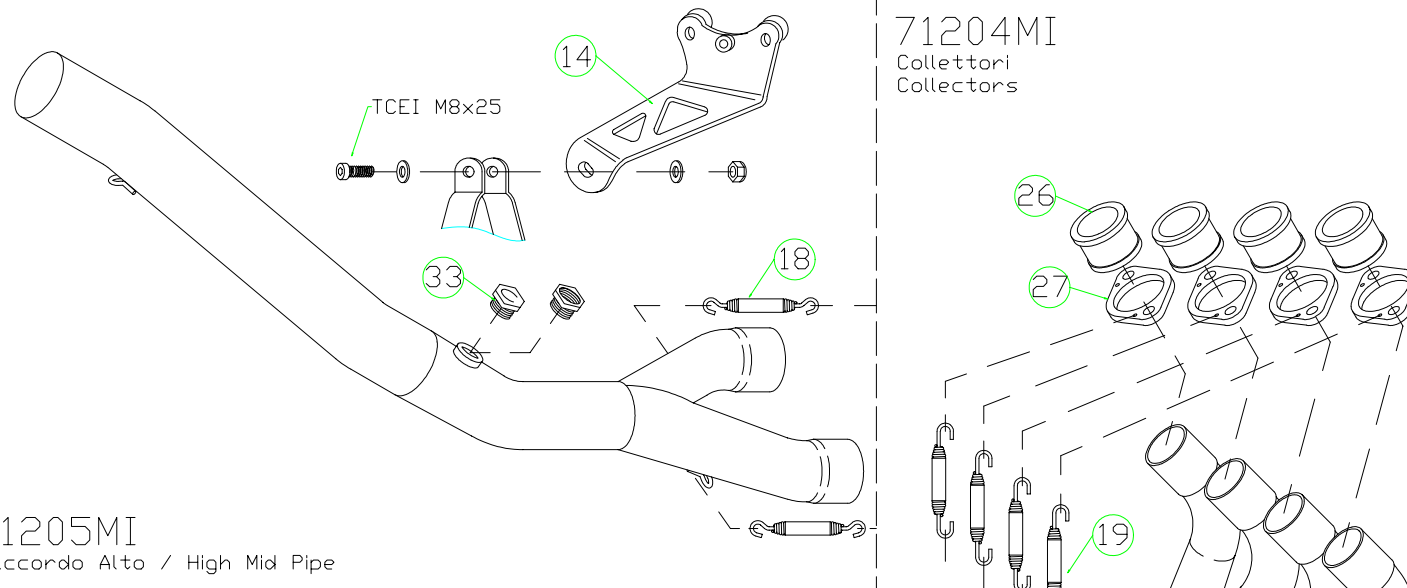

71203MI
Raccordo Basso per collettori originali
Low Mid Pipe for stock collectors