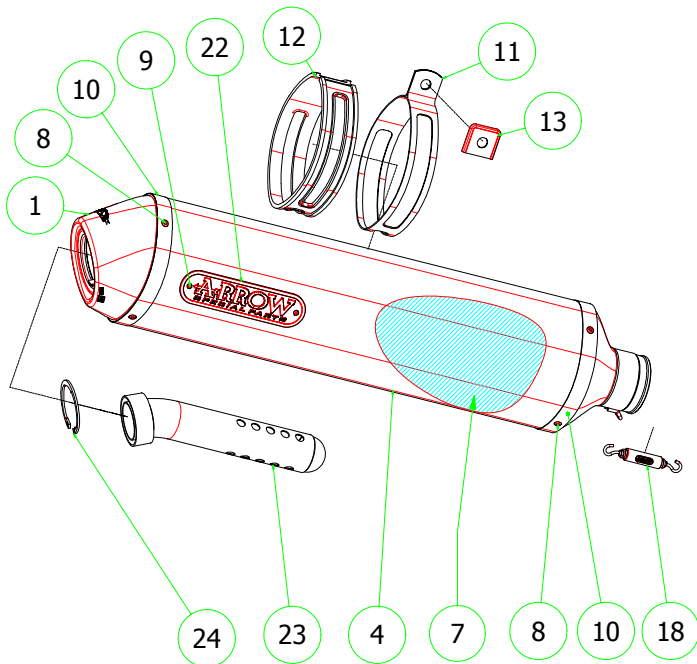

71205MI
Raccordo Alto / High Mid Pipe

71206MI
Raccordo Basso / Low Mid Pipe