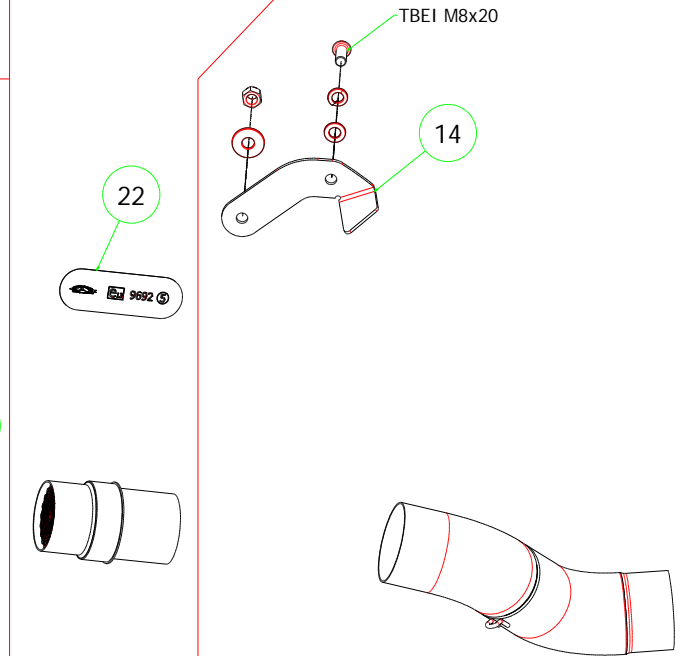

11008KZ Catalyzed

71452MI Raccordo / Mid Pipe