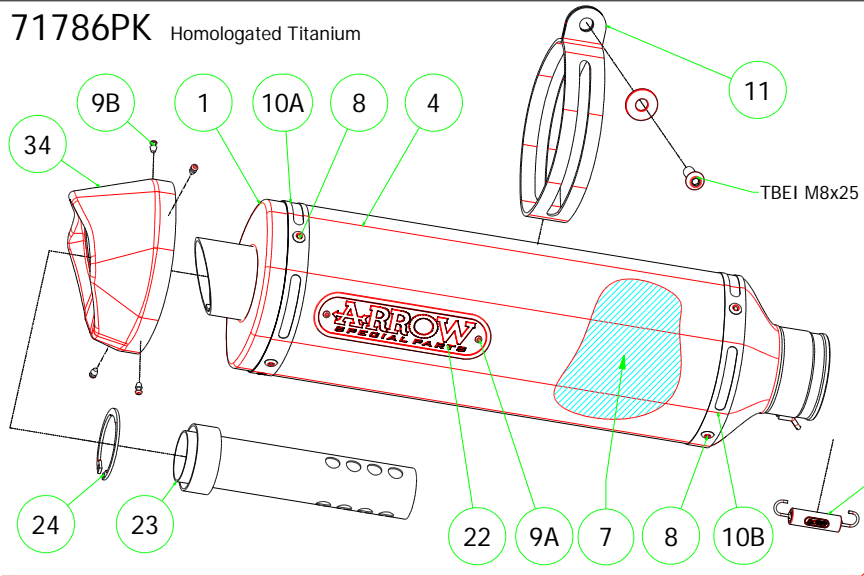

# Ducati Monster 1100 EVO '11

**71786PK** Homologated Titanium

**11008KZ** Catalyzed

**71452MI** Raccordo / Mid Pipe

**71786AKN** Homologated Aluminium Dark  
**71786AK** Homologated Aluminium  
**71786MK** Homologated Carbon

**71787PK** Homologated Titanium