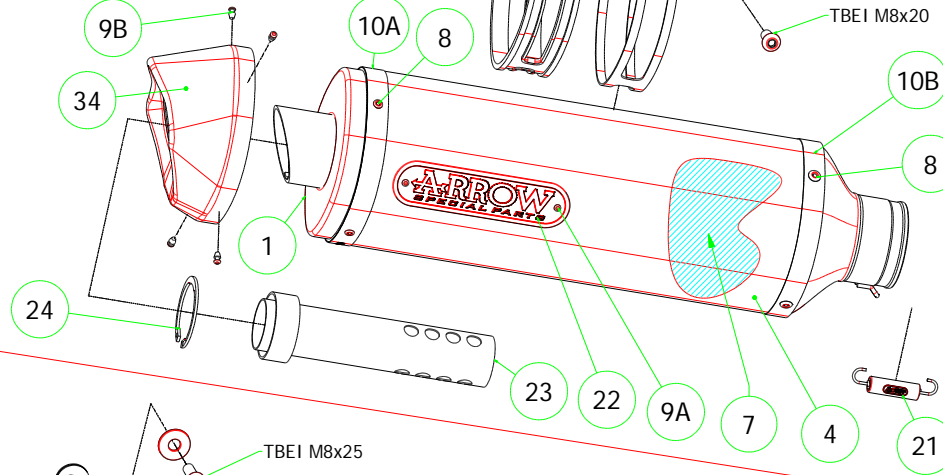

71786AKN Homologated Aluminium Dark
71786AK Homologated Aluminium
71786MK Homologated Carbon