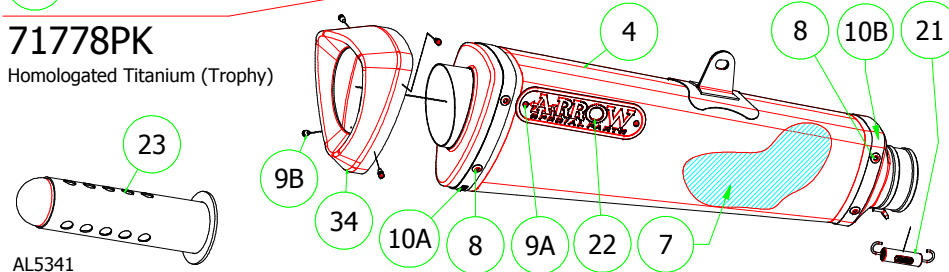

- 71777PK Homologated Titanium (Works)

- 71778PK Homologated Titanium (Trophy)

AL5341

- 71442MI Raccordo (Collettori Originali) / Mid Pipe (Original Collectors)

- 71444MI Raccordo (Collettori Arrow) / Mid Pipe (Arrow Collectors)