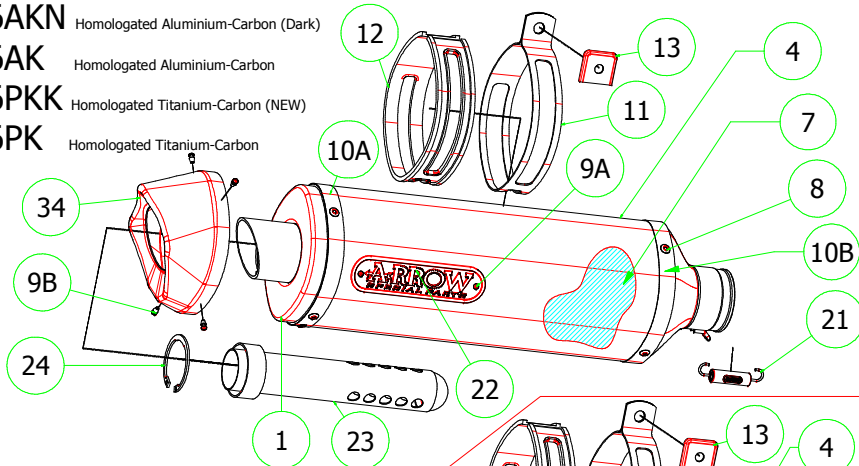

Suzuki GSR 750 '11-12

- 71776AKN Homologated Aluminium-Carbon (Dark)
- 71776AK Homologated Aluminium-Carbon
- 71776PKK Homologated Titanium-Carbon (NEW)
- 71776PK Homologated Titanium-Carbon