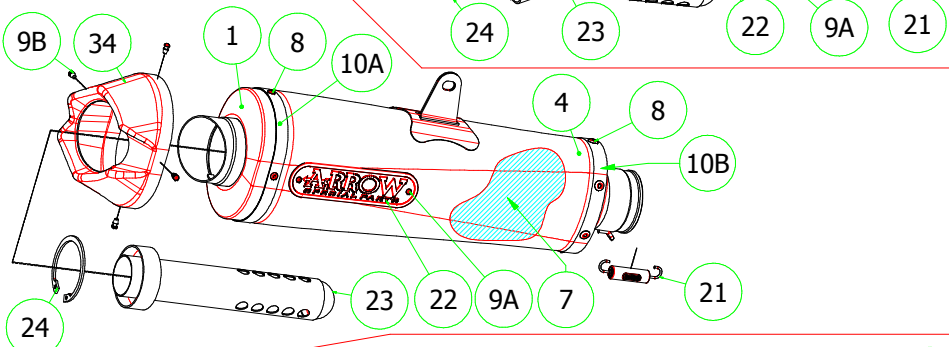

- 71777PK Homologated Titanium (Works)