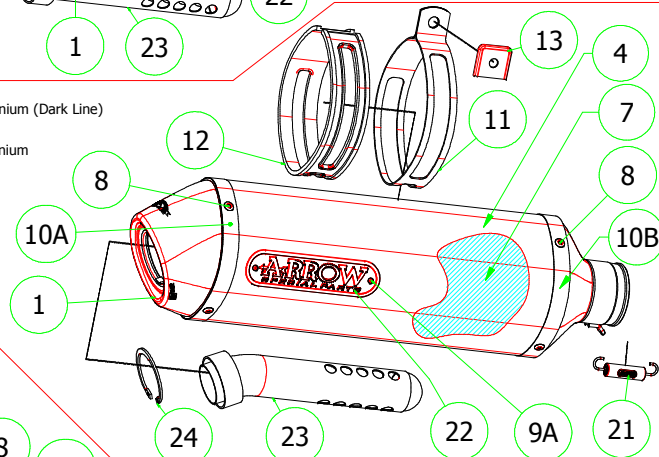

- 71776AON Homologated Aluminium (Dark Line)
- 71776AO Homologated Aluminium