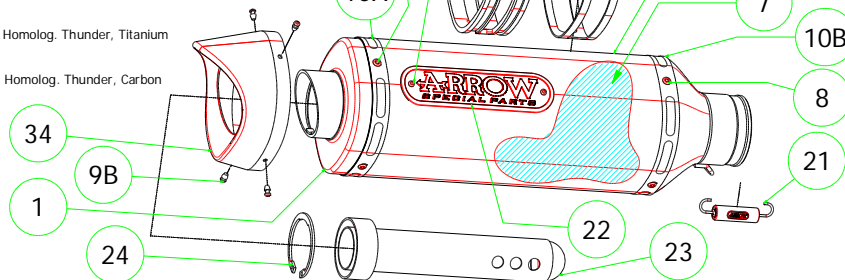

71772PK Homolog. Thunder, Titanium

71772MK Homolog. Thunder, Carbon