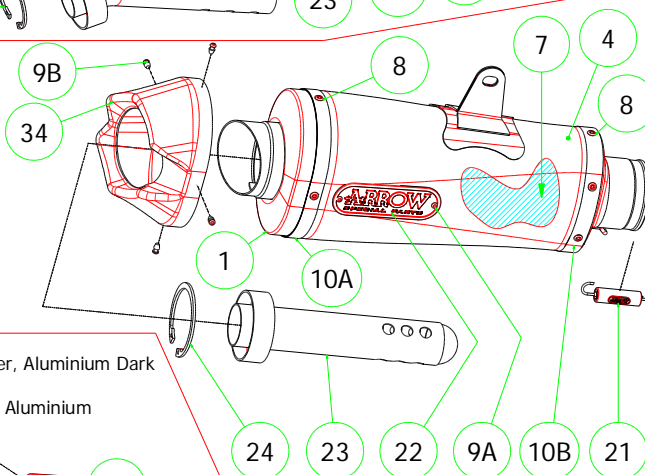

71774PK

Homologated Works, Titanium

71440MI

Raccordo per collettori Arrow
Mid pipe for Arrow collectors