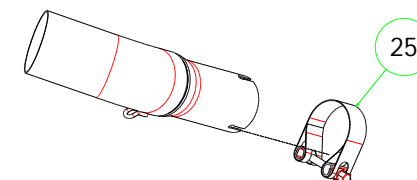

Raccordo per collettori Arrow
Mid pipe for Arrow collectors

71772AON Homologated Thunder, Aluminium Dark

71772AO Homologated Thunder, Aluminium

71438MI

Raccordo per collettori originali
Mid pipe for original collectors