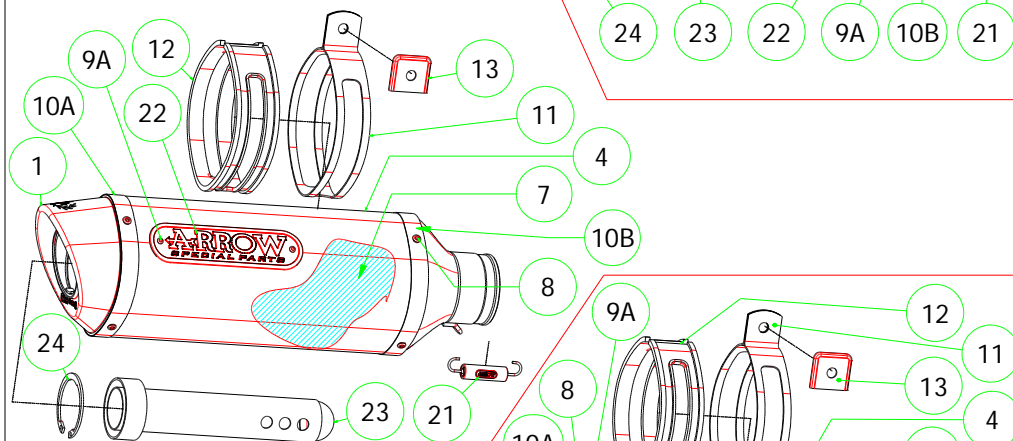

Raccordo per collettori Arrow
Mid pipe for Arrow collectors

71772AON Homologated Thunder, Aluminium Dark

71772AO Homologated Thunder, Aluminium

71438MI

Raccordo per collettori originali
Mid pipe for original collectors