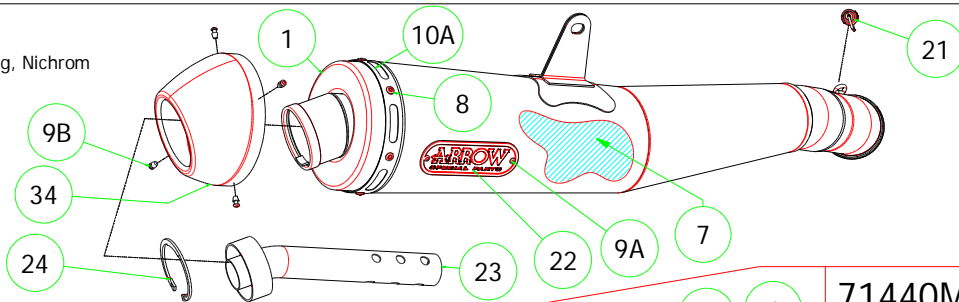

Suzuki GSX-R 600 / 750 i.e. '11

71664RKI

Homologated Pro-Racing, Nichrom