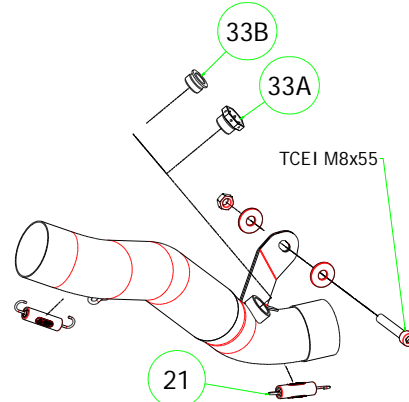

71431MI Non Catalyzed Mid-Pipe (For Original Collectors)