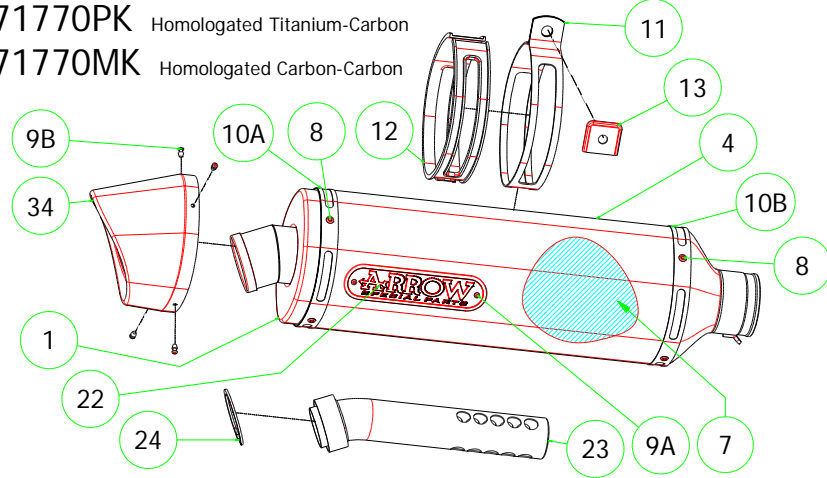

# Kawasaki ZX-10 R 2011

**71771PK** Homologated Titanium "Works"

**71770PK** Homologated Titanium-Carbon  
**71770MK** Homologated Carbon-Carbon

**71770AON** Homologated Aluminium (Dark Line)

**71770AO** Homologated Aluminium  
**71770PO** Homologated Titanium  
**71770MO** Homologated Carbon