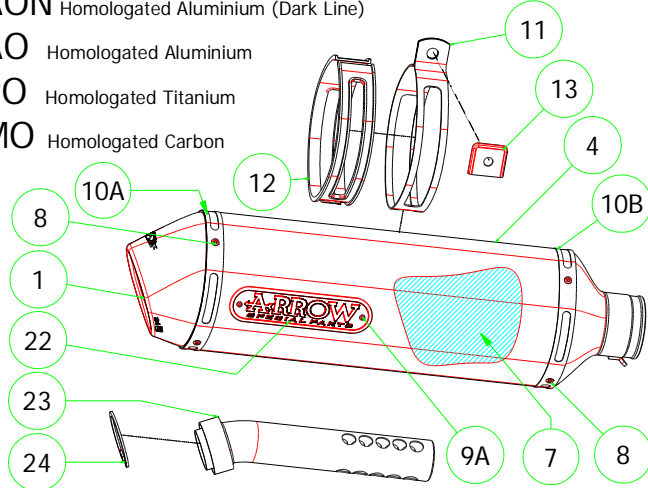

# Kawasaki ZX-10 R 2011

**71771PK** Homologated Titanium "Works"

**71770PK** Homologated Titanium-Carbon  
**71770MK** Homologated Carbon-Carbon

**71770AON** Homologated Aluminium (Dark Line)

**71770AO** Homologated Aluminium  
**71770PO** Homologated Titanium  
**71770MO** Homologated Carbon