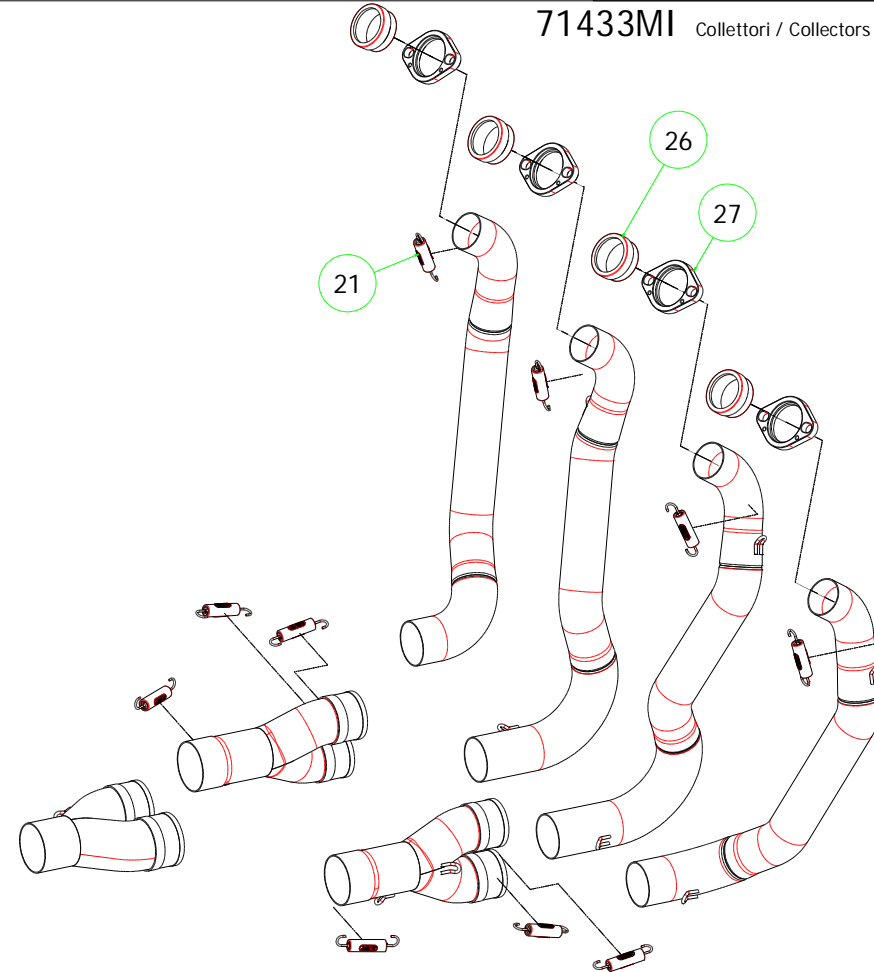

71434MI Mid Pipe (Arrow Collectors)

71431MI Non Catalyzed Mid-Pipe (For Original Collectors)