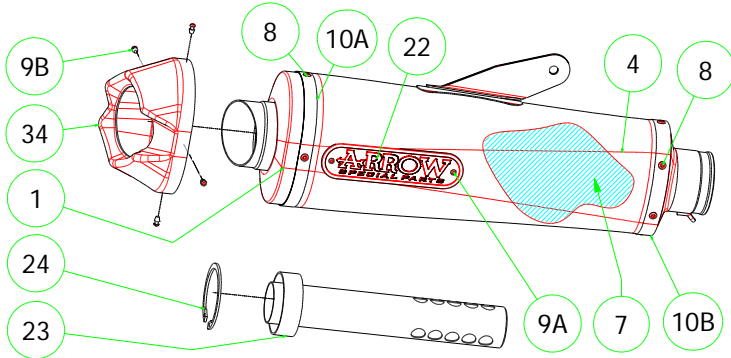

Kawasaki ZX-10 R 2011

71771PK Homologated Titanium "Works"