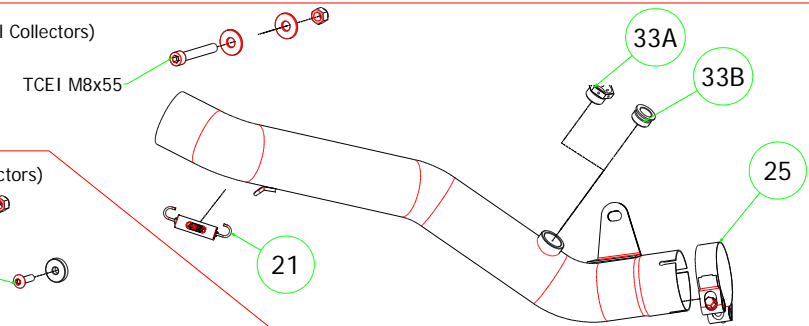

71430MI Catalyzed Mid-Pipe (For Original Collectors)